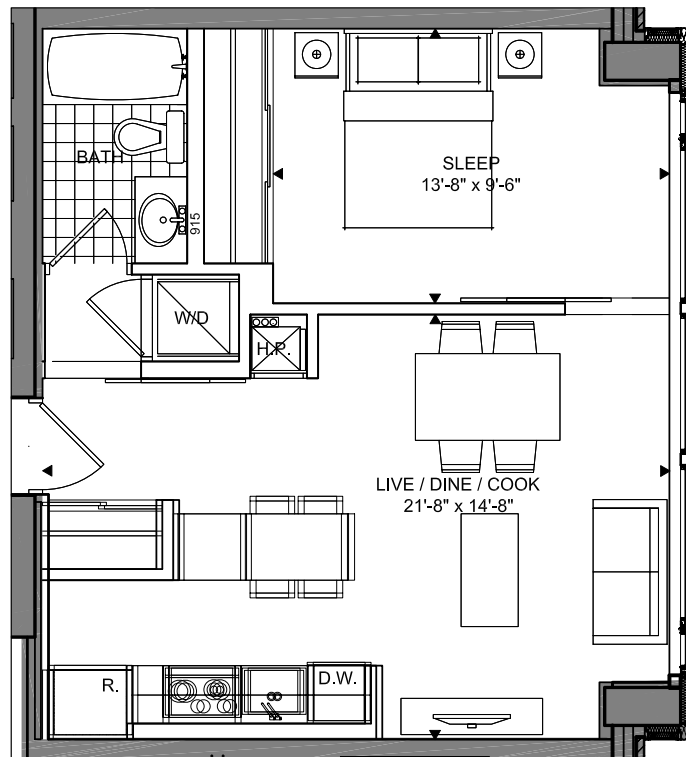

111 RICHMOND ROAD
OTTAWA ONTARIO

2nd to 8th FLOOR

UNIT TYPE E
ONE BEDROOM

214,324,424,524,624,720,820

UNIT AREA = 585 sq.ft.