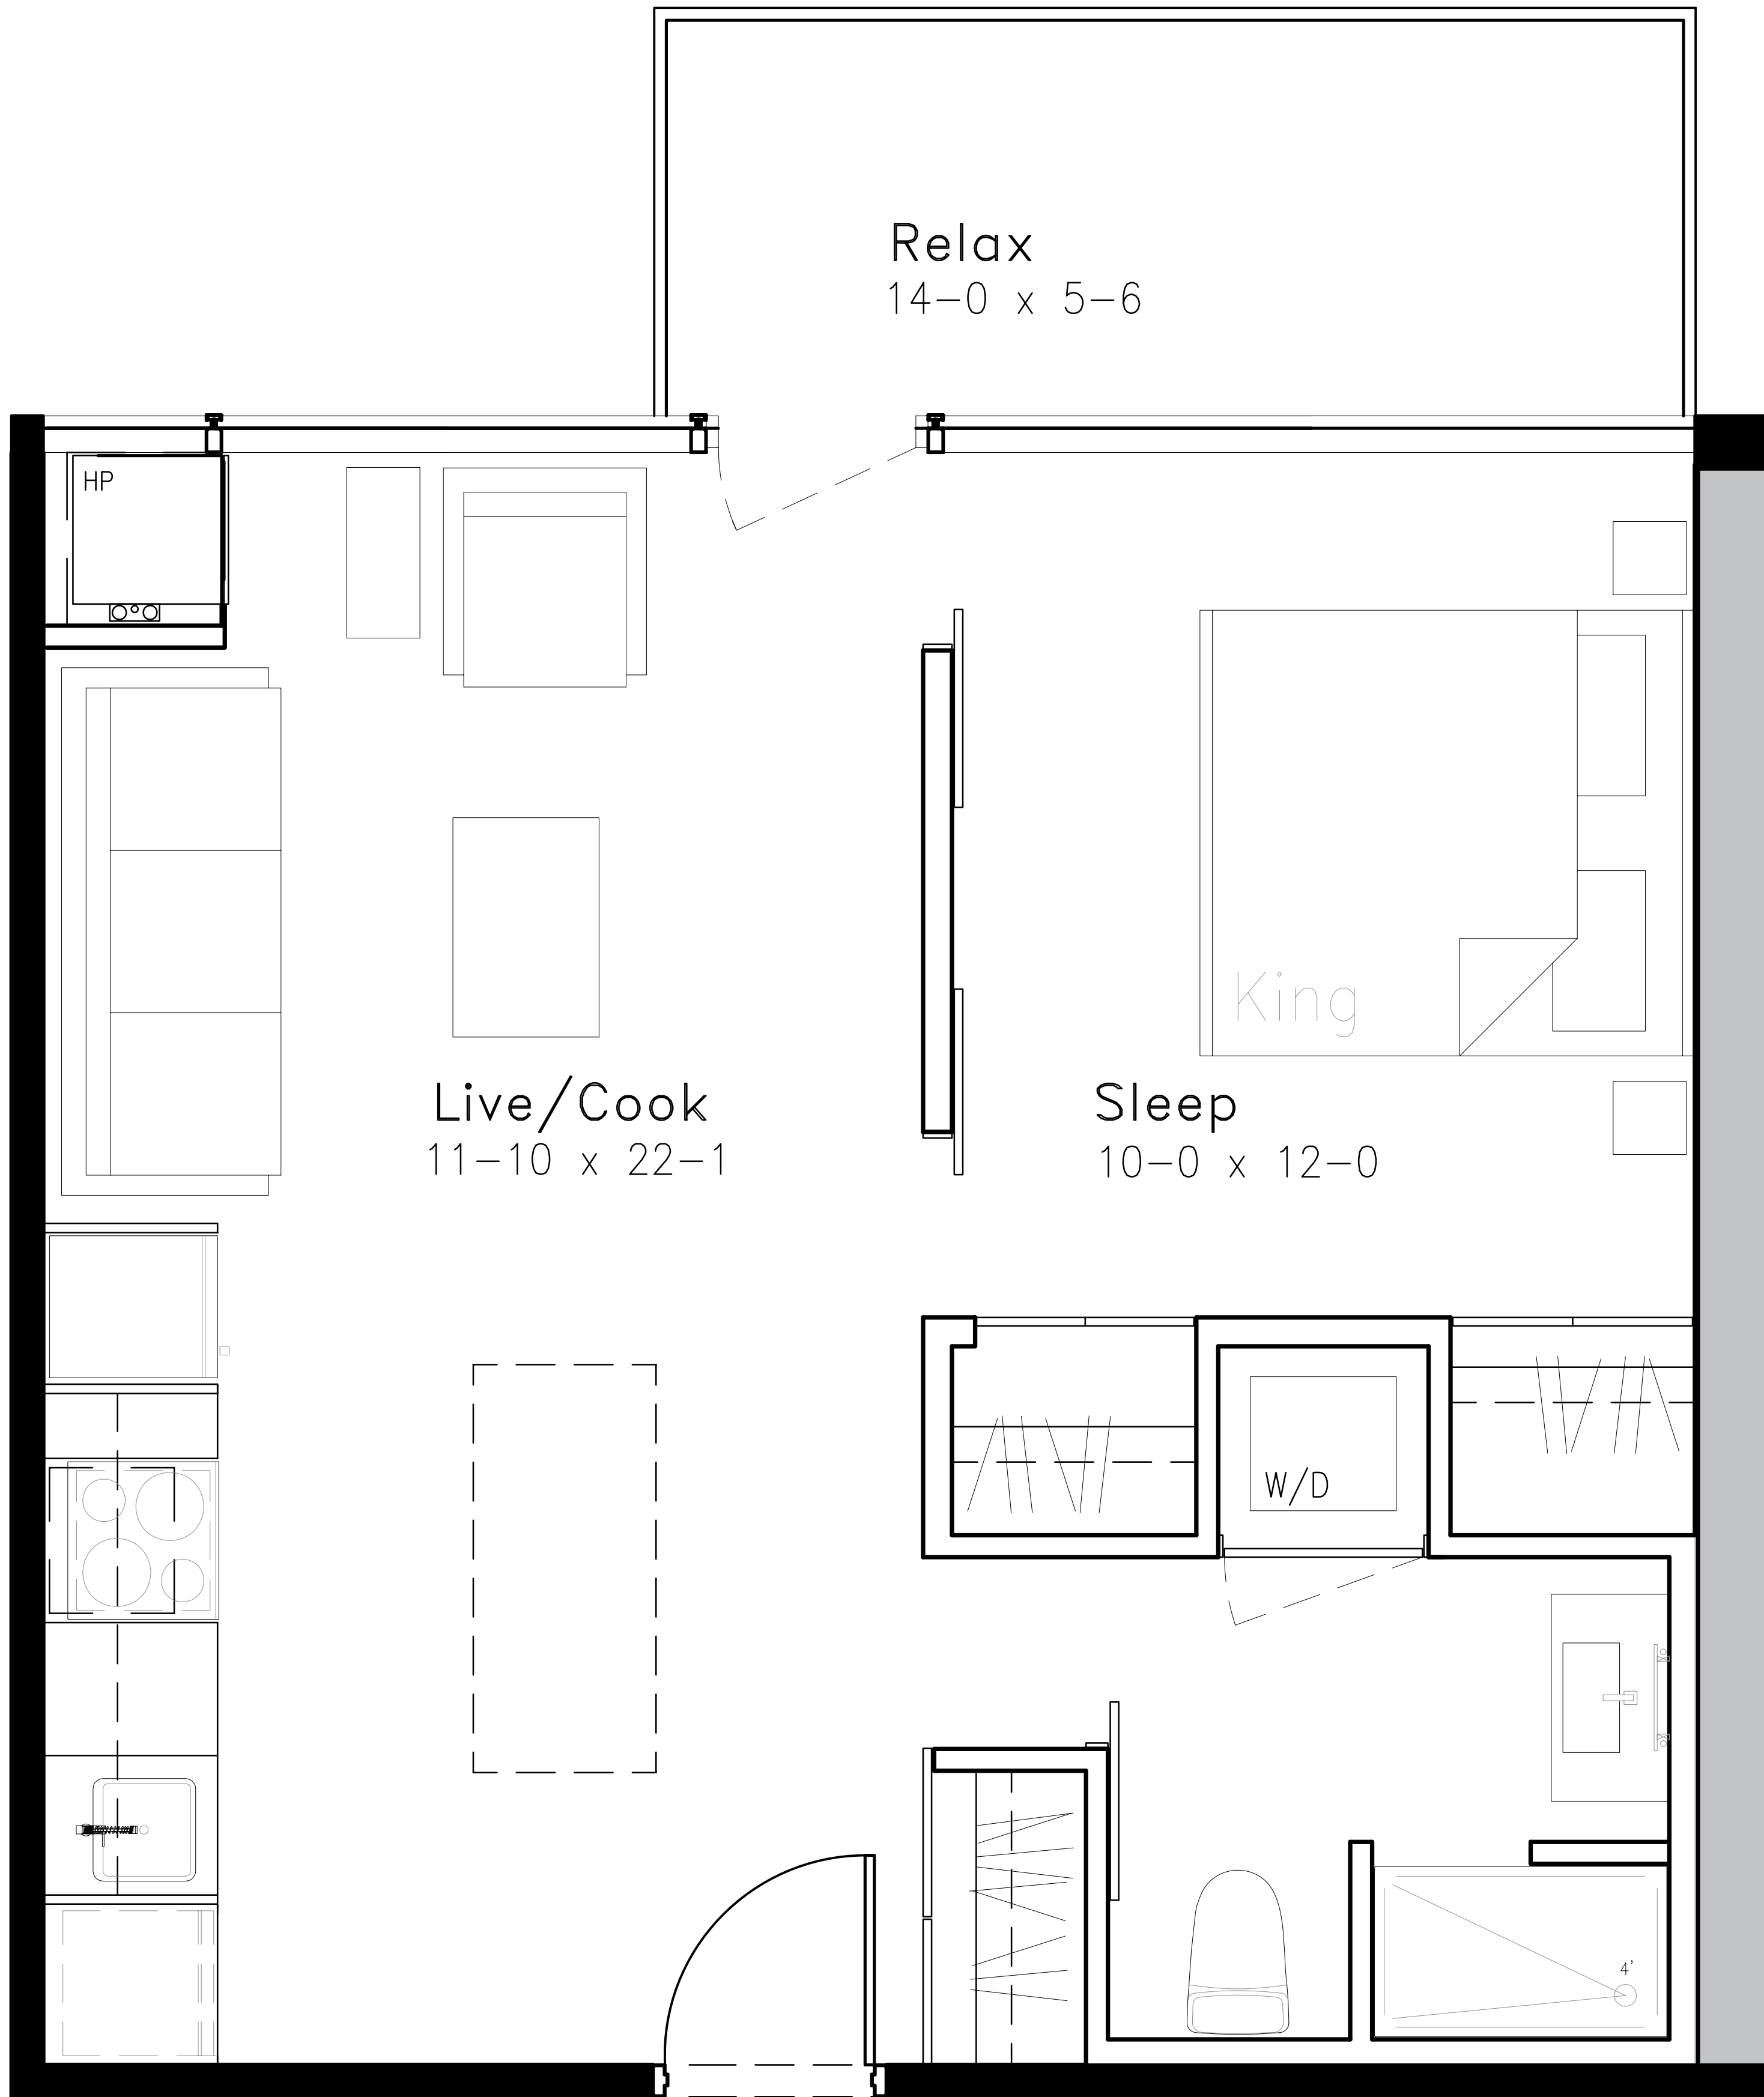

# SUITE TYPE A

**1** BEDROOM  
594 TOTAL SQ. FT.  
Suite 517 sq. ft. | Balcony 77 sq. ft.

Central Park Drive

304, 404, 504, 604

Floors 3-6

Experimental Farm

E & OE June 2012