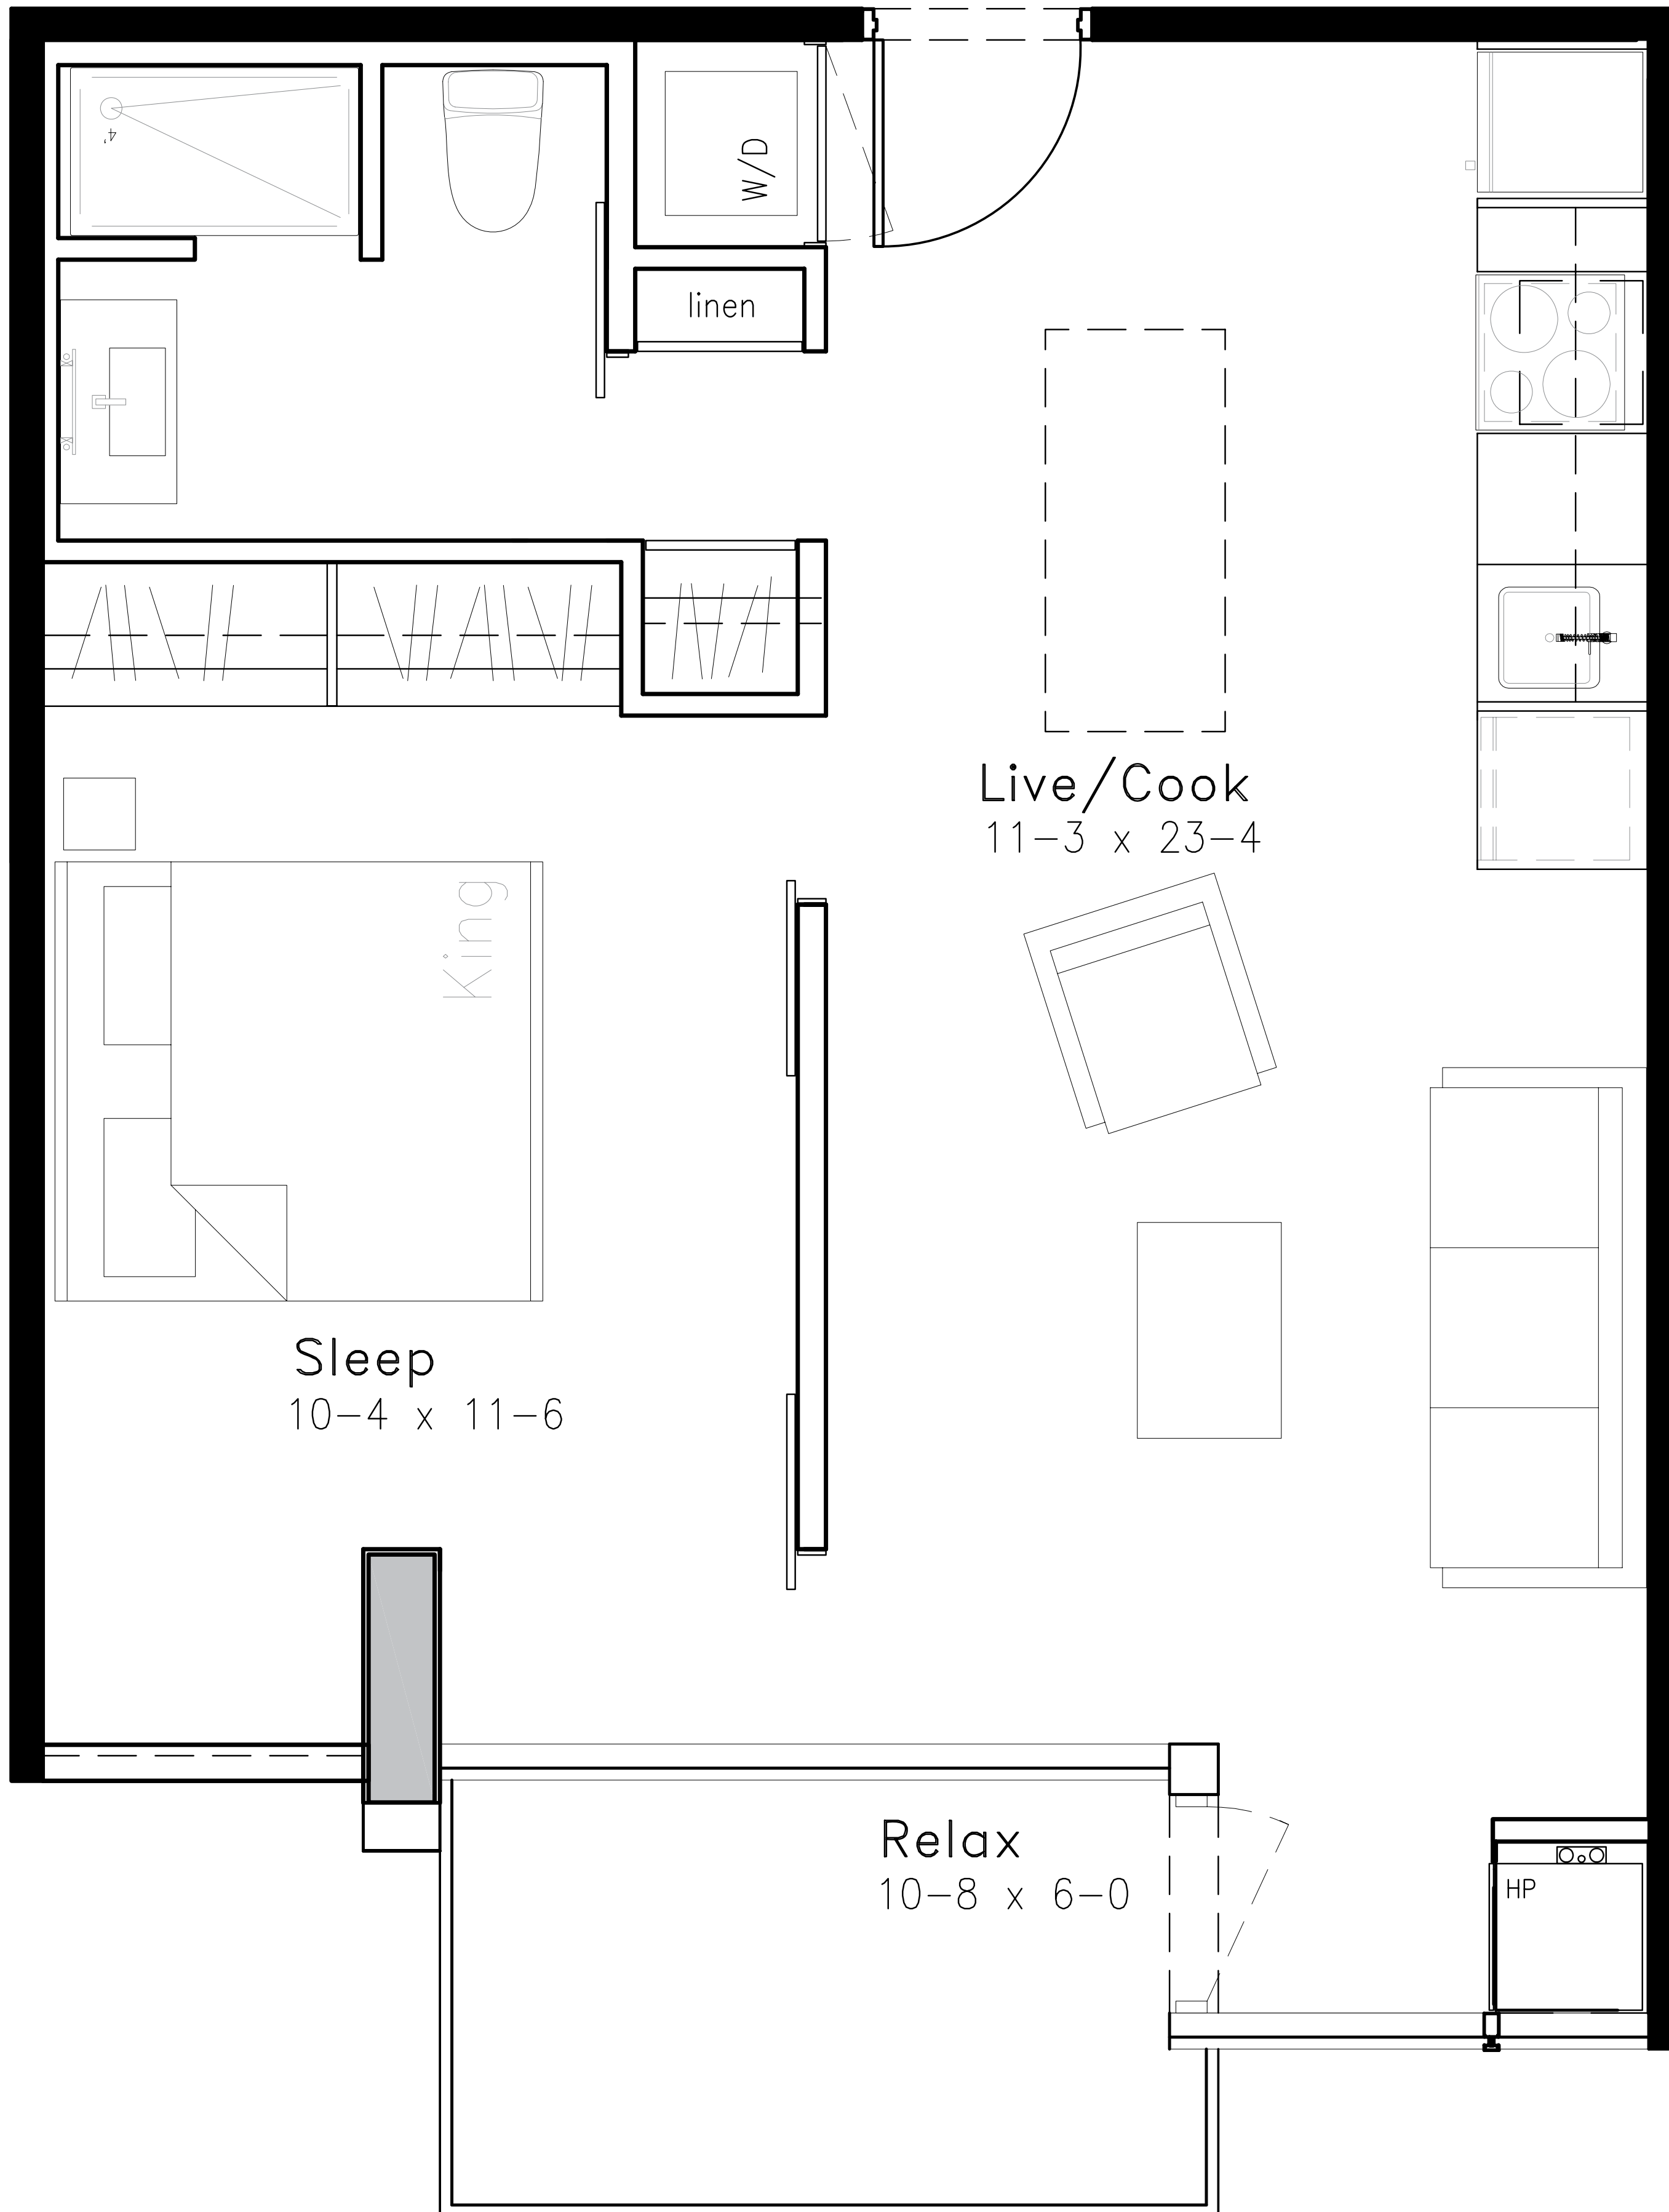

SUITE TYPE C

1 BEDROOM

625 TOTAL SQ. FT.

Suite 560 sq. ft. | Balcony 65 sq. ft.

Central Park Drive

312, 412, 512, 612

Floors 3-6

Experimental Farm