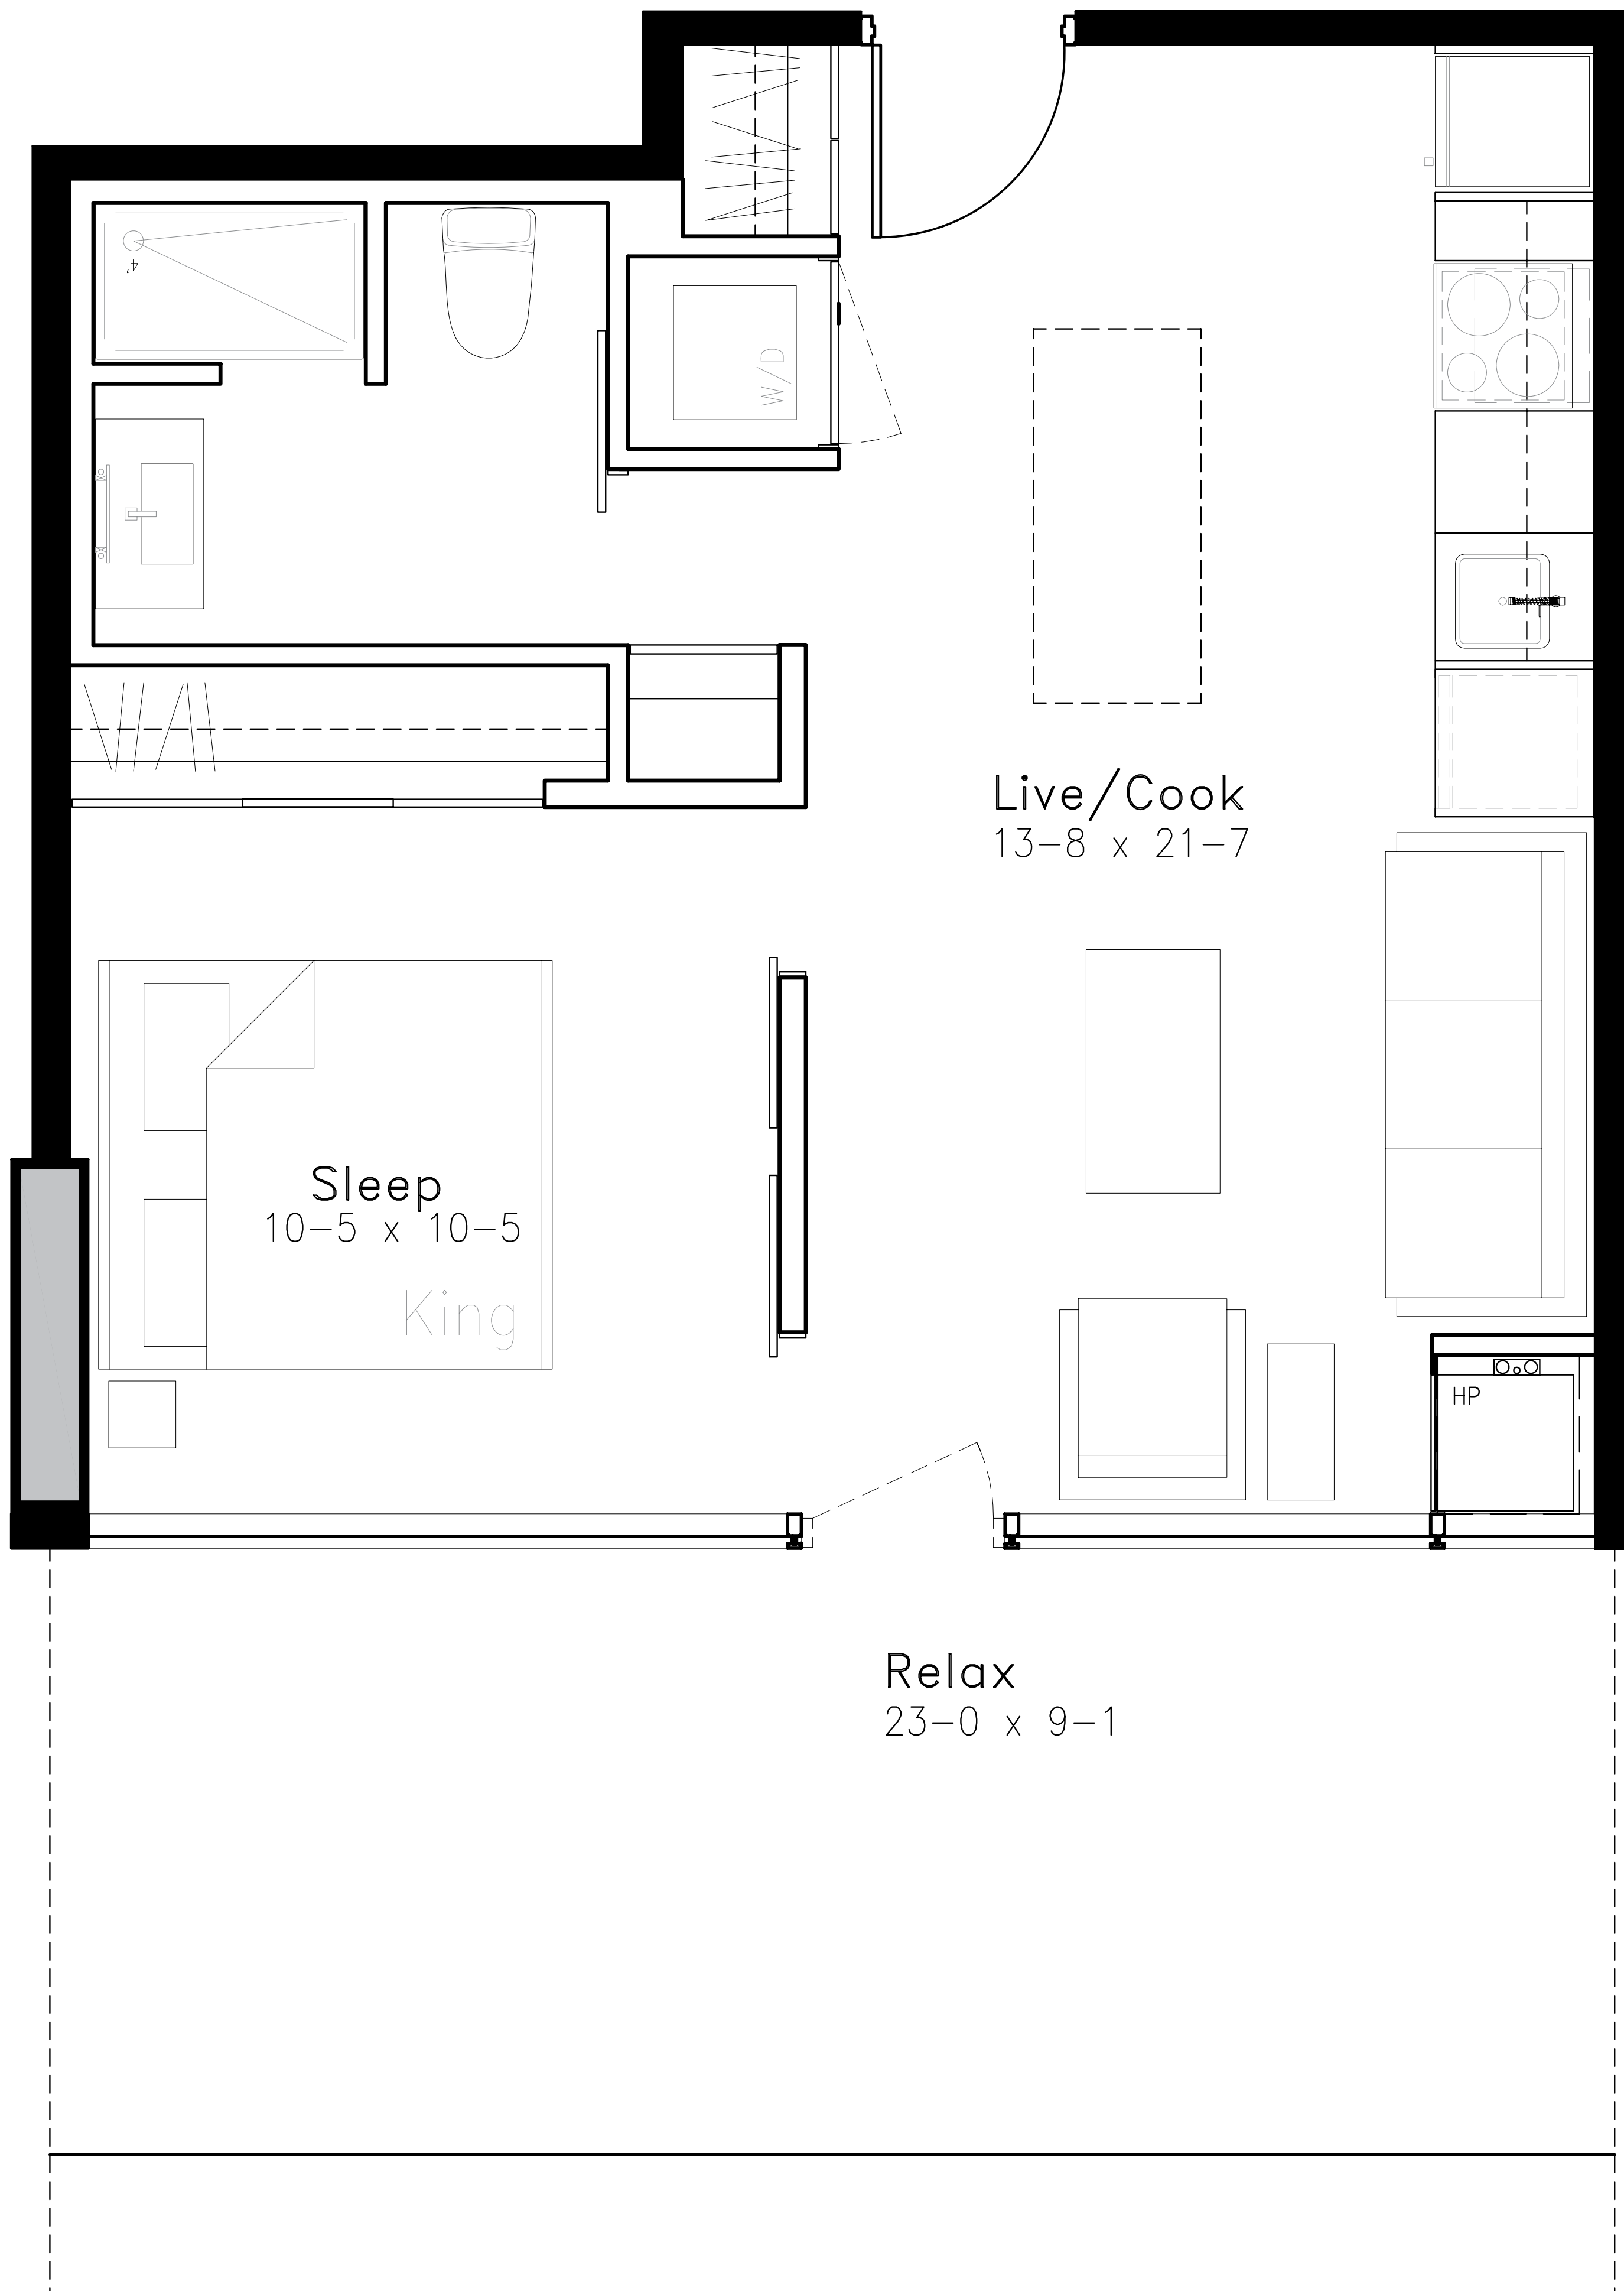

SUITE TYPE P

1 BEDROOM
709 TOTAL SQ. FT.
Suite 500 sq. ft. | Balcony 209 sq. ft.

Central Park Drive

210

Floor 2

Experimental Farm

E & OE June 2012

AT CENTRAL PARK