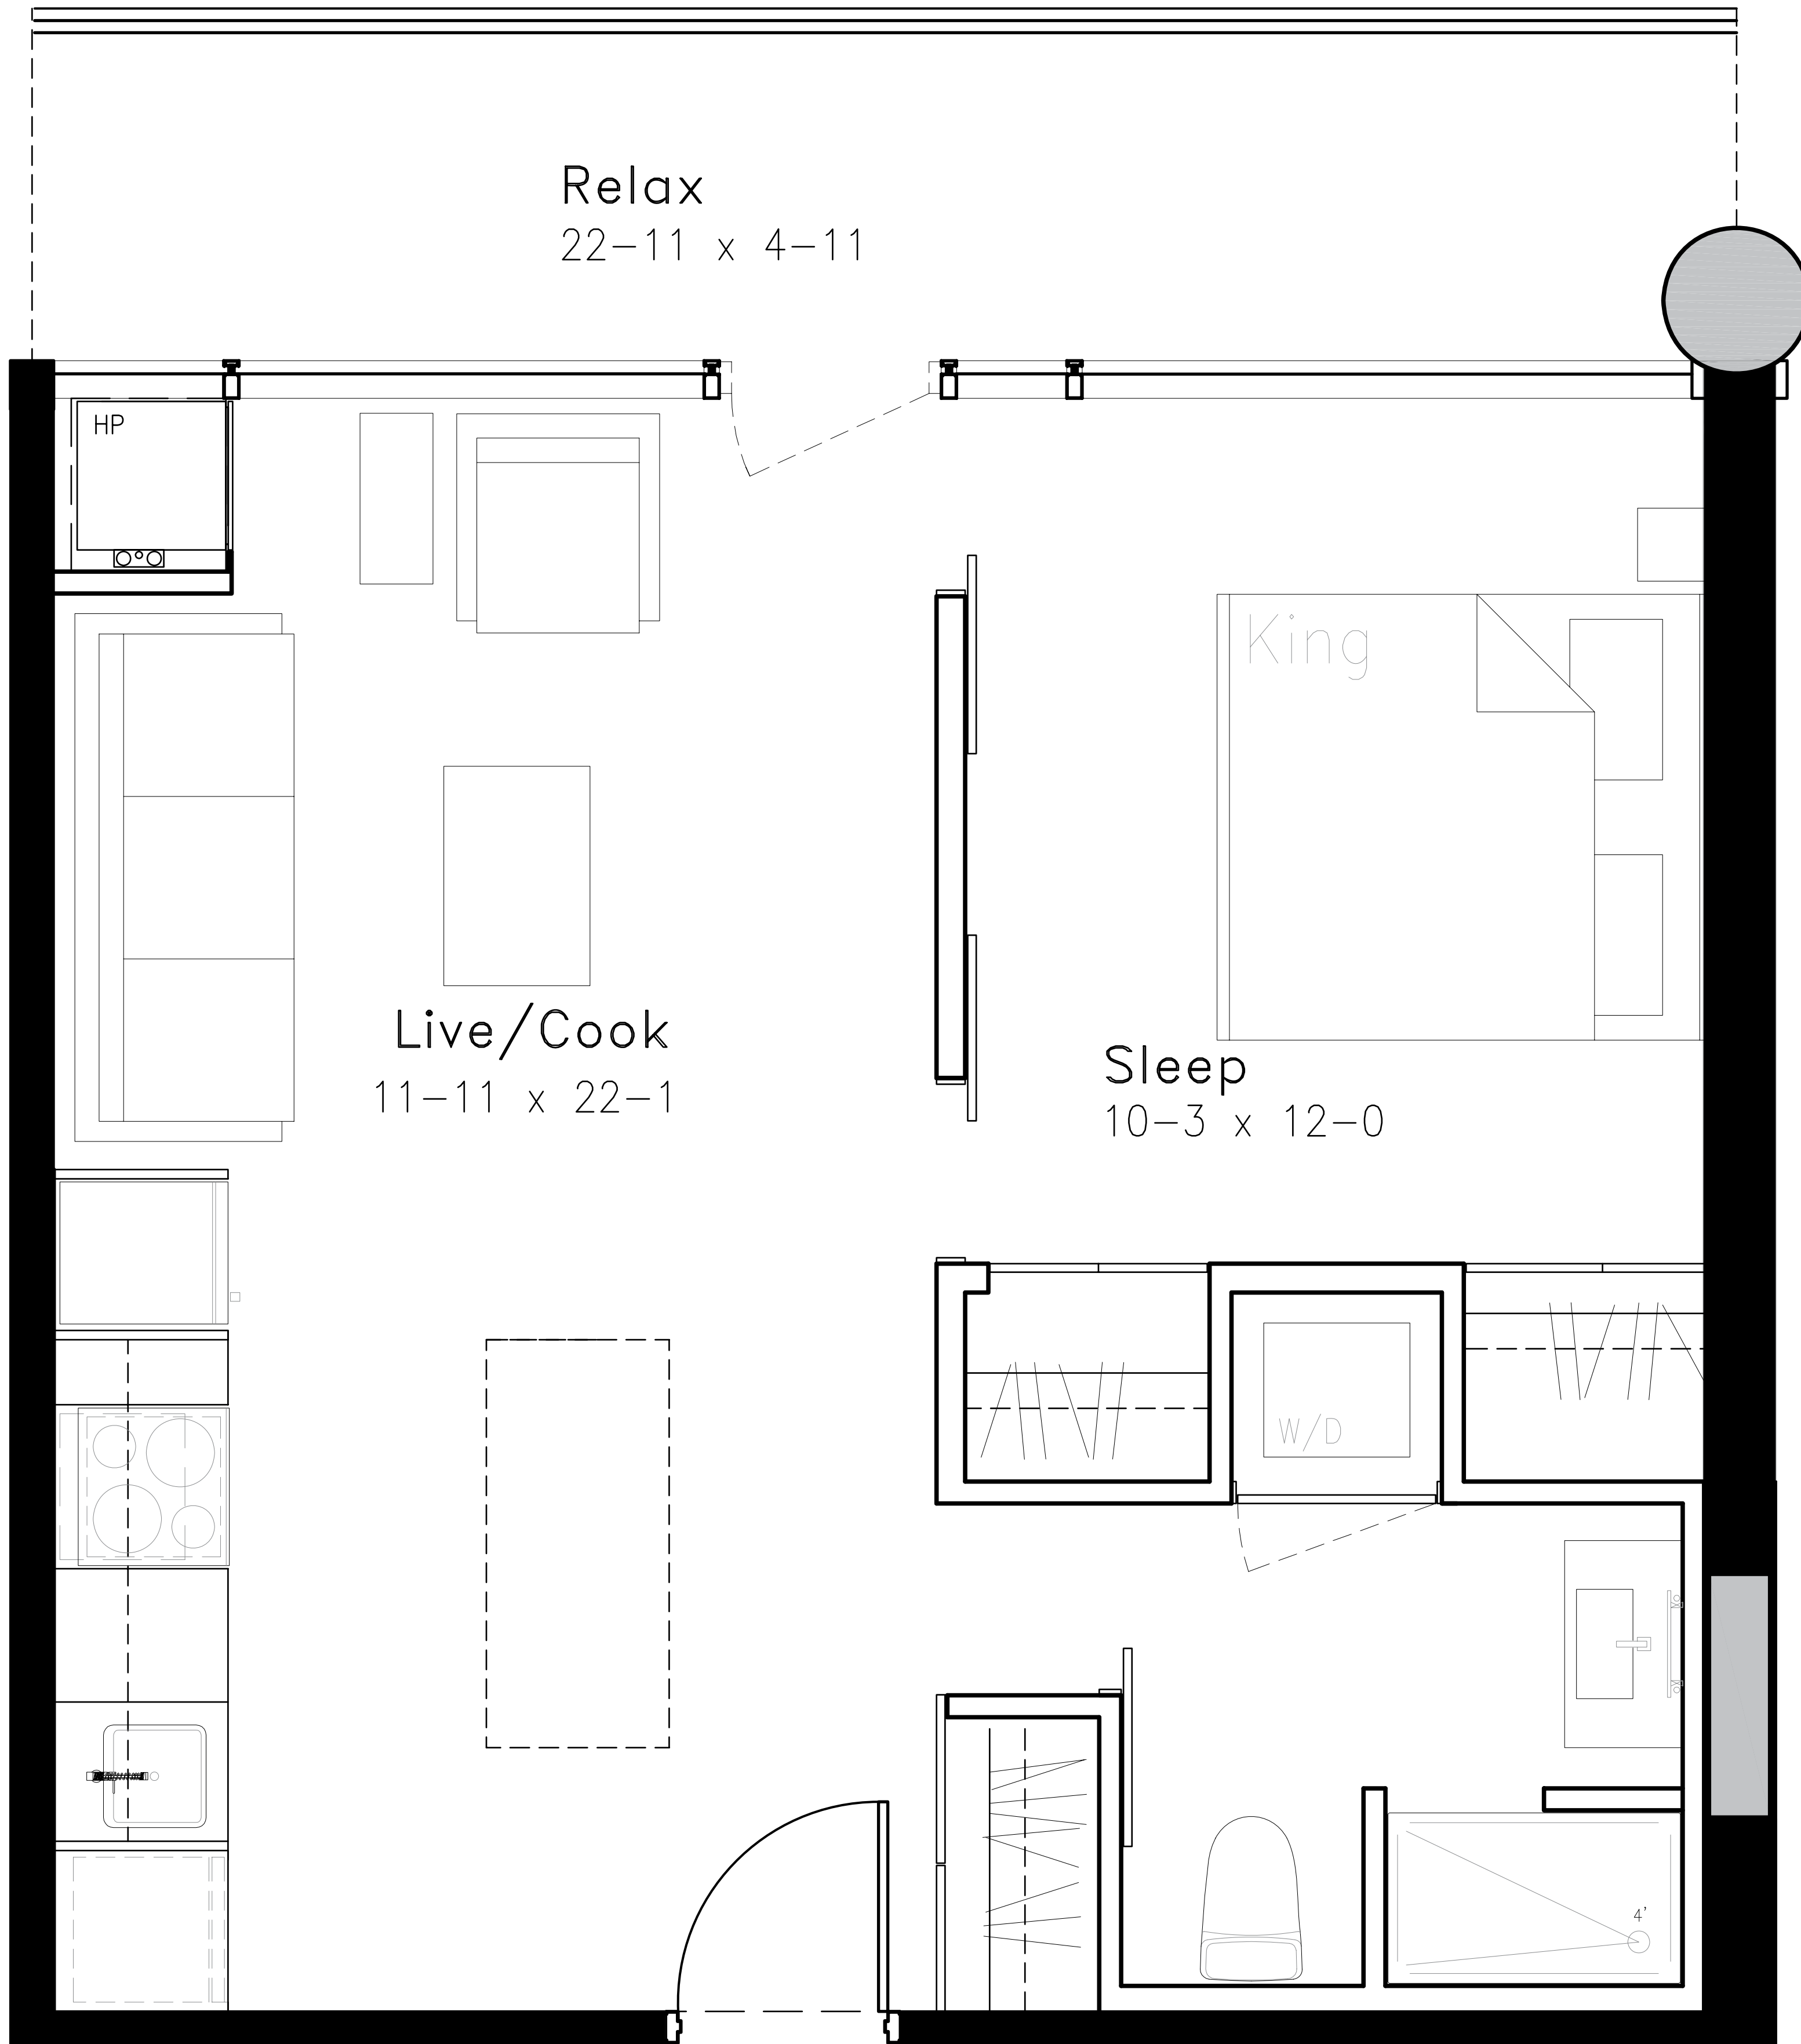

SUITE TYPE Q

1 BEDROOM
 625 TOTAL SQ. FT.
 Suite 520 sq. ft. | Balcony 105 sq. ft.

Central Park Drive

204

Floor 2

Experimental Farm

E & OE June 2012

AT CENTRAL PARK