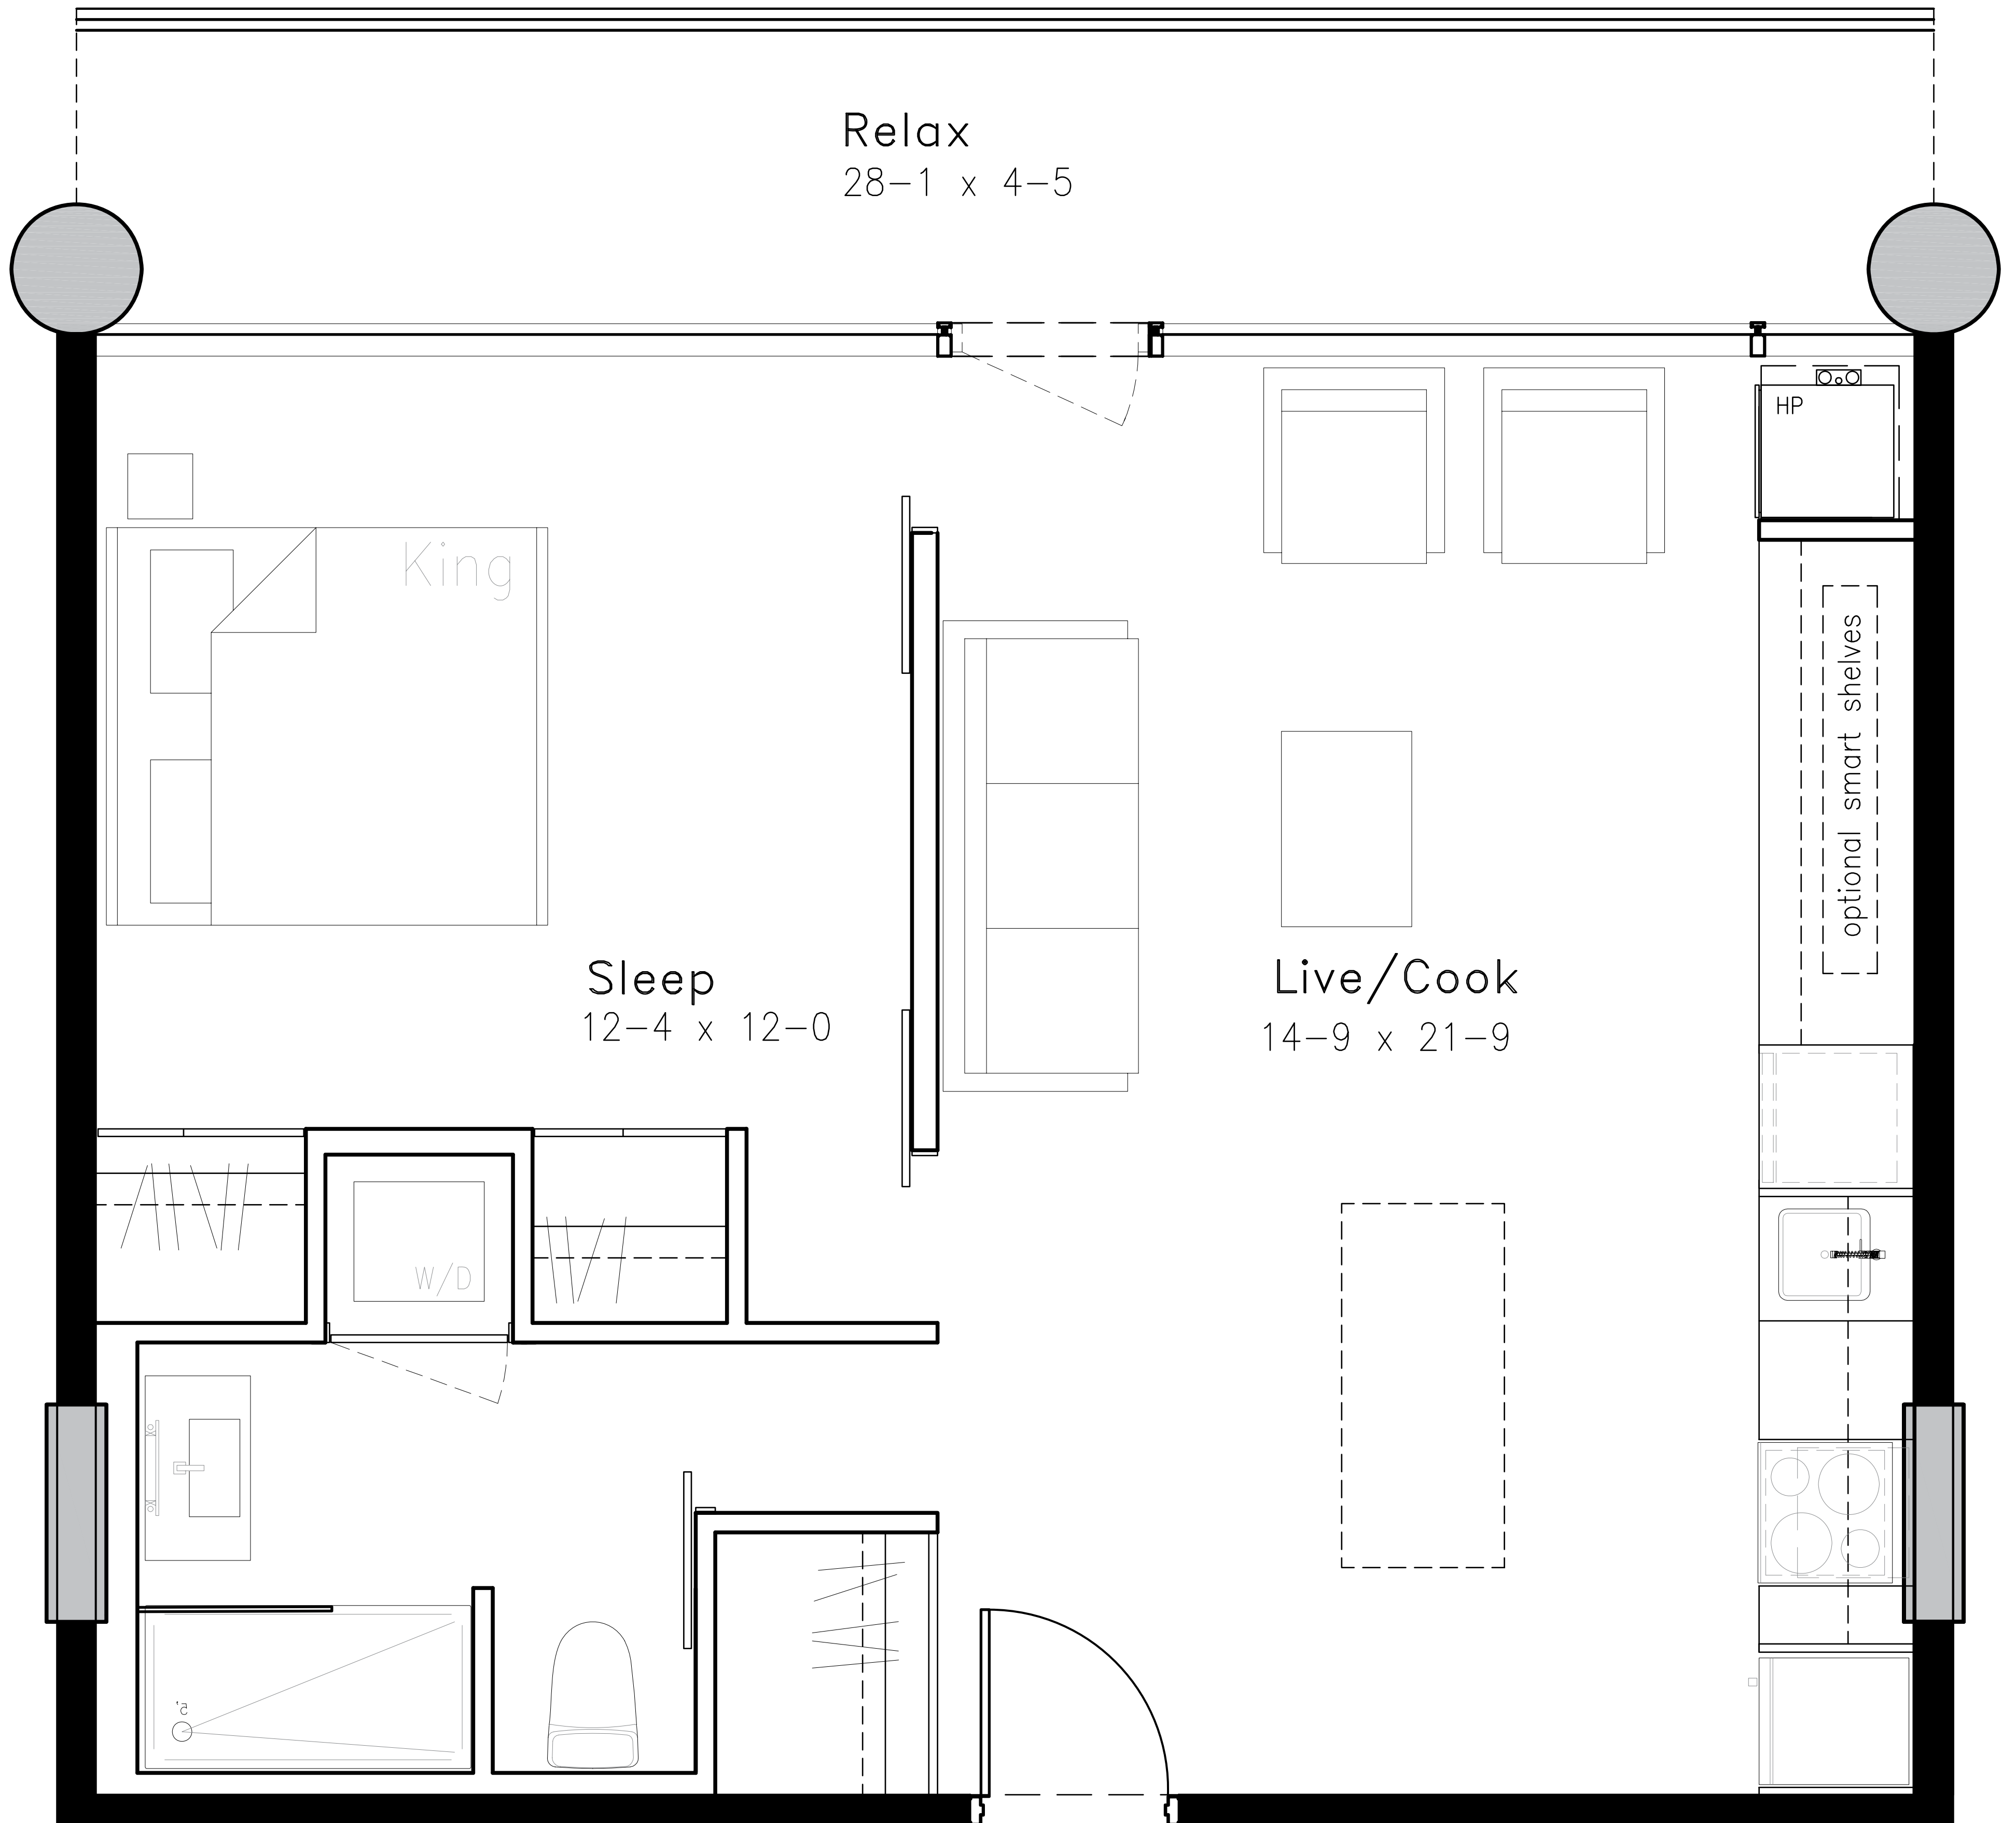

# SUITE TYPE S-REV

**1** BEDROOM  
 765 TOTAL SQ. FT.  
 Suite 630 sq. ft. | Balcony 135 sq. ft.

Central Park Drive

205

Floor 2

Experimental Farm

E & OE June 2012