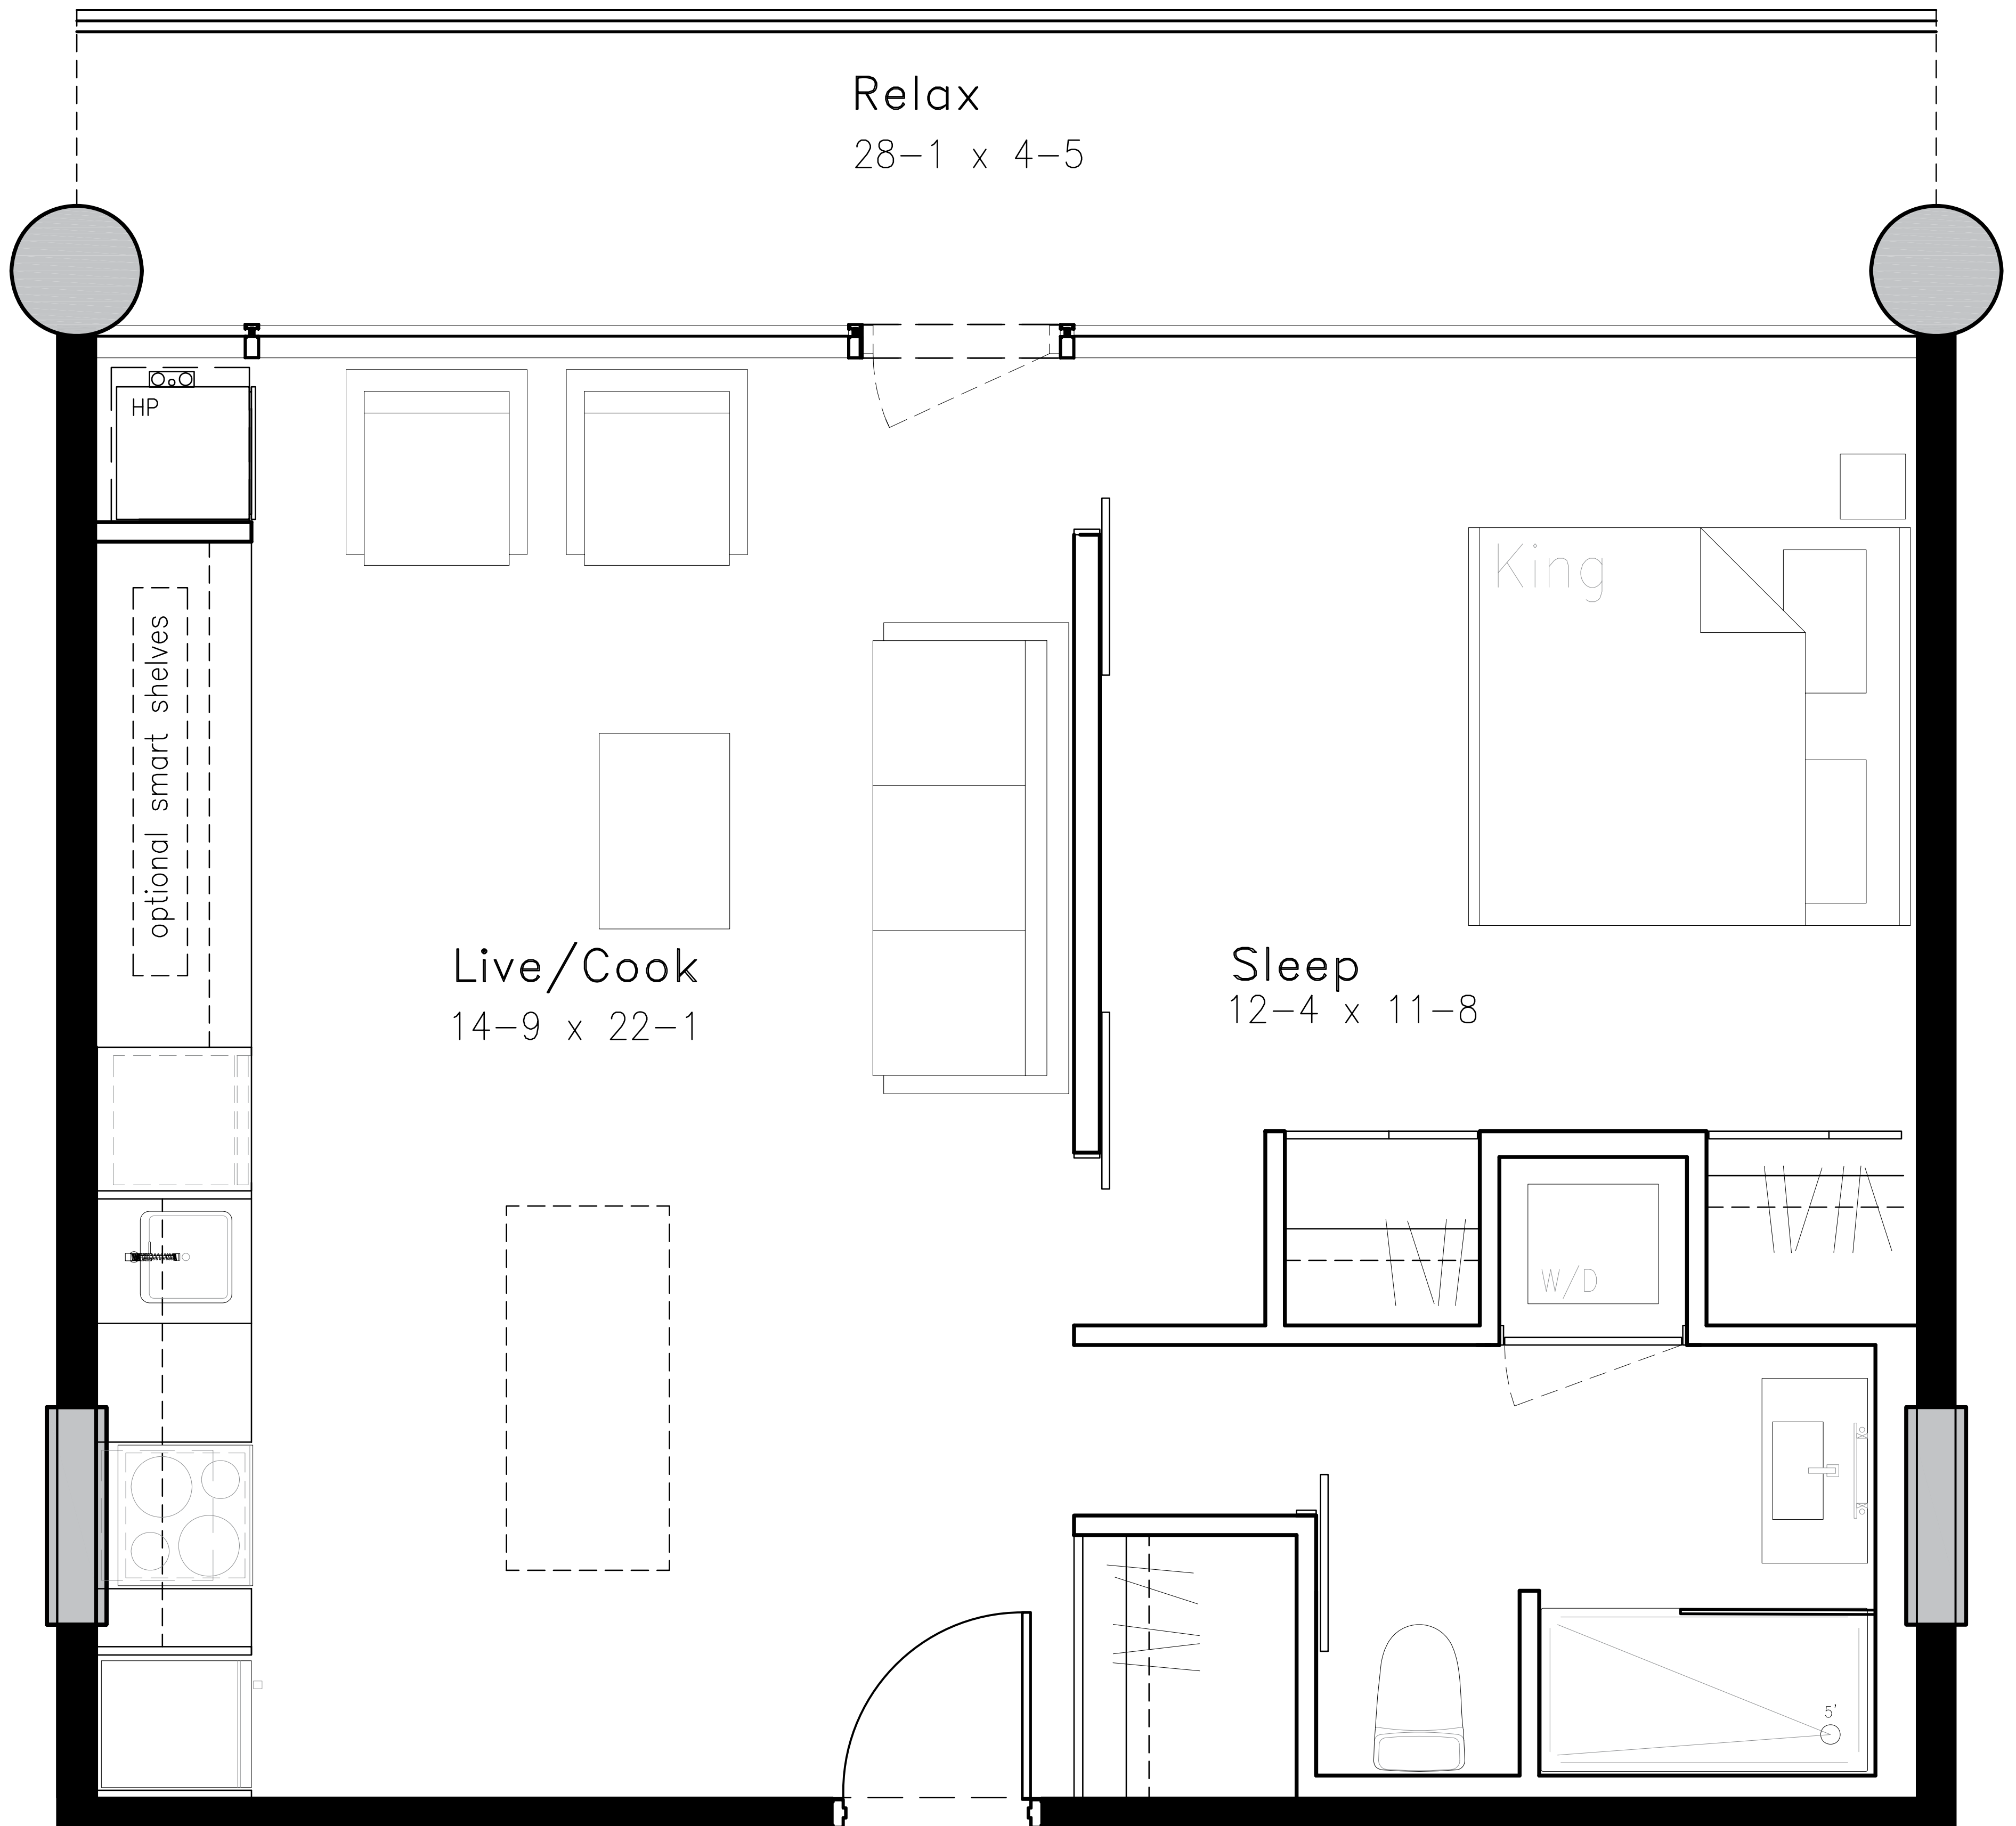

SUITE TYPE S

1 BEDROOM

765 TOTAL SQ. FT.

Suite 630 sq. ft. | Balcony 135 sq. ft.

Central Park Drive

202

Floor 2

Experimental Farm