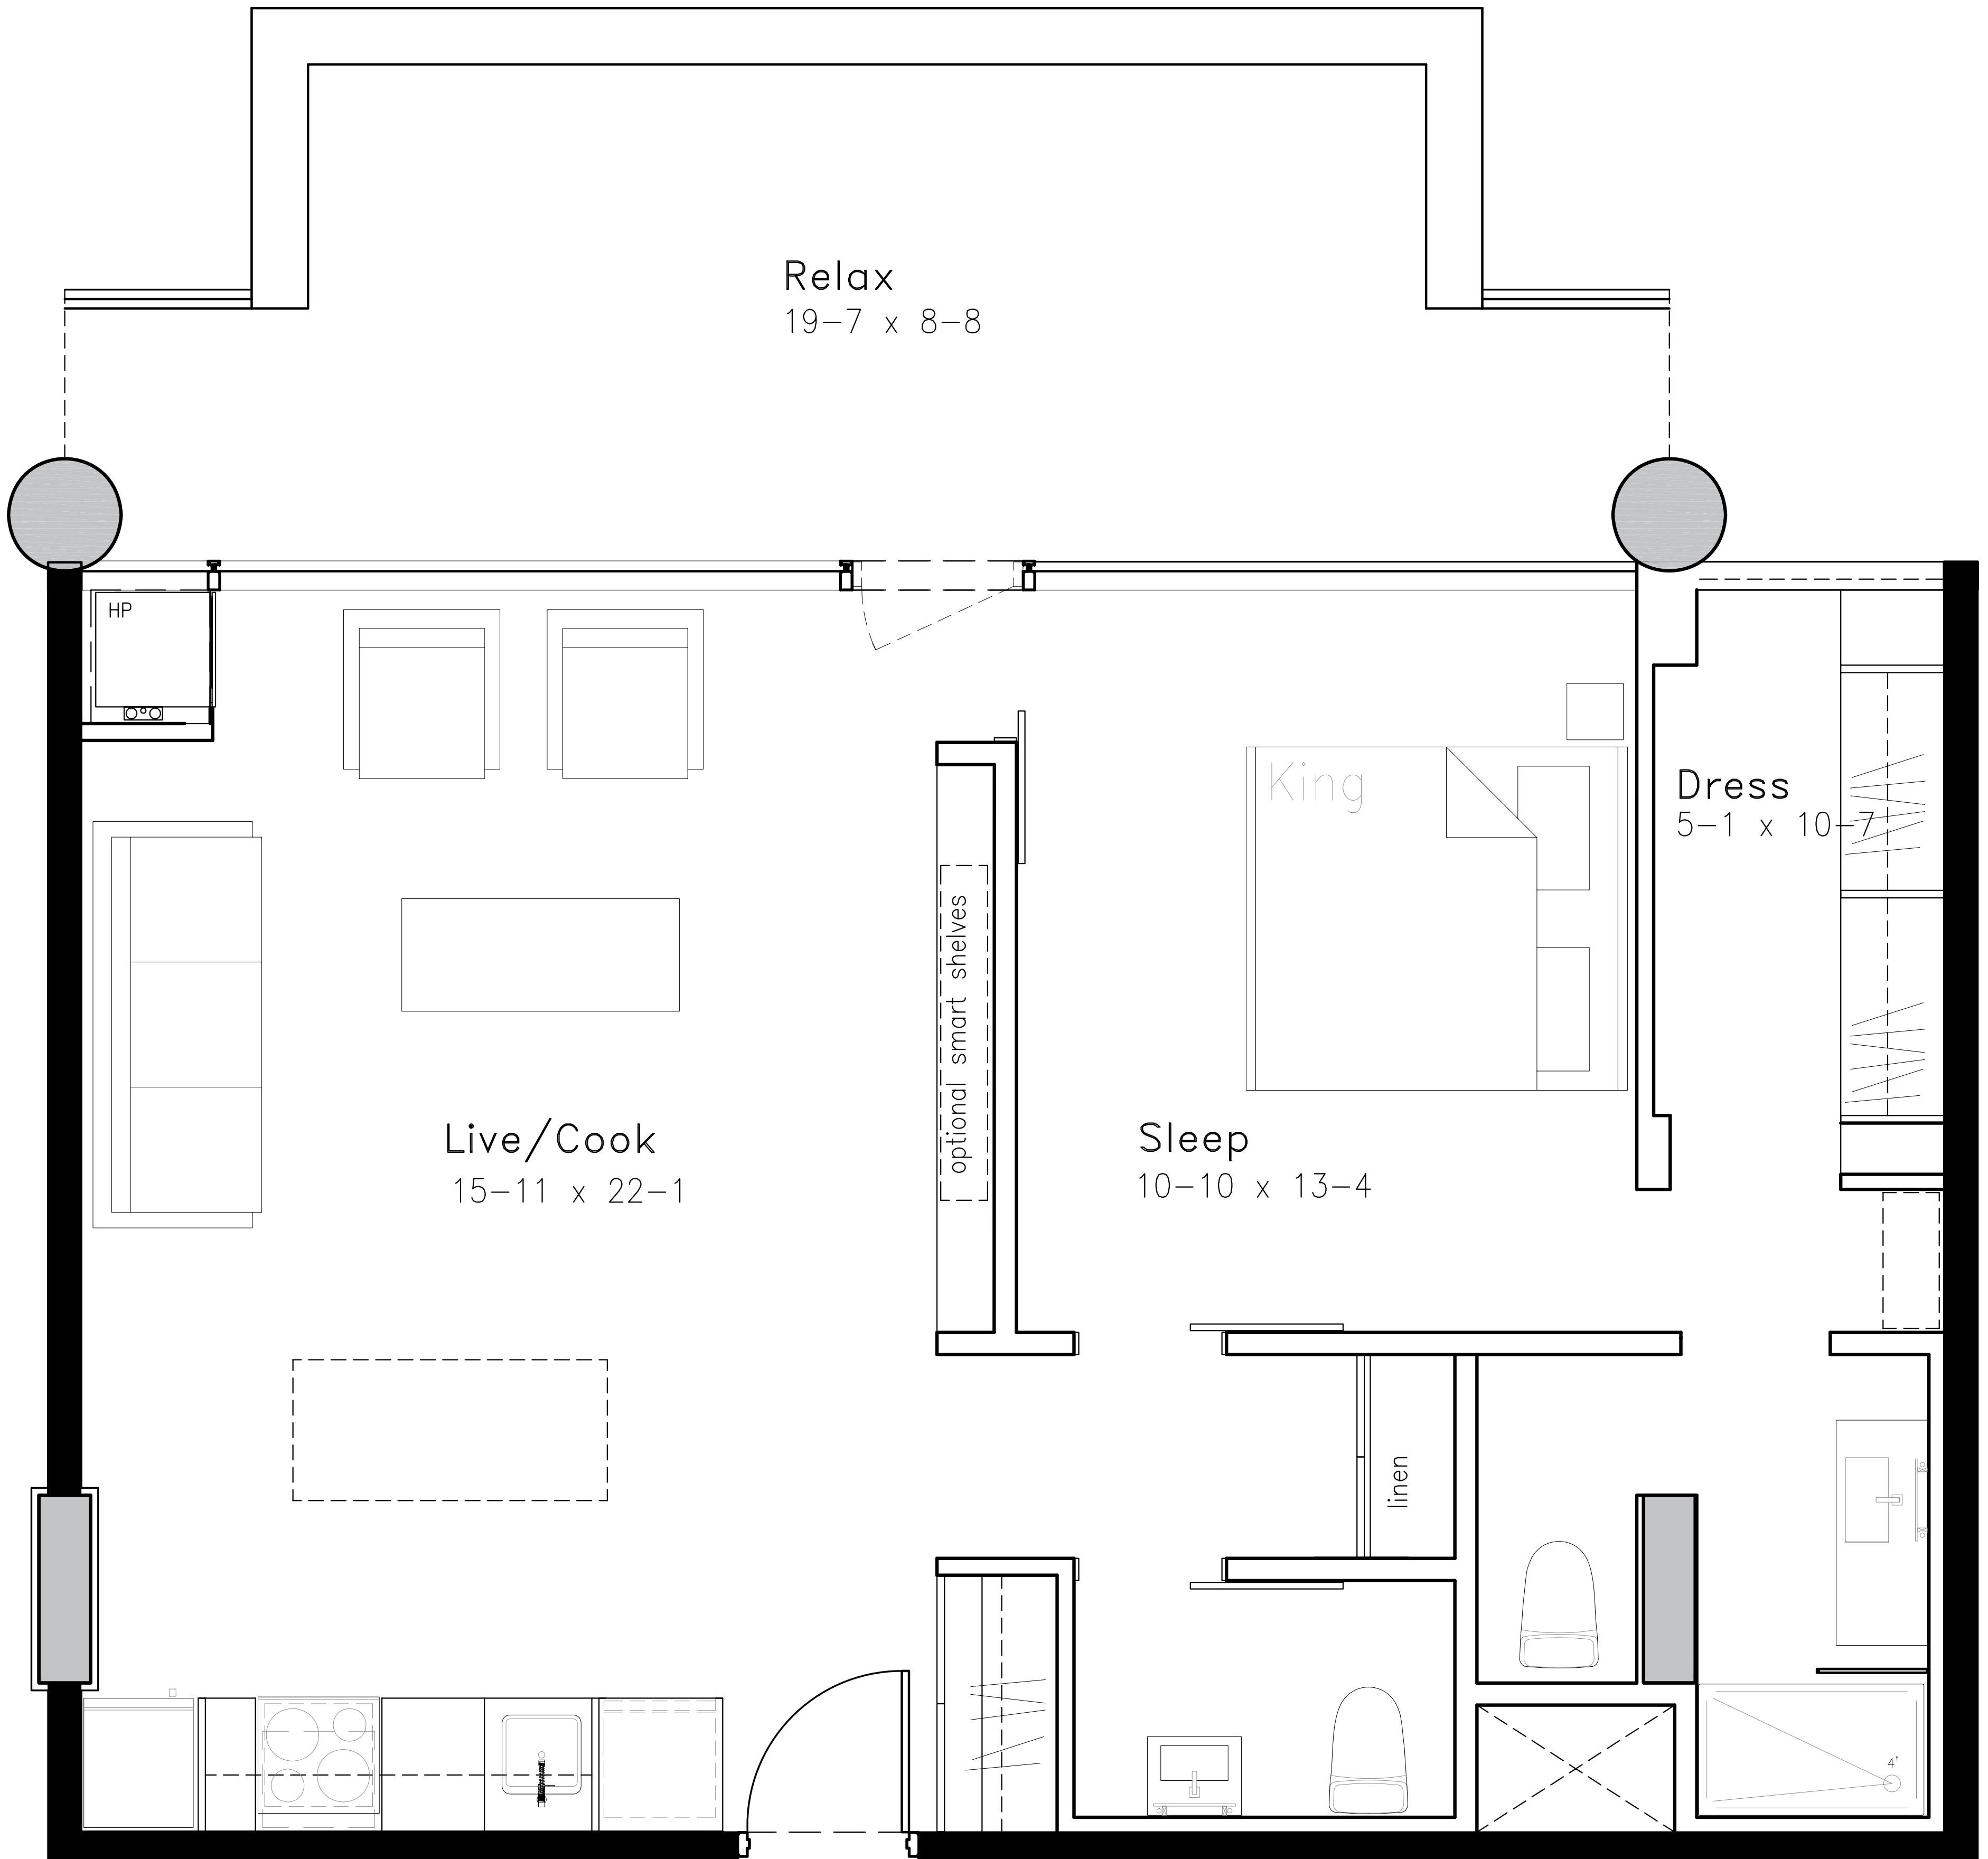

# SUITE TYPE U

**1** BEDROOM  
985 TOTAL SQ. FT.  
Suite 745 sq. ft. | Balcony 240 sq. ft.

Central Park Drive

203

Floor 2

Experimental Farm

E & OE June 2012

AT CENTRAL PARK