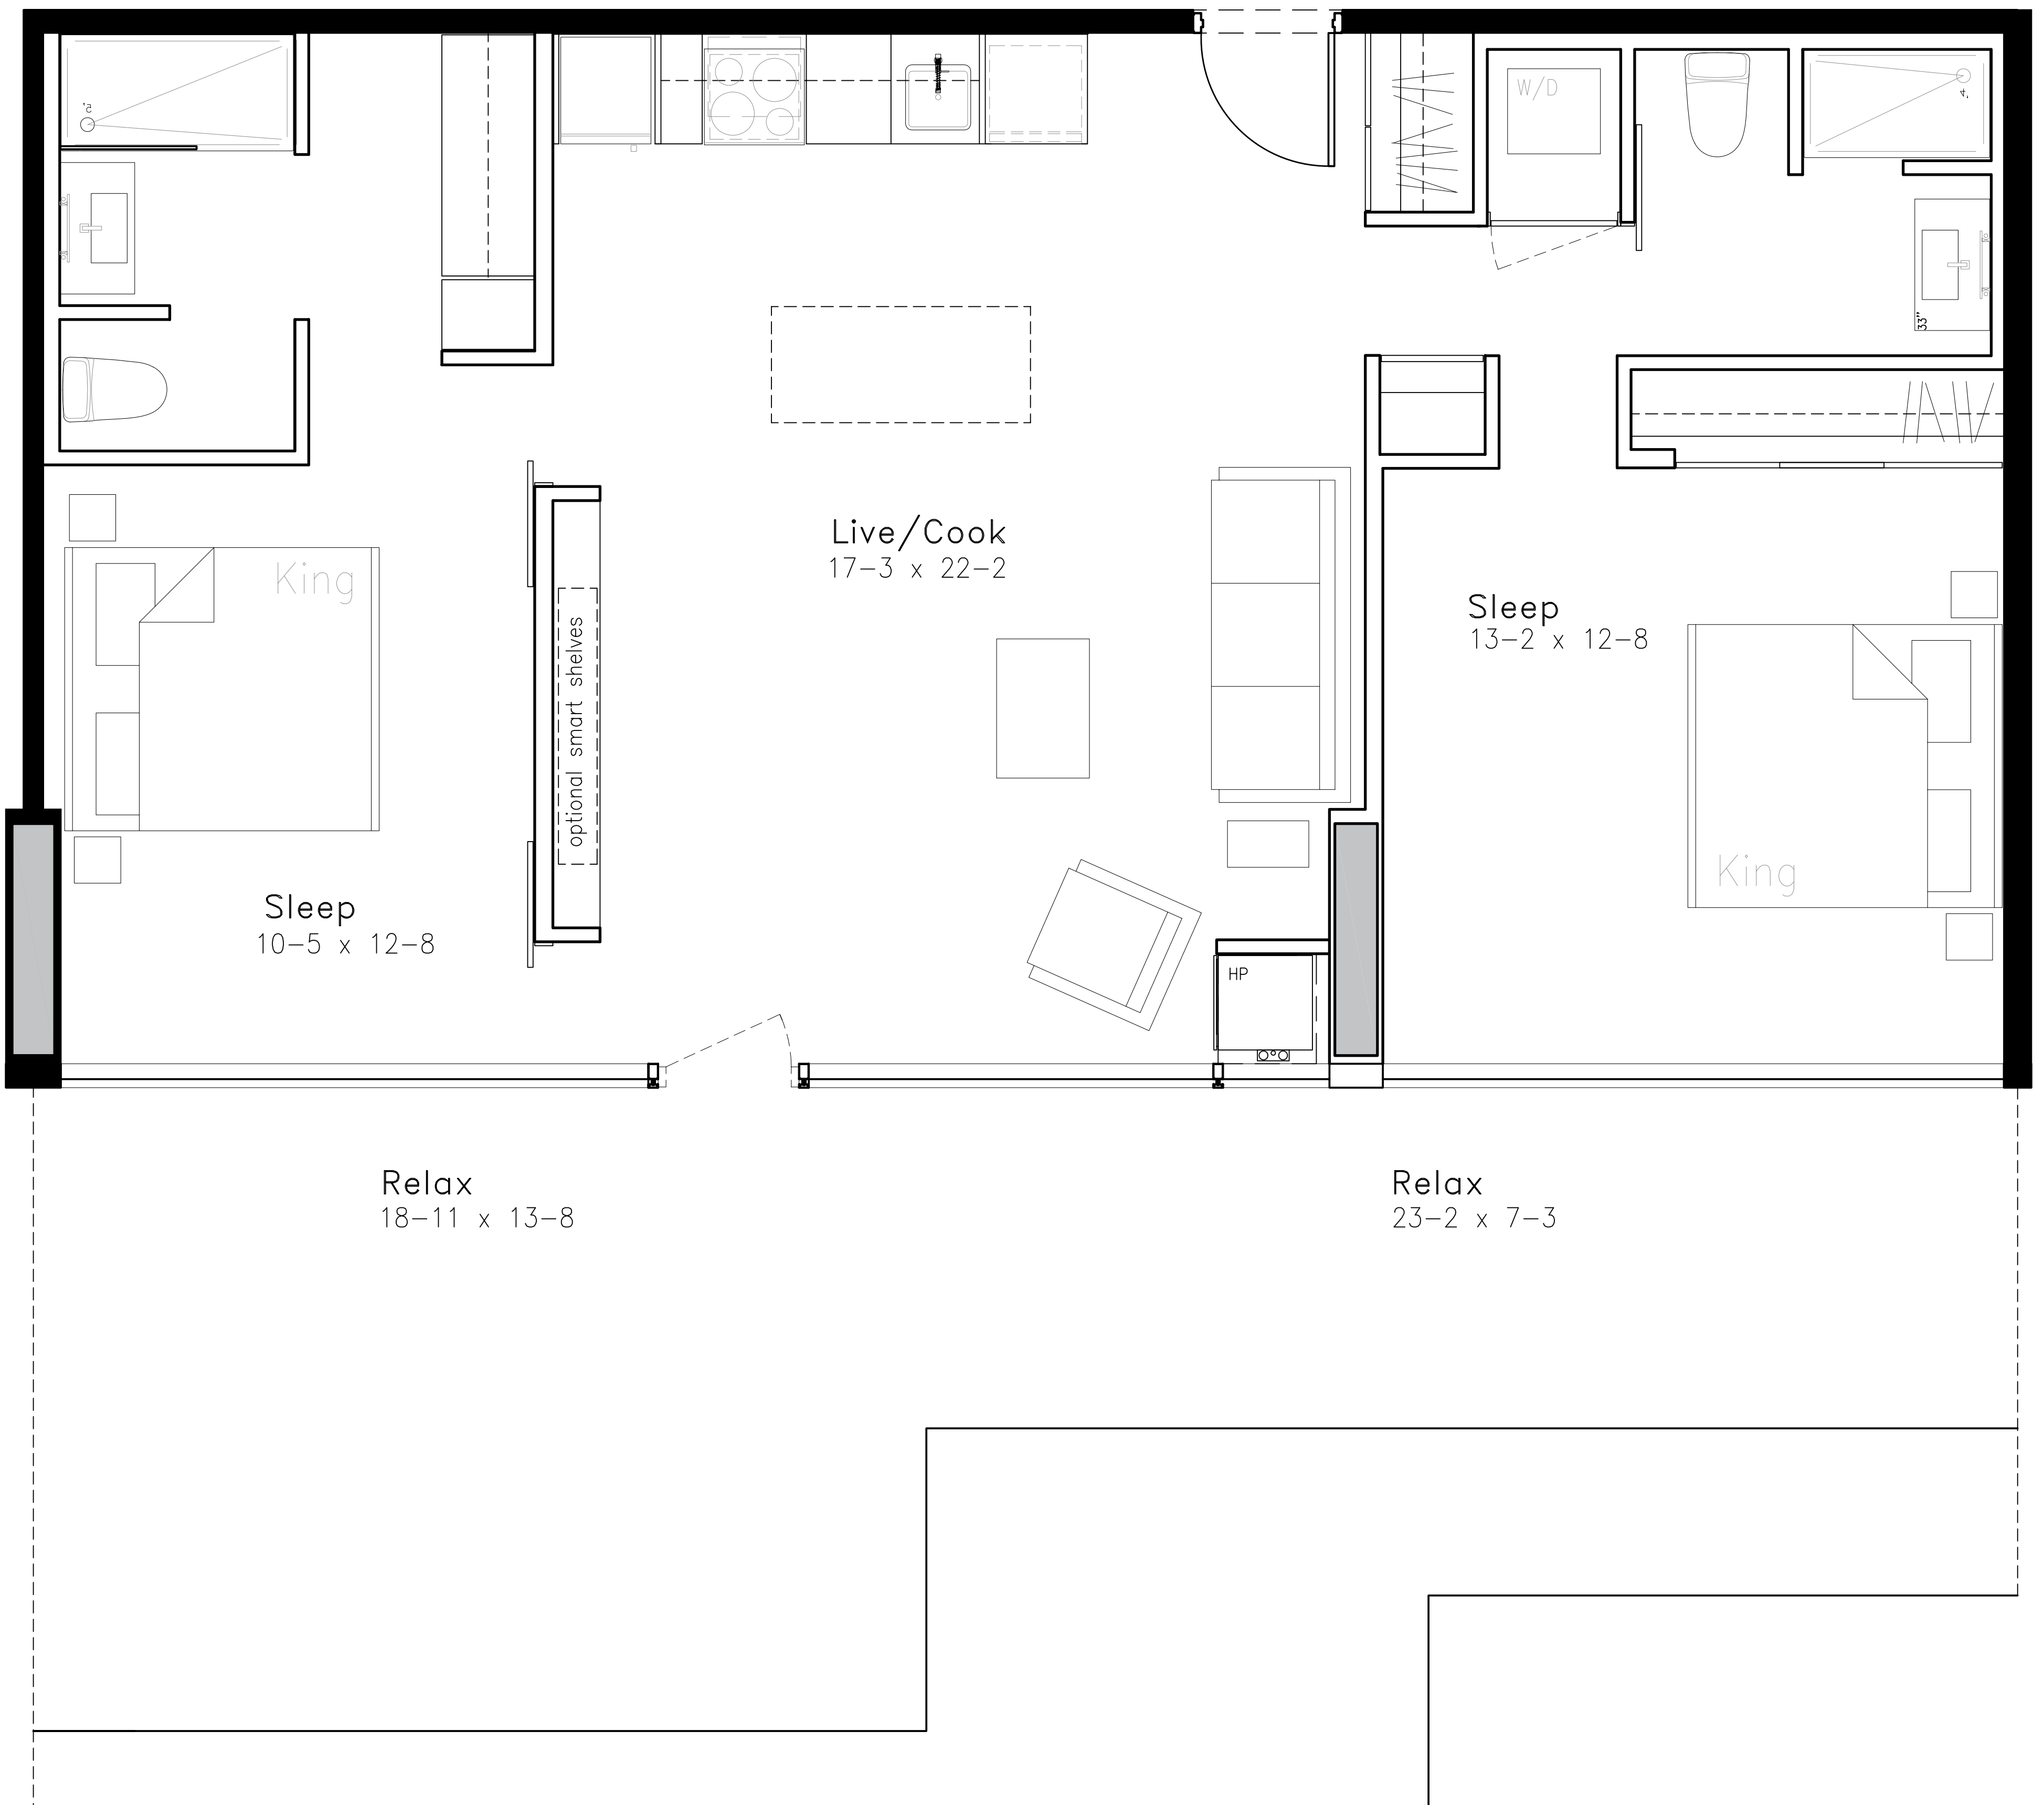

# SUITE TYPE W-REV

**2** BEDROOM  
1,525 TOTAL SQ. FT.  
Suite 940 sq. ft. | Balcony 585 sq. ft.

Central Park Drive

212

Floor 2

Experimental Farm

E & OE June 2012

AT CENTRAL PARK