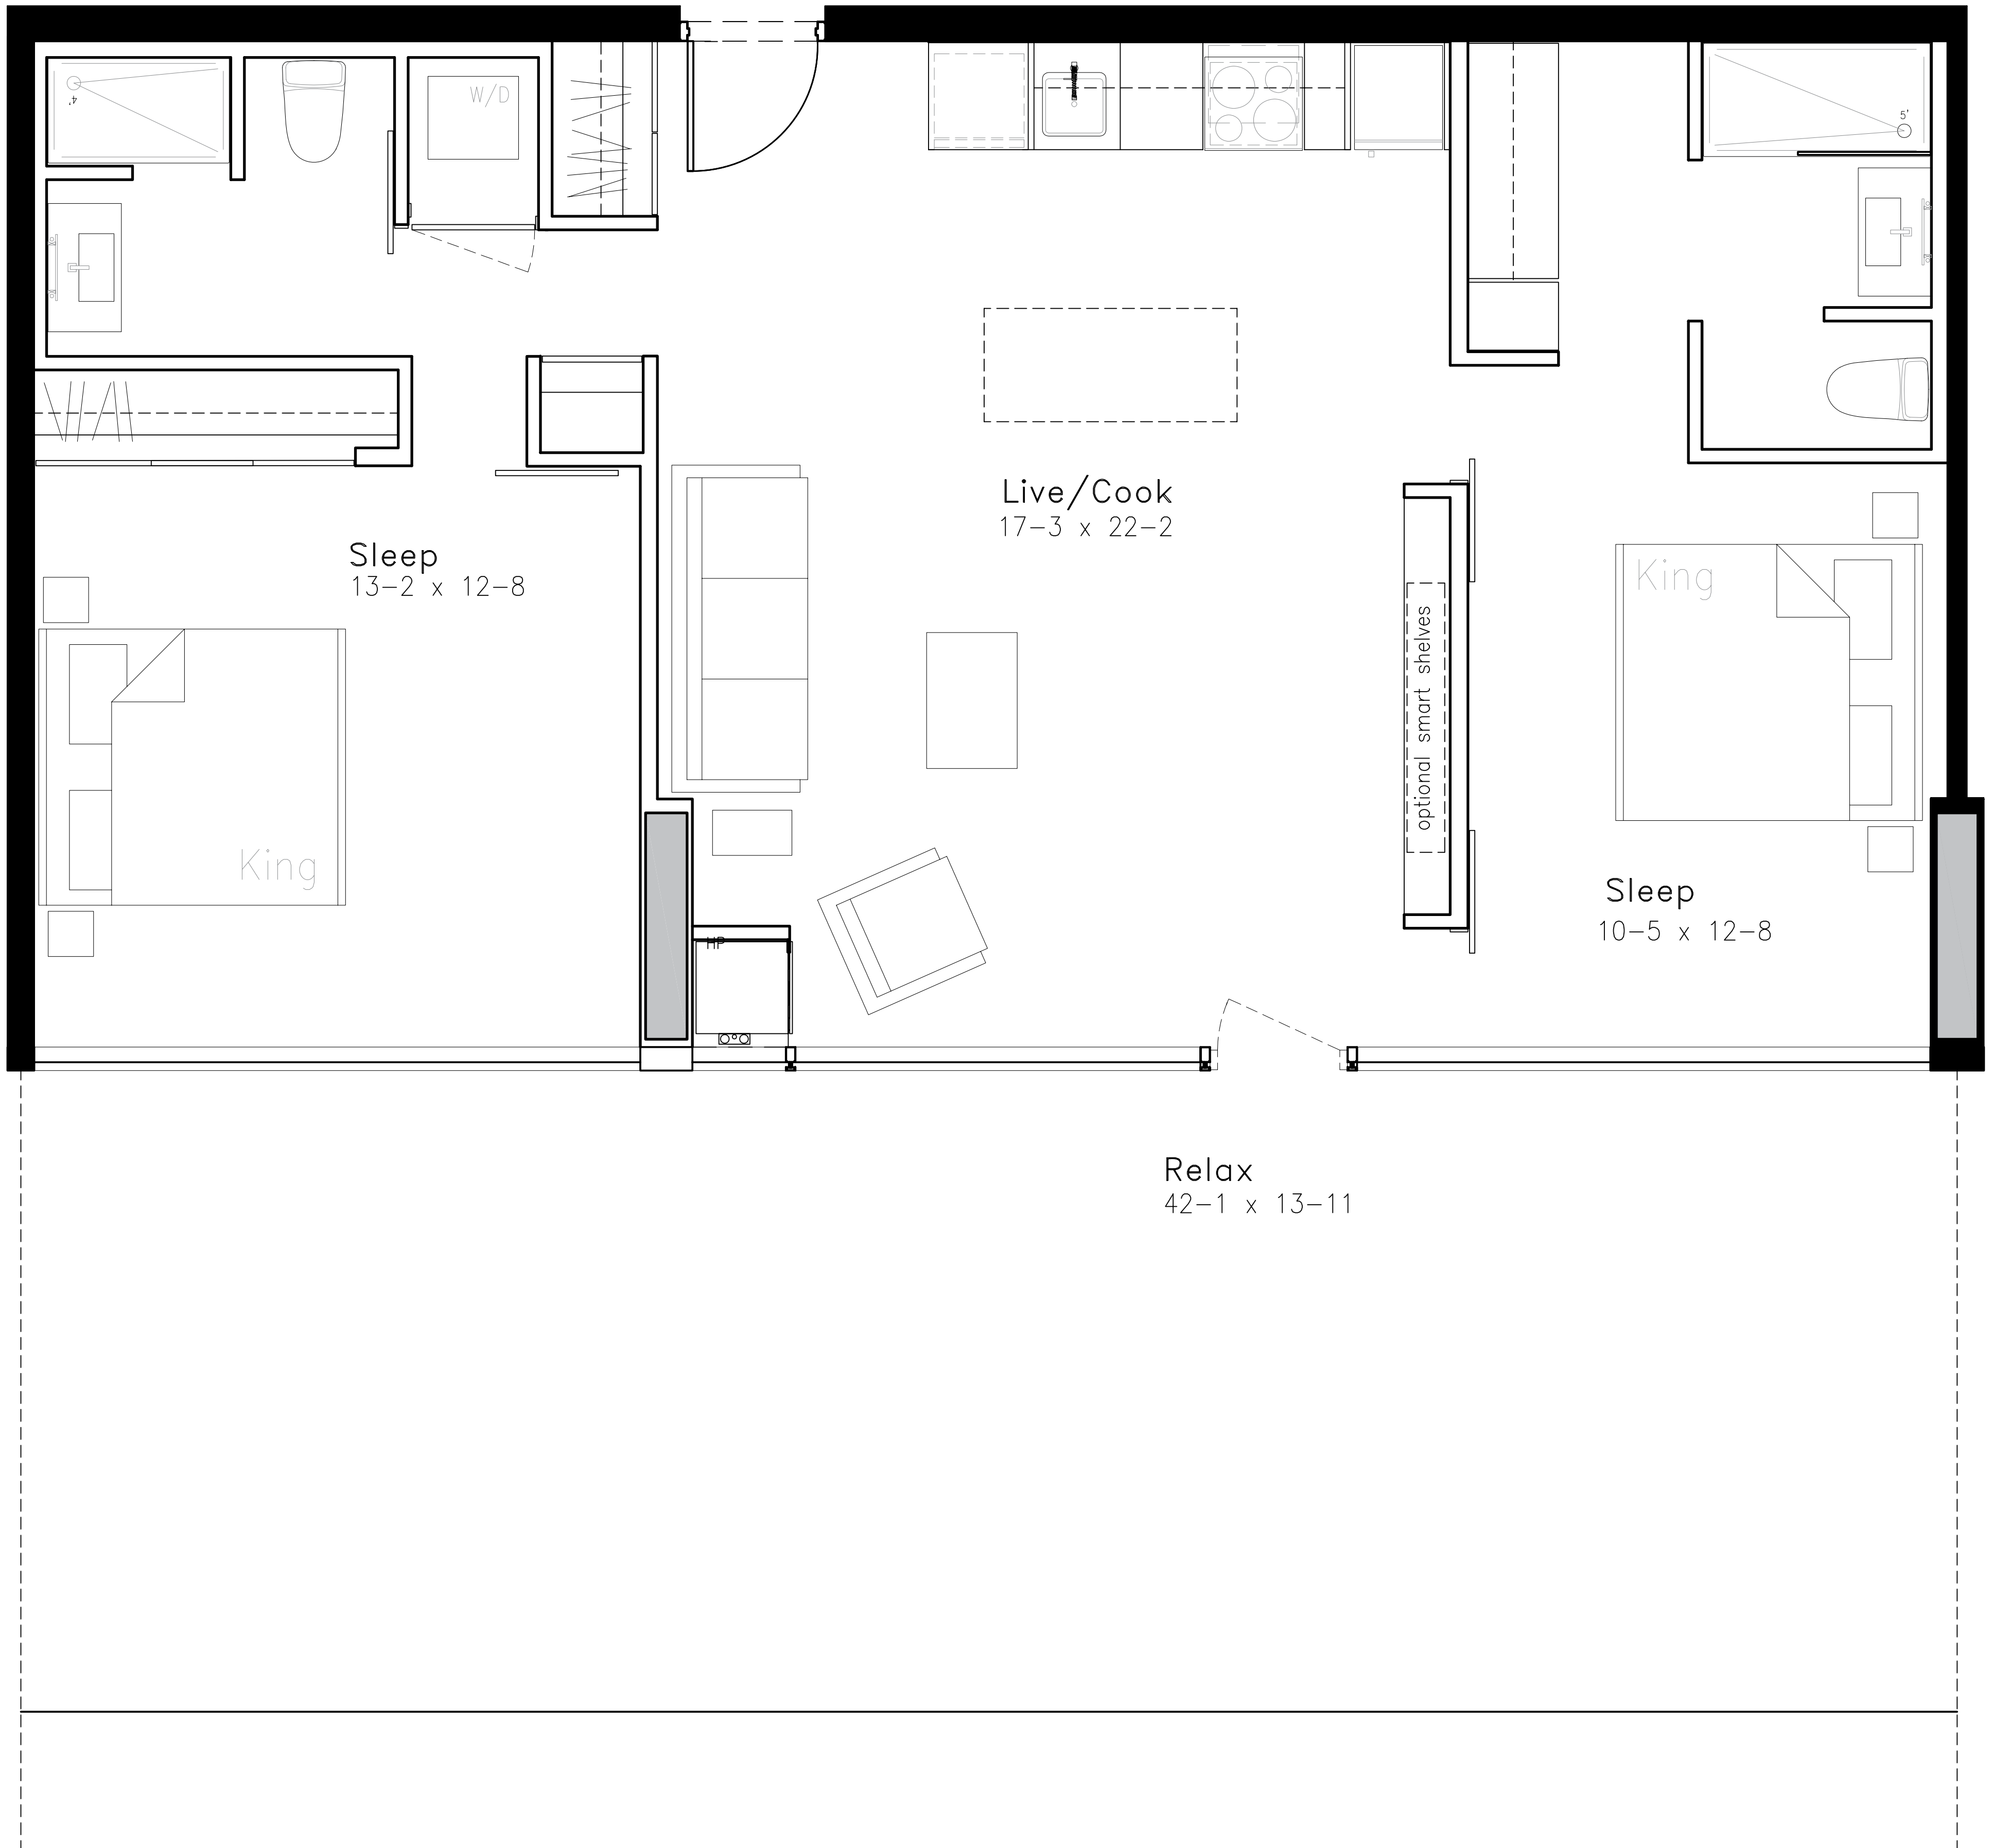

SUITE TYPE W

2 BEDROOM
 1,525 TOTAL SQ. FT.
 Suite 940 sq. ft. | Balcony 585 sq. ft.

Central Park Drive

213

Floor 2

Experimental Farm

E & OE June 2012

AT CENTRAL PARK