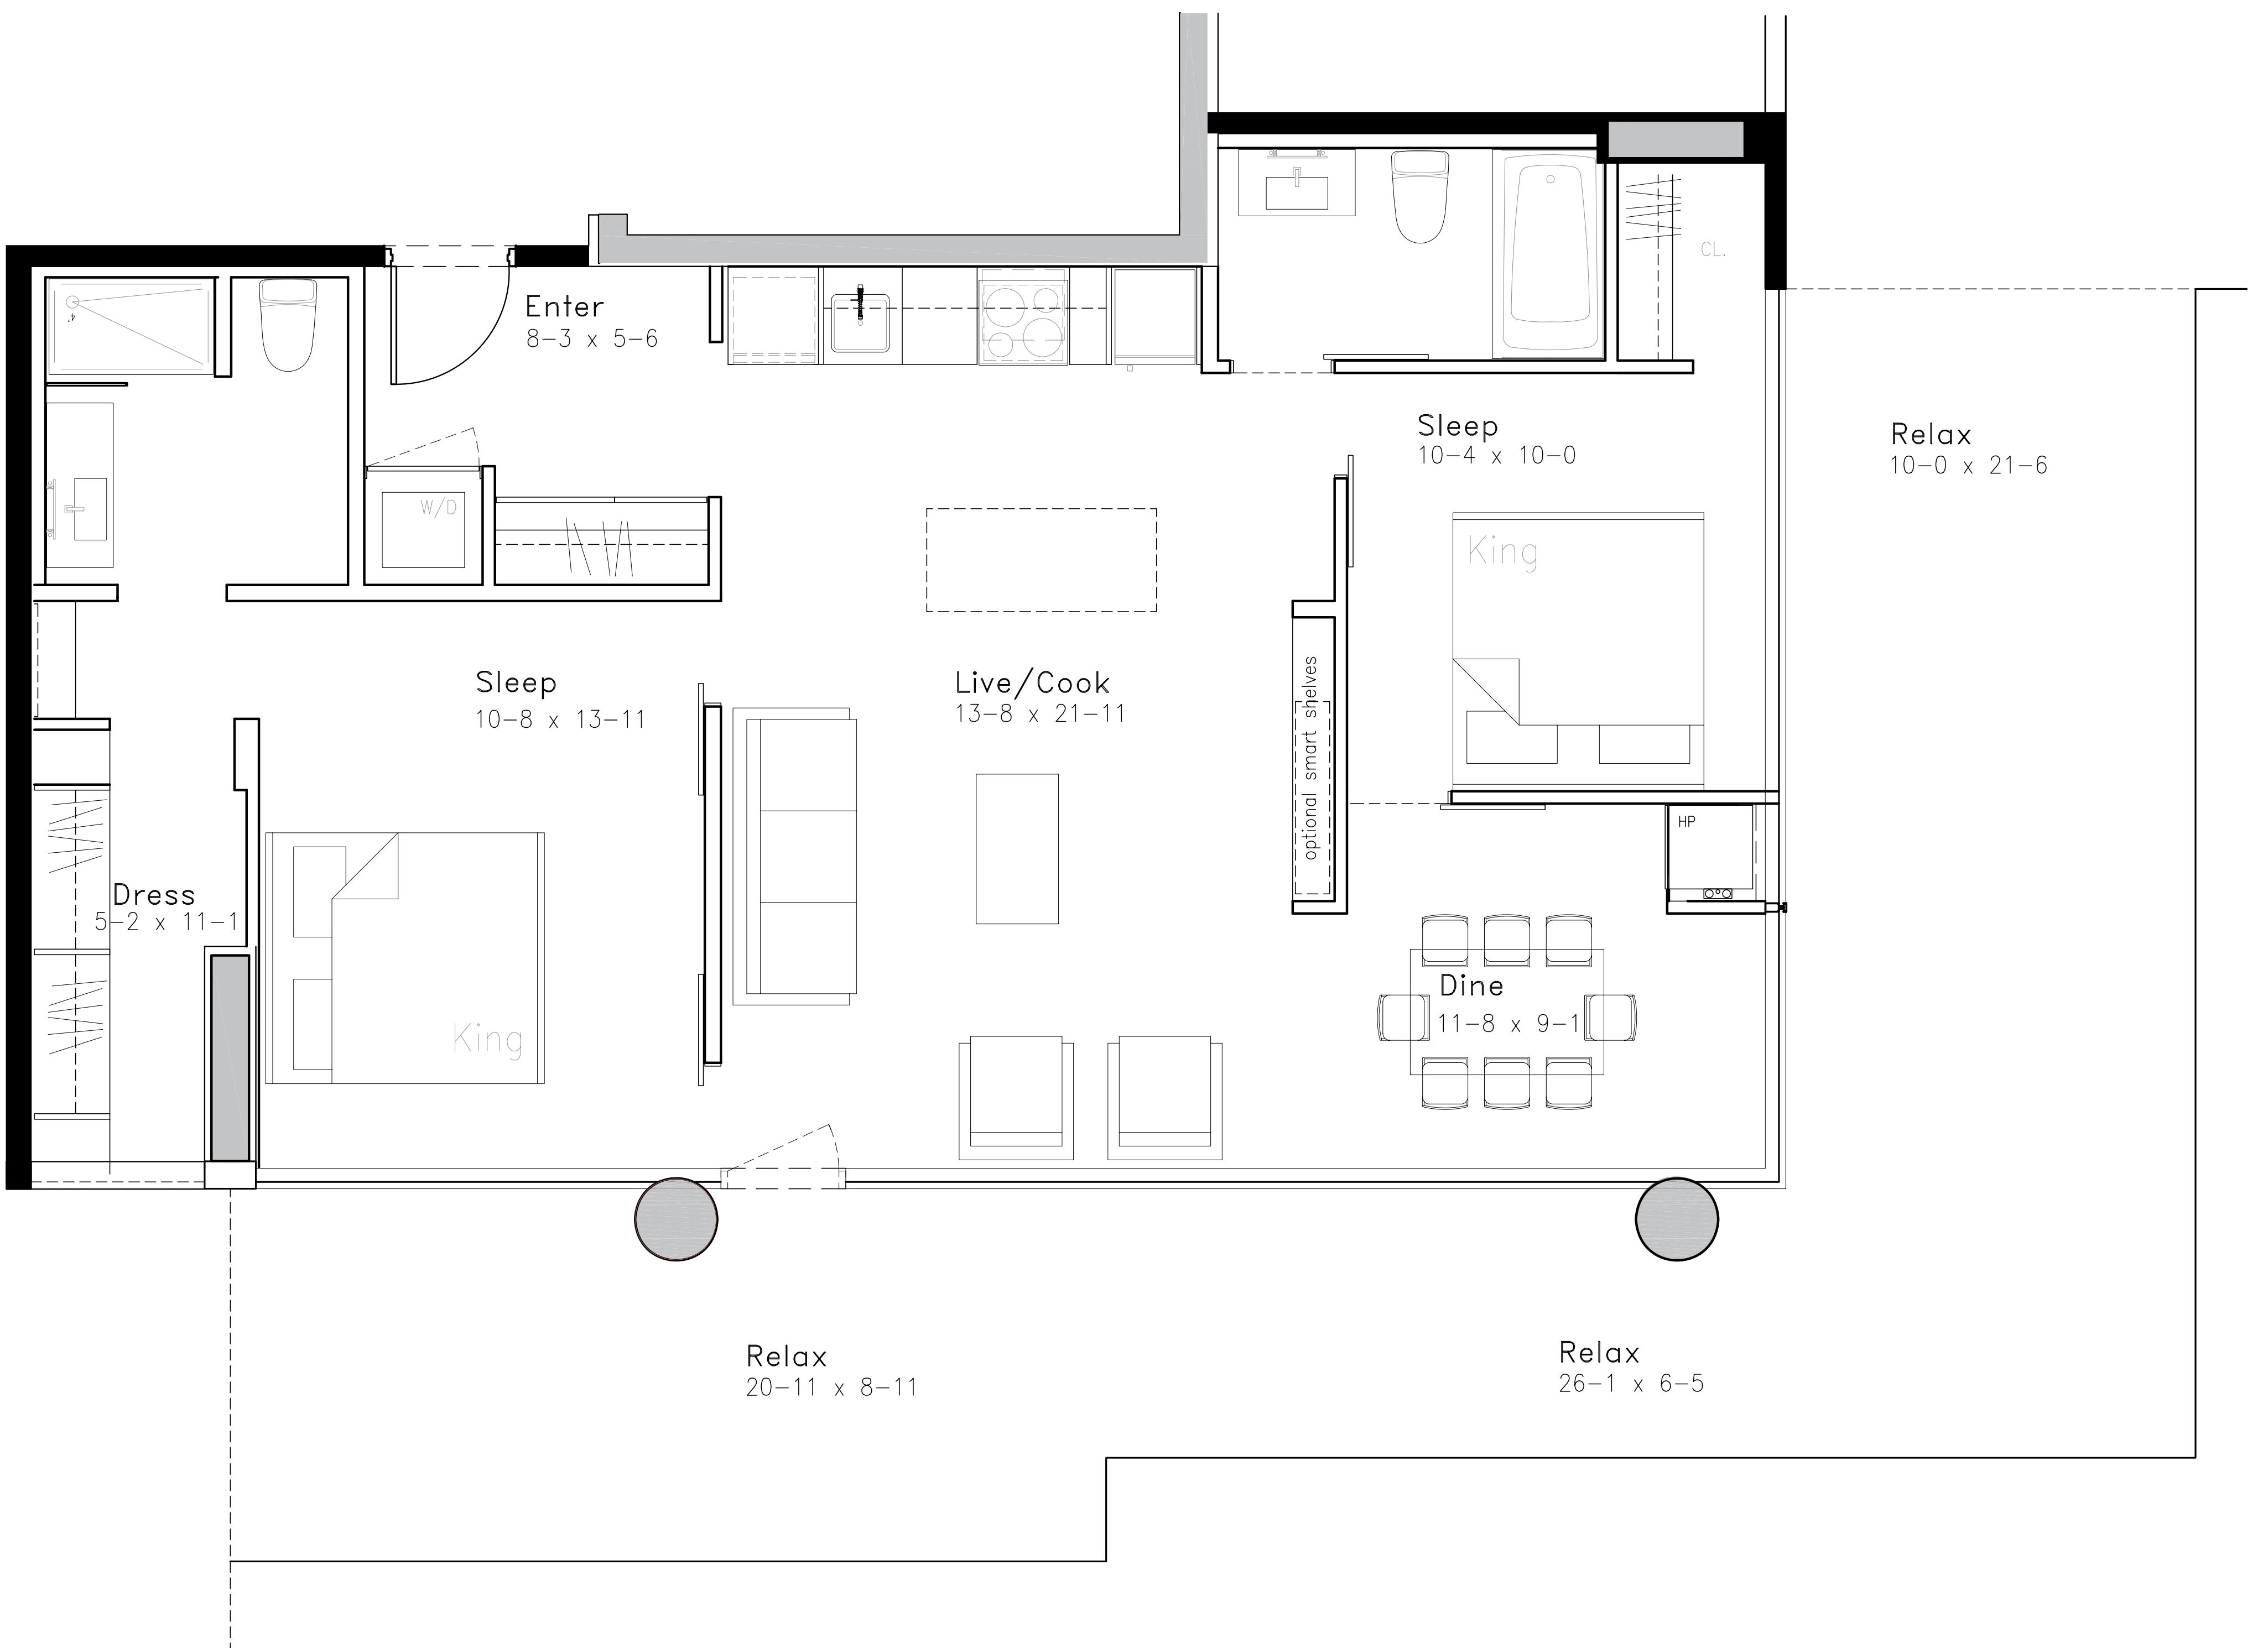

SUITE TYPE Y

2 BEDROOM
1,545 TOTAL SQ. FT.
Suite 975 sq. ft. | Balcony 570 sq. ft.

Central Park Drive

209

Floor 2

Experimental Farm

E & OE June 2012

AT CENTRAL PARK