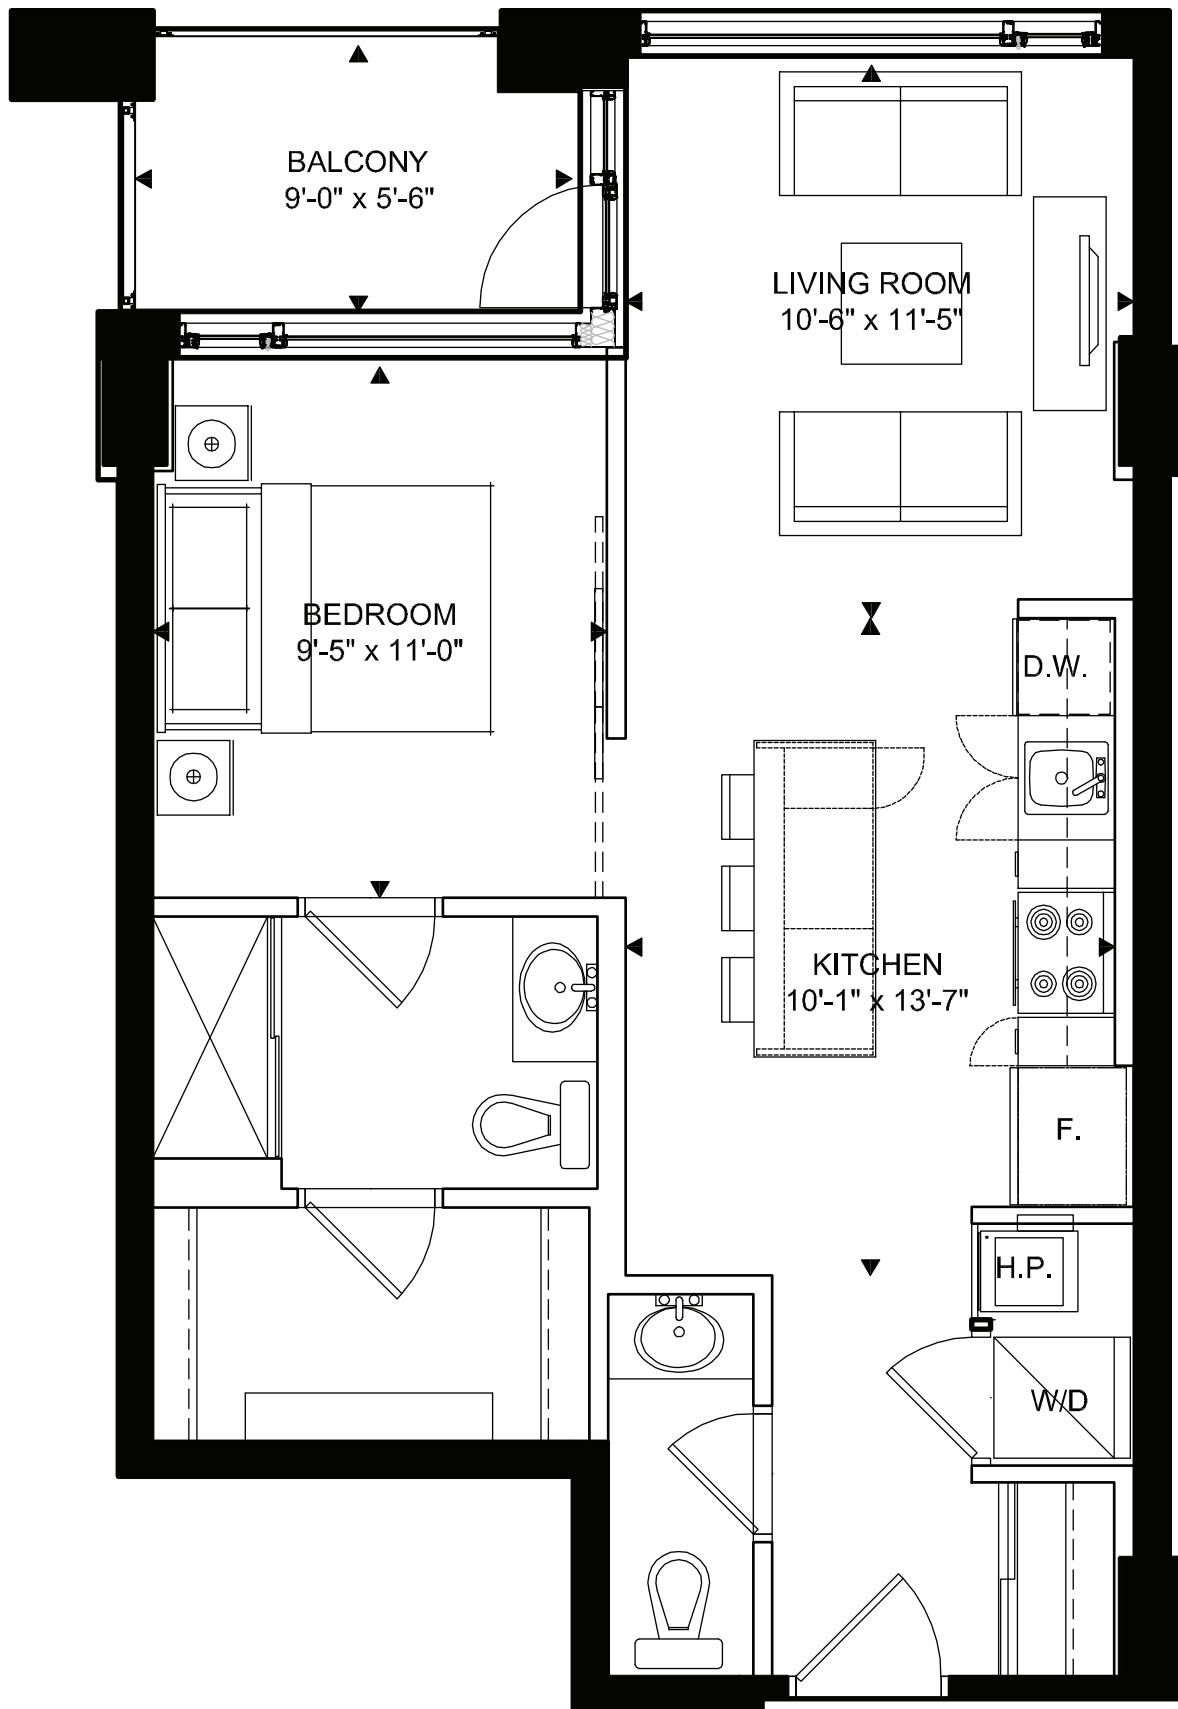

# Suite Type U

## 1 BEDROOM

678 TOTAL SQ. FT.

Suite 628 sq. ft. | Balcony 50 sq. ft.

Floors 3-8

302, 402, 502, 602,  
702, 802

E & OE October 14, 2011