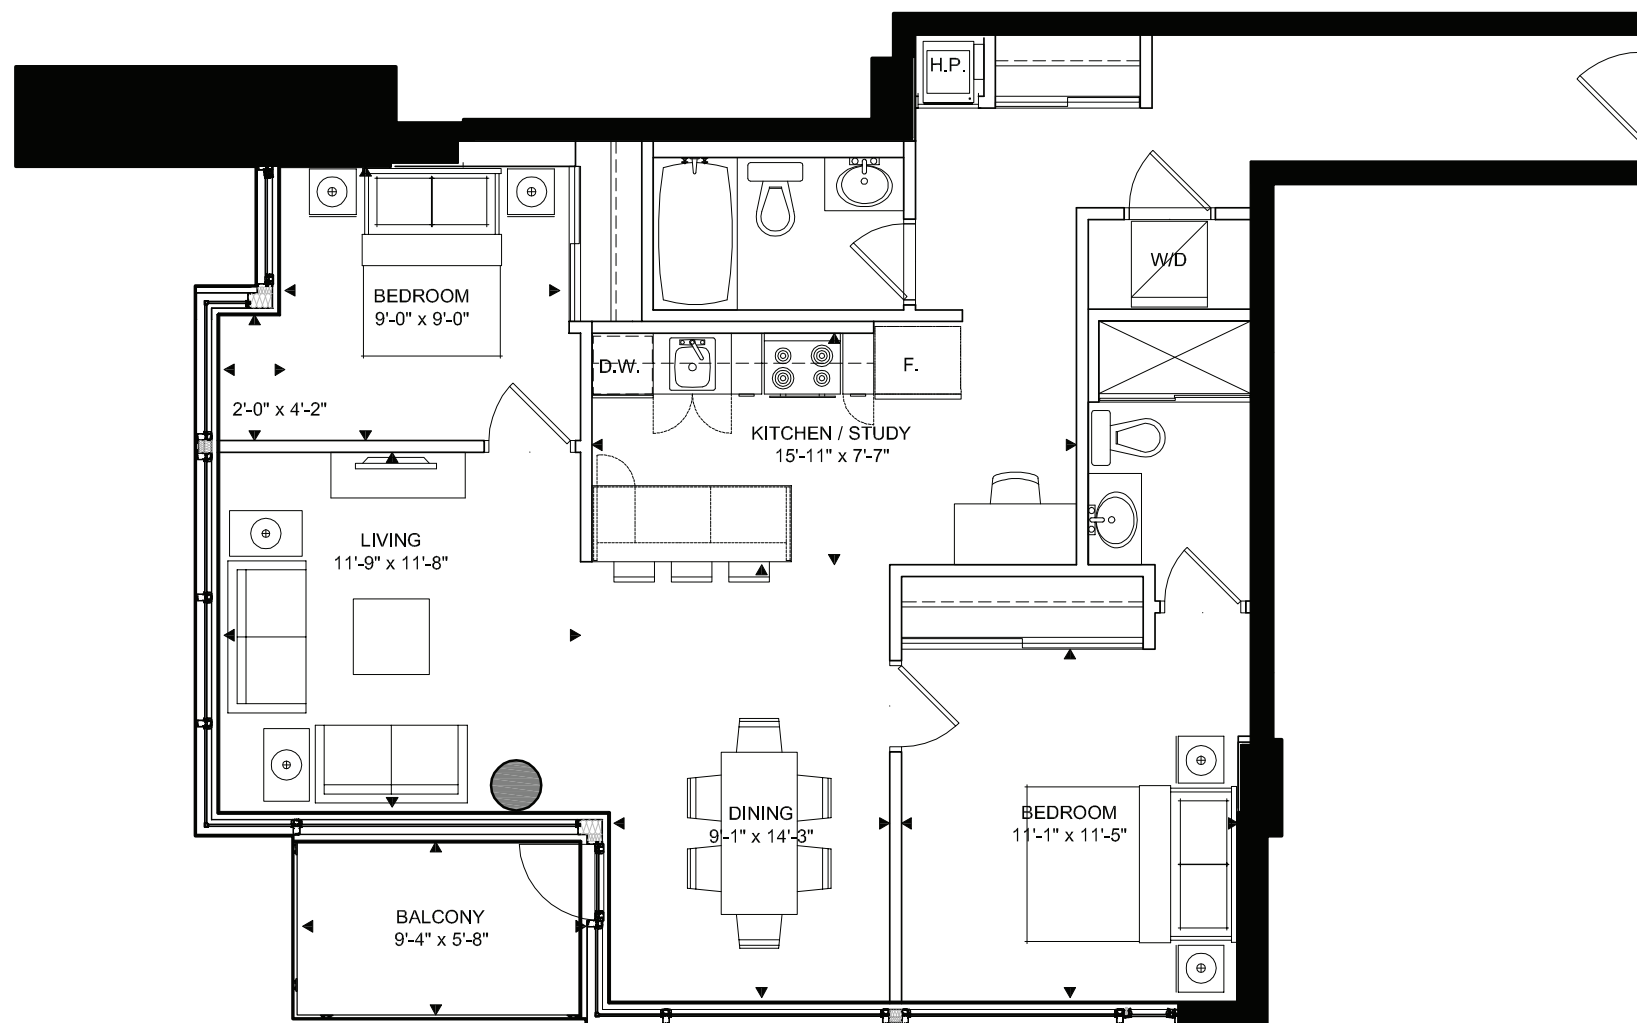

Suite Type T 1

2 BEDROOM

1,112 TOTAL SQ. FT.

Suite 1,059 sq. ft. | Balcony 53 sq. ft.

Floors 3-8

312, 412, 512, 612, 712,
812

E & OE October 14, 2011