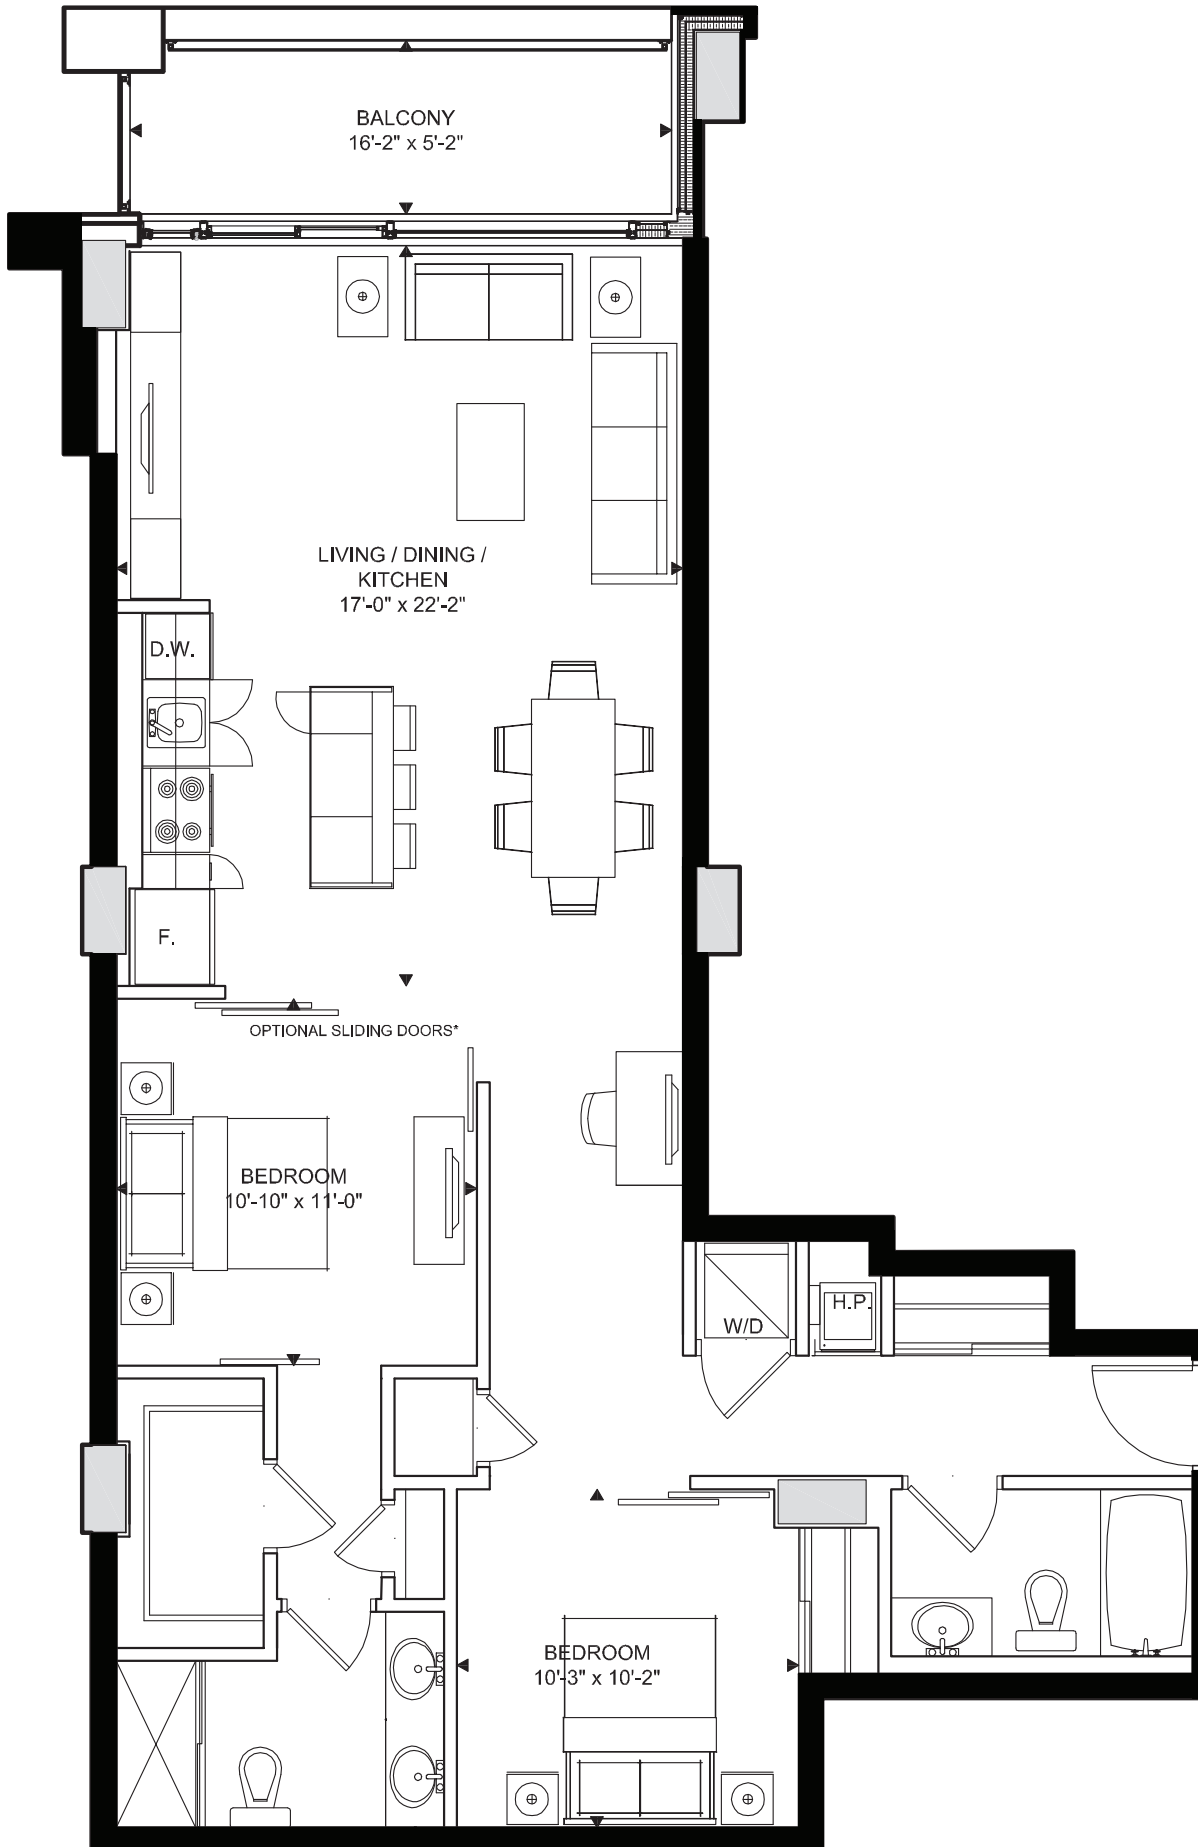

# Suite Type Q 2

## 2 BEDROOM

1,156 TOTAL SQ. FT.

Suite 1,073 sq. ft. | Balcony 83 sq. ft.

Floors 3-8

301, 306, 401,  
406, 501, 506,  
601, 606, 701,  
706, 801, 806

E & OE July 31, 2012

\* WITH THE ADDITION OF THE OPTIONAL SLIDING DOORS, THE BEDROOM BECOMES A STUDY