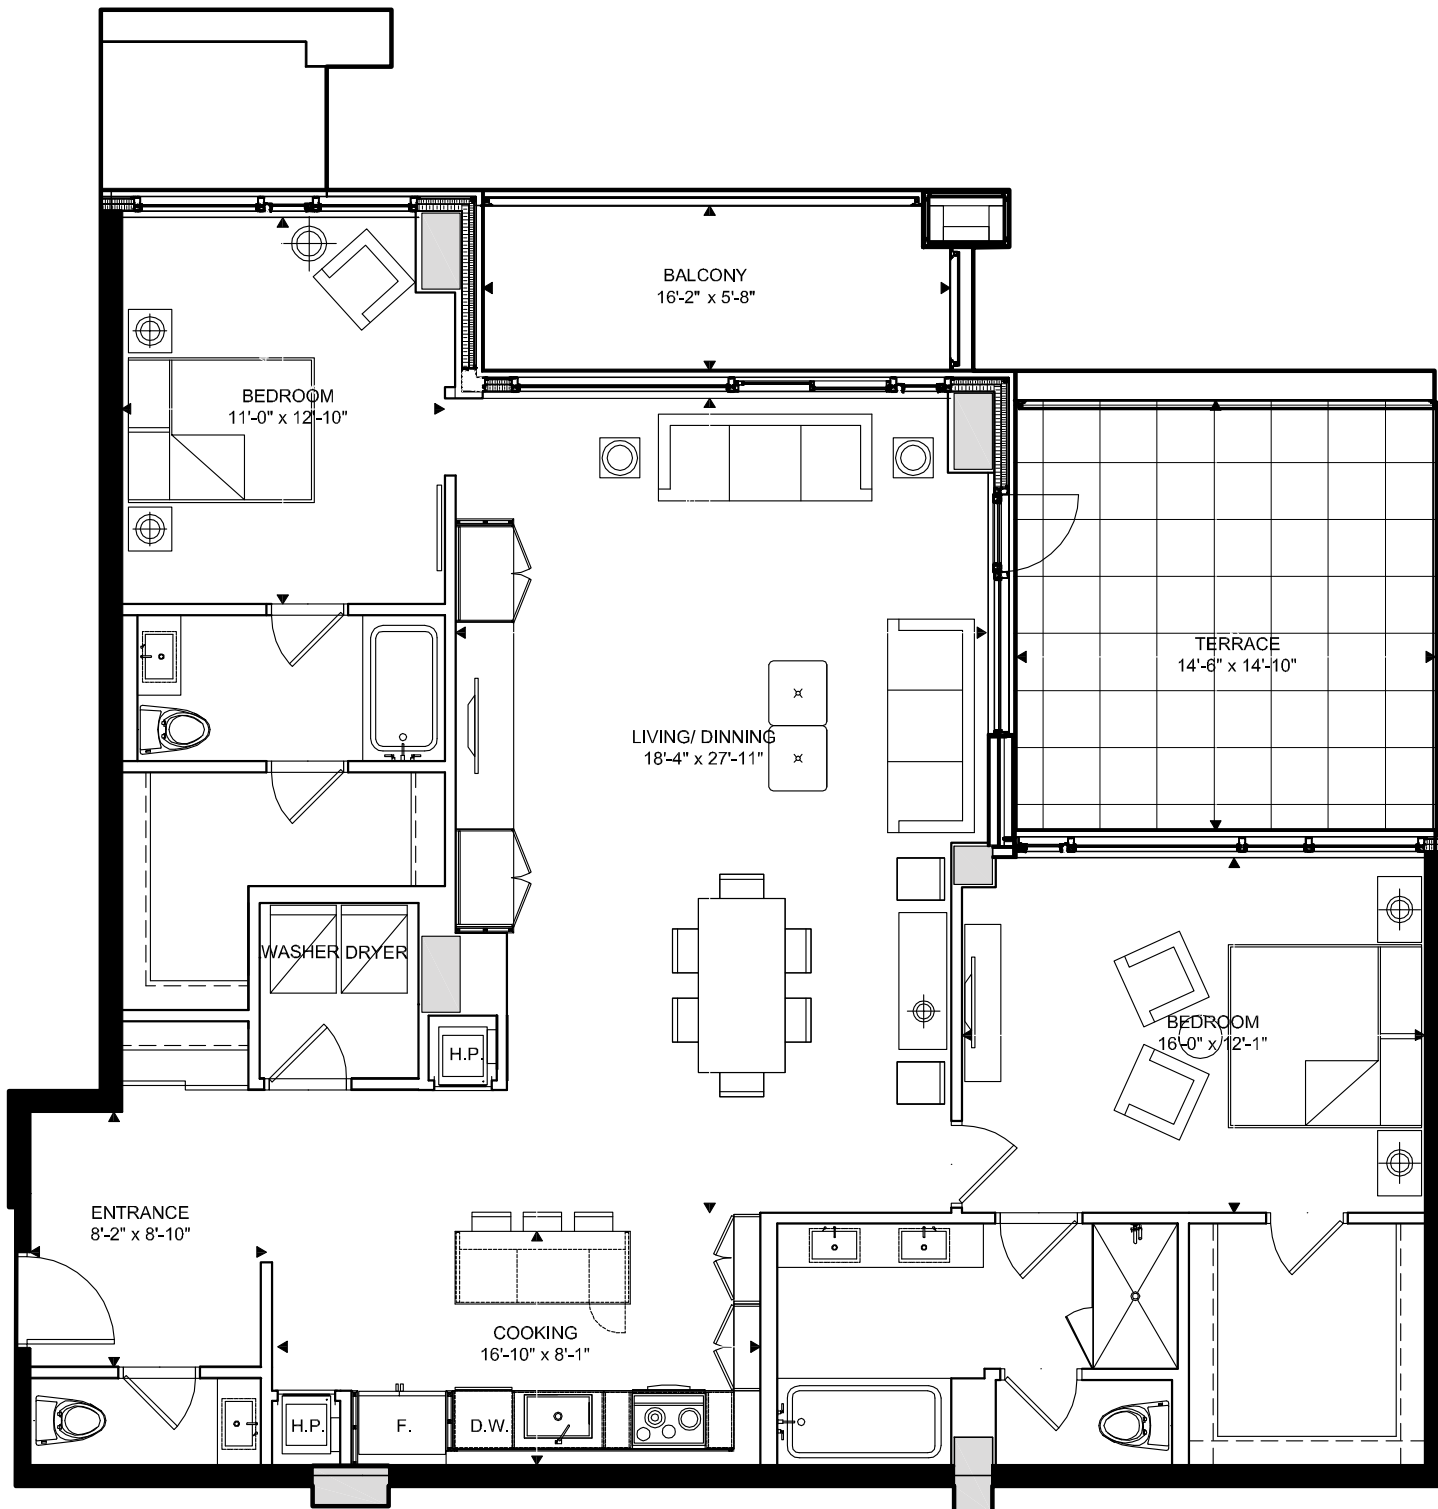

# Suite Type AA

## 2 BEDROOM

1,942 TOTAL SQ. FT.

Suite 1,632 sq. ft. | Balcony 94 sq. ft. | Terrace 216 sq. ft.

9th Floor

901, 903

E & OE July 4, 2012