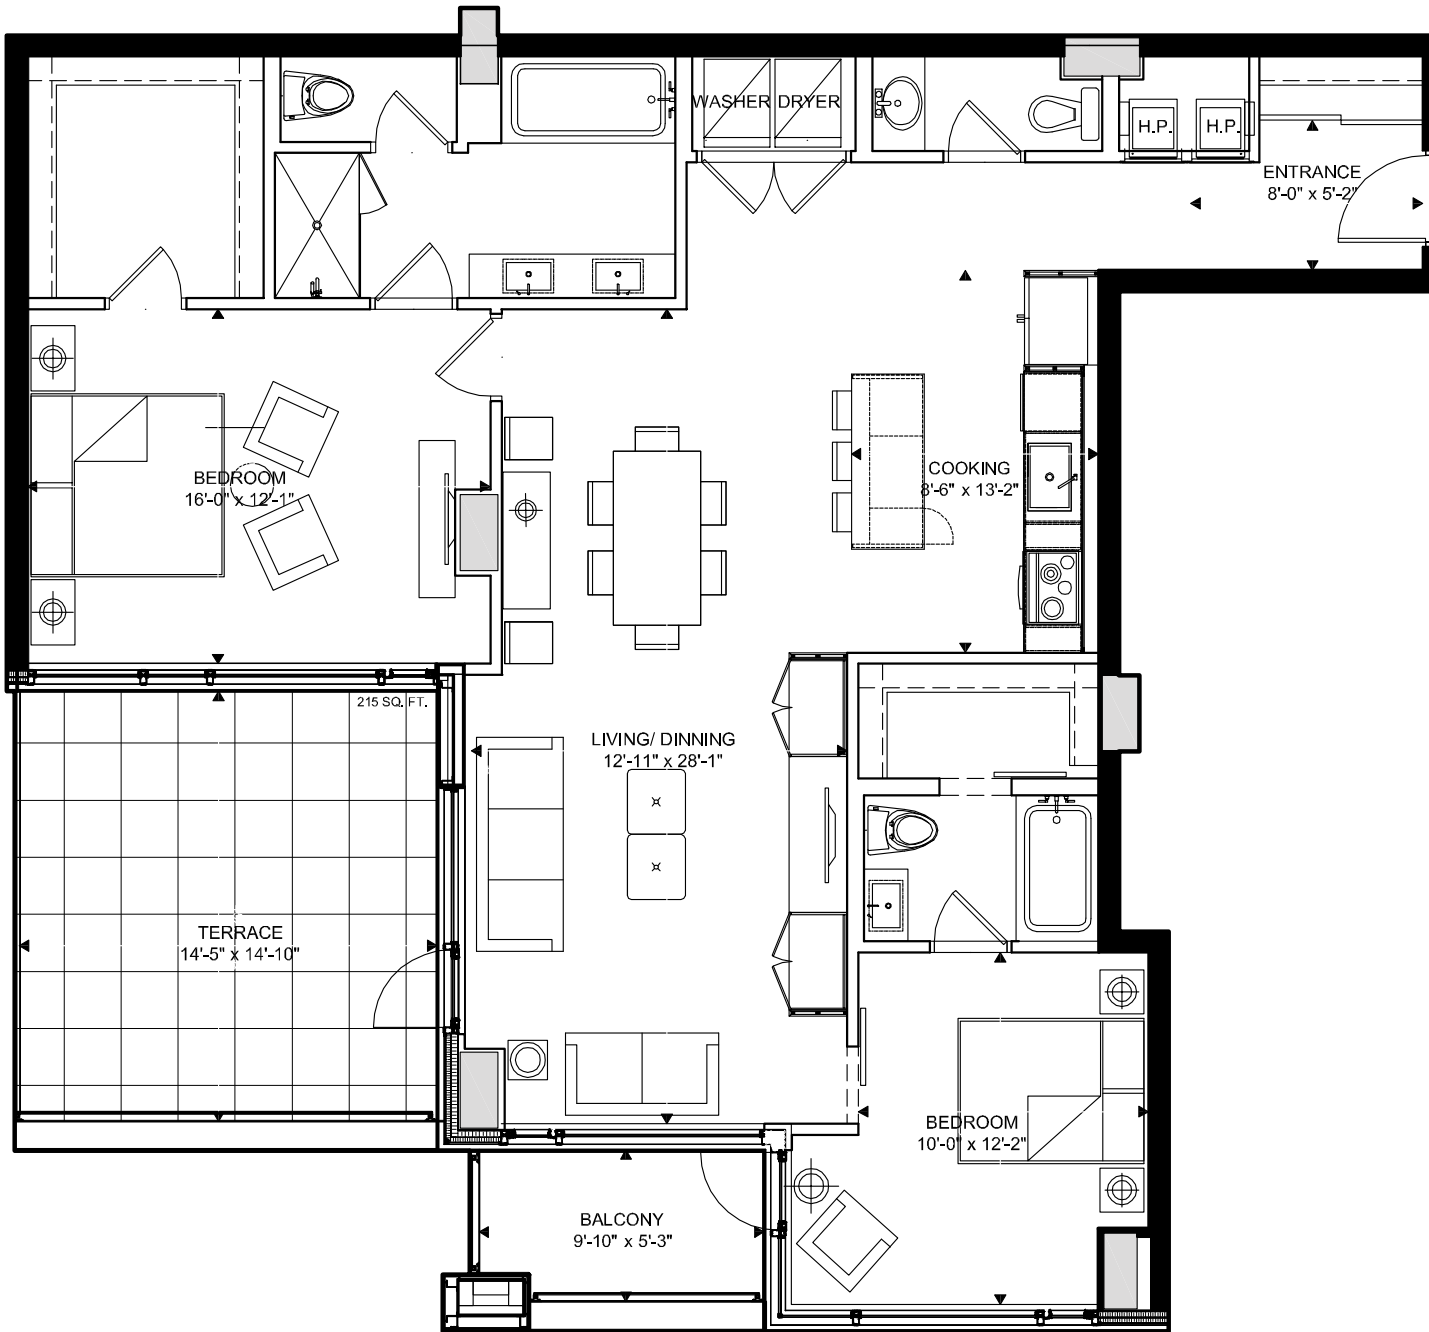

Suite Type PP

2 BEDROOM

1,661 TOTAL SQ. FT.

Suite 1,396 sq. ft. | Balcony 50 sq. ft. | Terrace 215 sq. ft.

9th Floor

904, 907

E & OE July 4, 2012