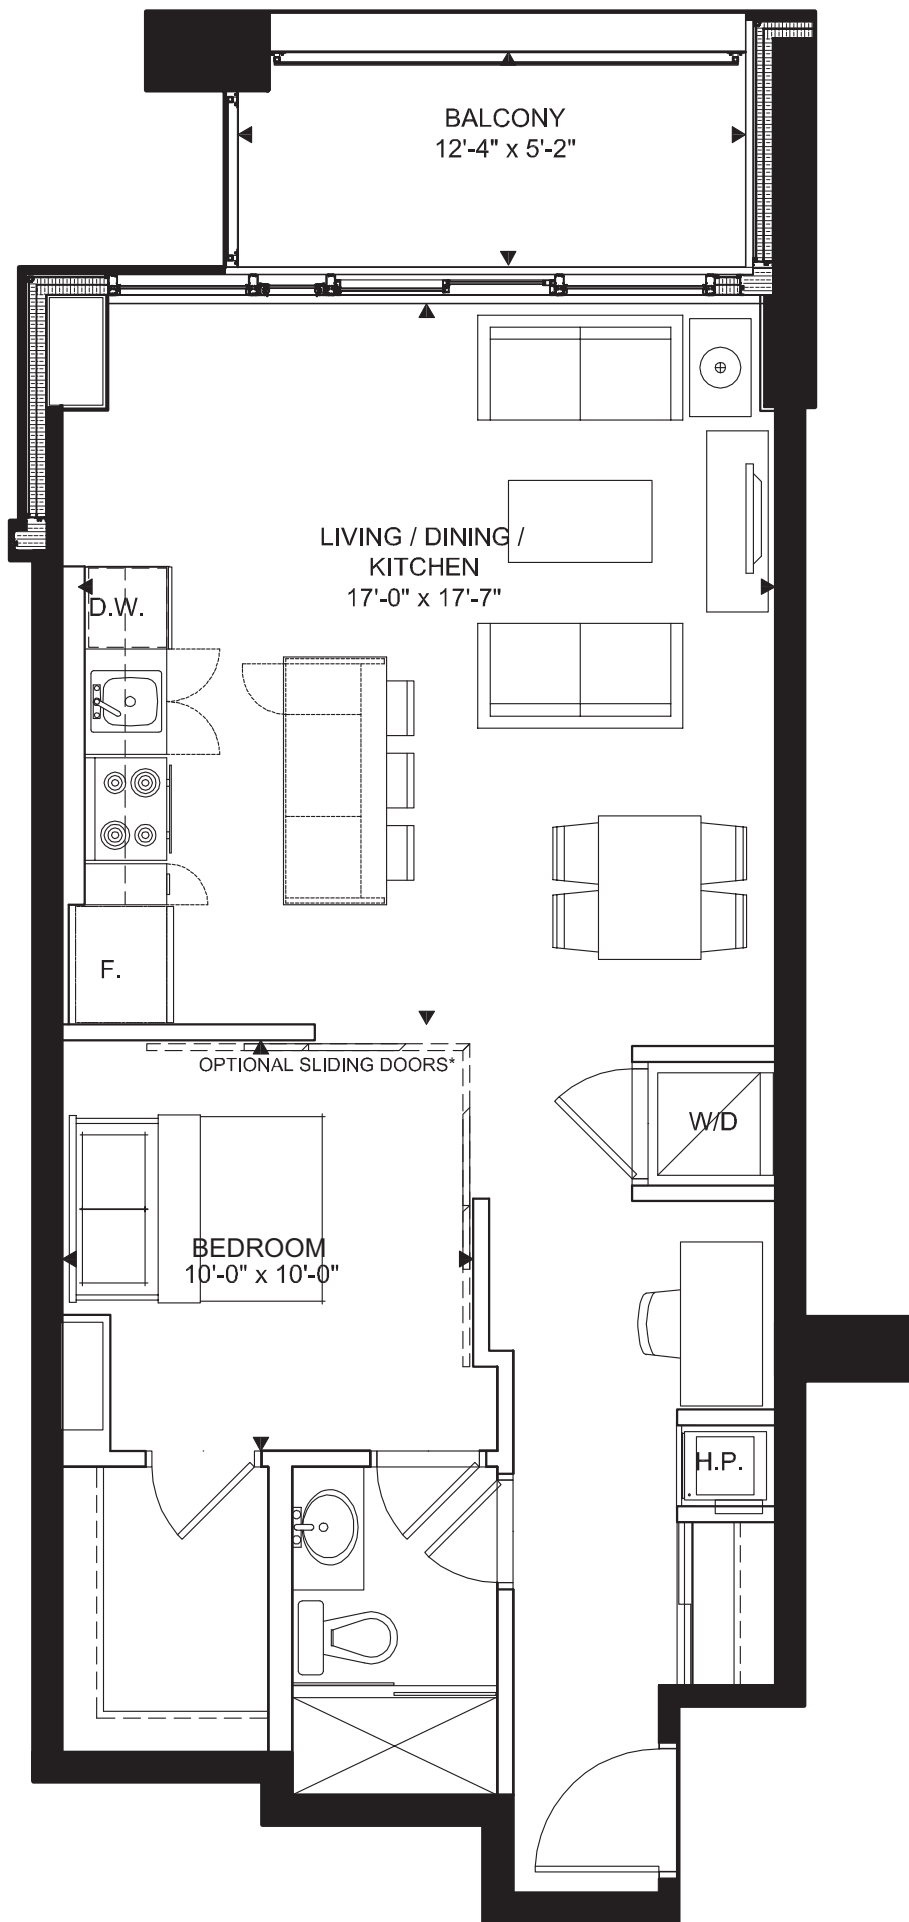

Suite Type J

1 BEDROOM

747 TOTAL SQ. FT.

Suite 683 sq. ft. | Balcony 64 sq. ft.

Floors 3-8

302, 305, 402,
405, 502, 505,
602, 605, 702,
705, 802, 805

E & OE July 4, 2012

* WITH THE ADDITION OF THE OPTIONAL SLIDING DOORS, THE BEDROOM BECOMES A STUDY