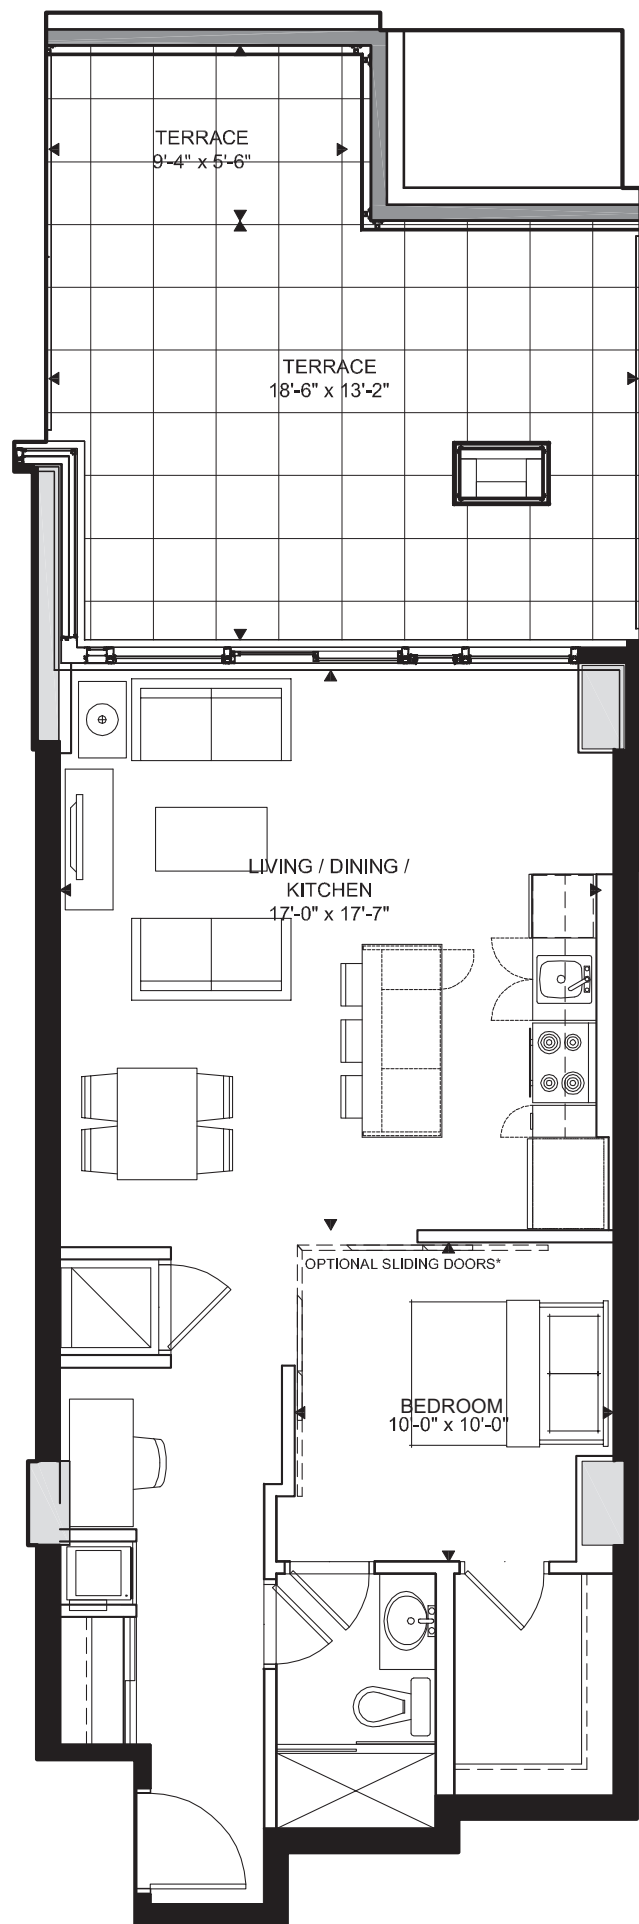

# Suite Type J T

## 1 BEDROOM

971 TOTAL SQ. FT.

Suite 683 sq. ft. | Terrace 288 sq. ft.

2nd Floor

202, 205

E & OE July 4, 2012

\* WITH THE ADDITION OF THE OPTIONAL SLIDING DOORS, THE BEDROOM BECOMES A STUDY