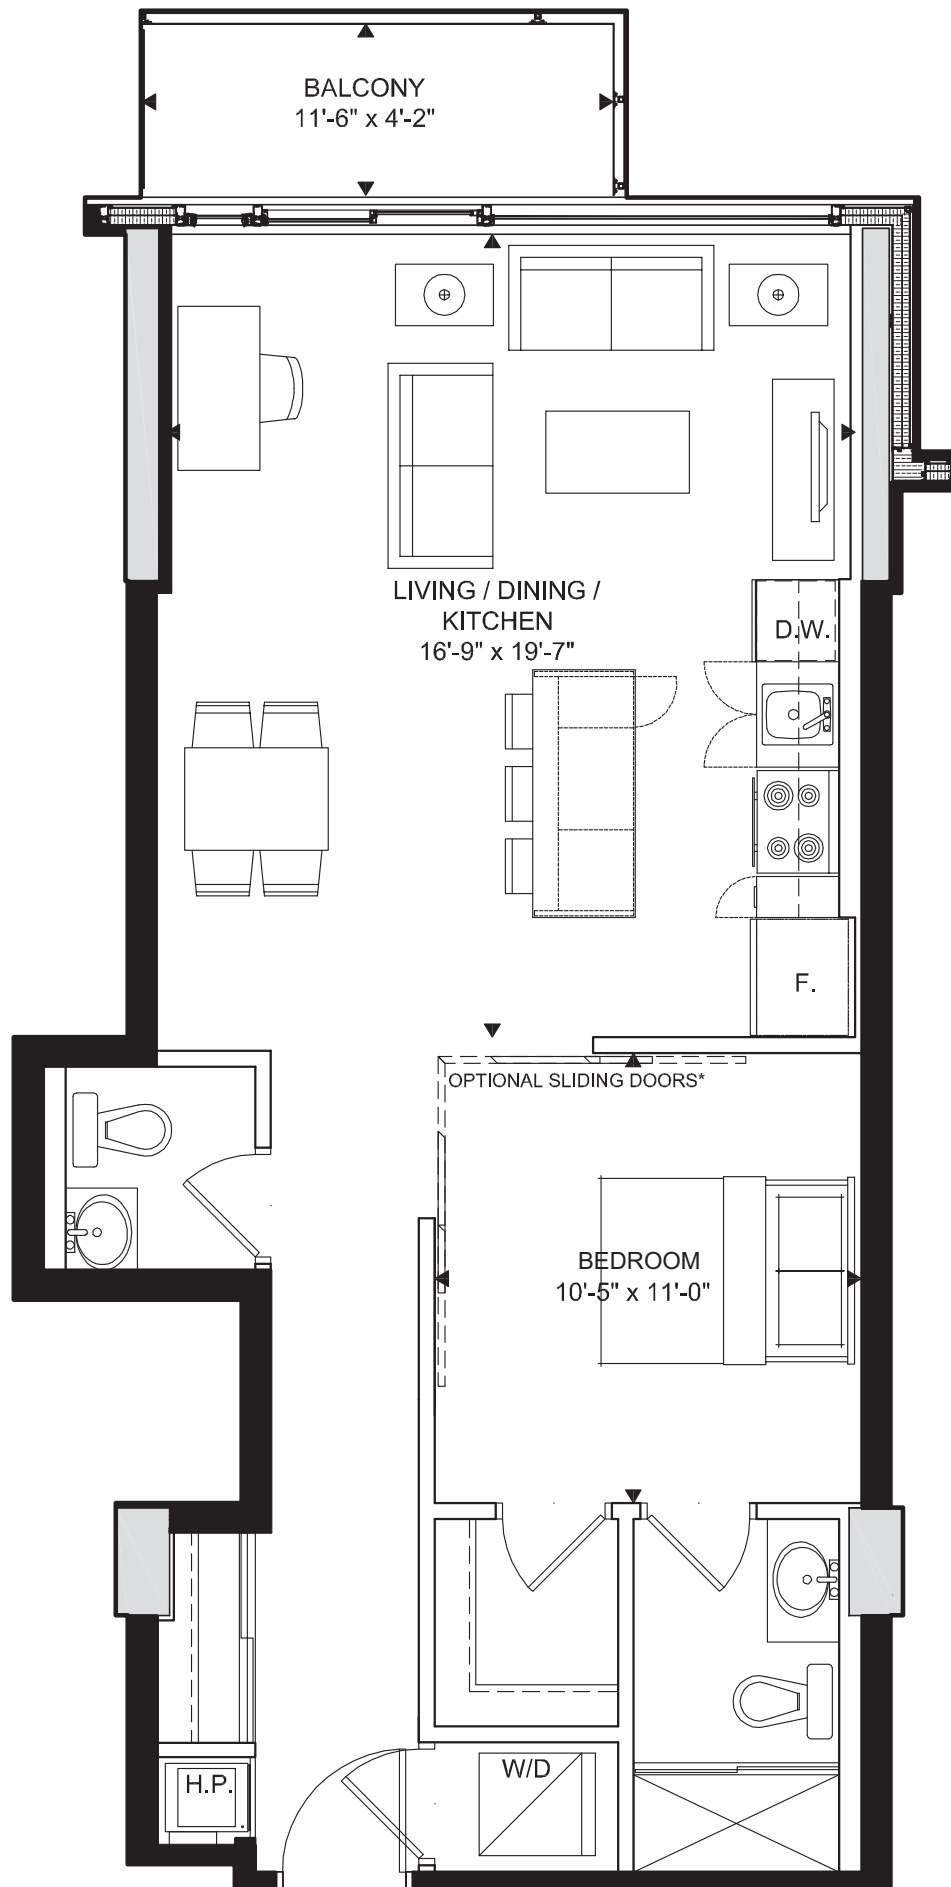

Suite Type R 1

1 BEDROOM

792 TOTAL SQ. FT.

Suite 743 sq. ft. | Balcony 49 sq. ft.

Floors 3-8

303, 403, 503,
603, 703, 803

E & OE July 4, 2012

* WITH THE ADDITION OF THE OPTIONAL SLIDING DOORS, THE BEDROOM BECOMES A STUDY