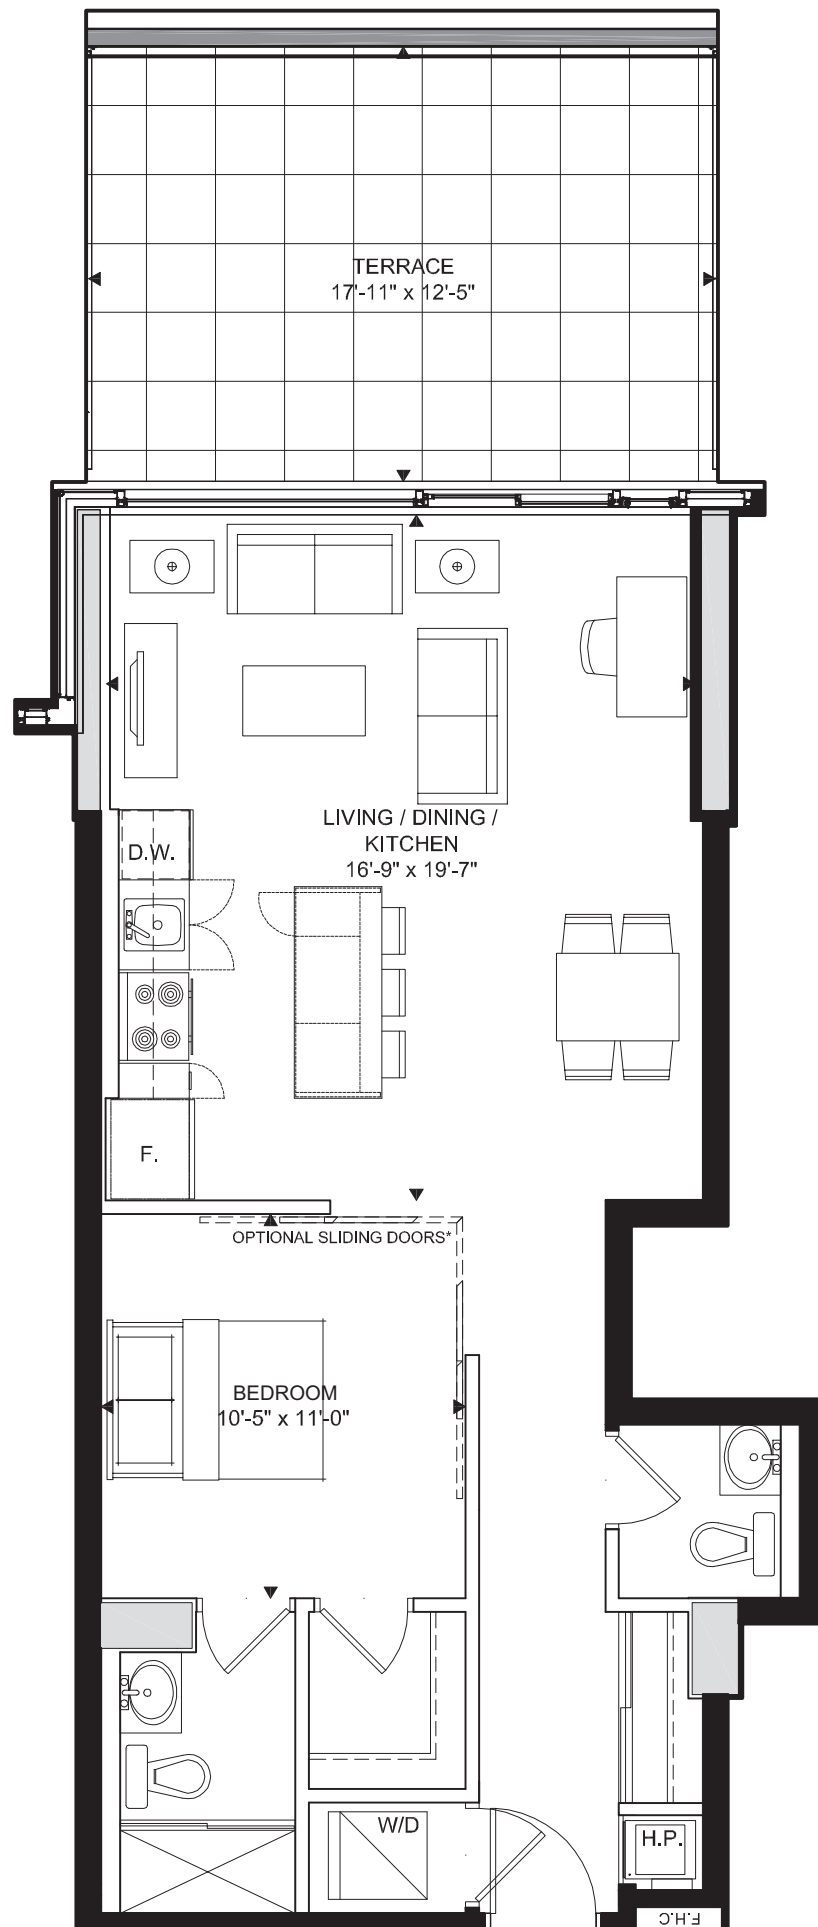

# Suite Type R 2 T

## 1 BEDROOM

966 TOTAL SQ. FT.

Suite 745 sq. ft. | Terrace 222 sq. ft.

2nd Floor

204

E & OE July 4, 2012

\* WITH THE ADDITION OF THE OPTIONAL SLIDING DOORS, THE BEDROOM BECOMES A STUDY