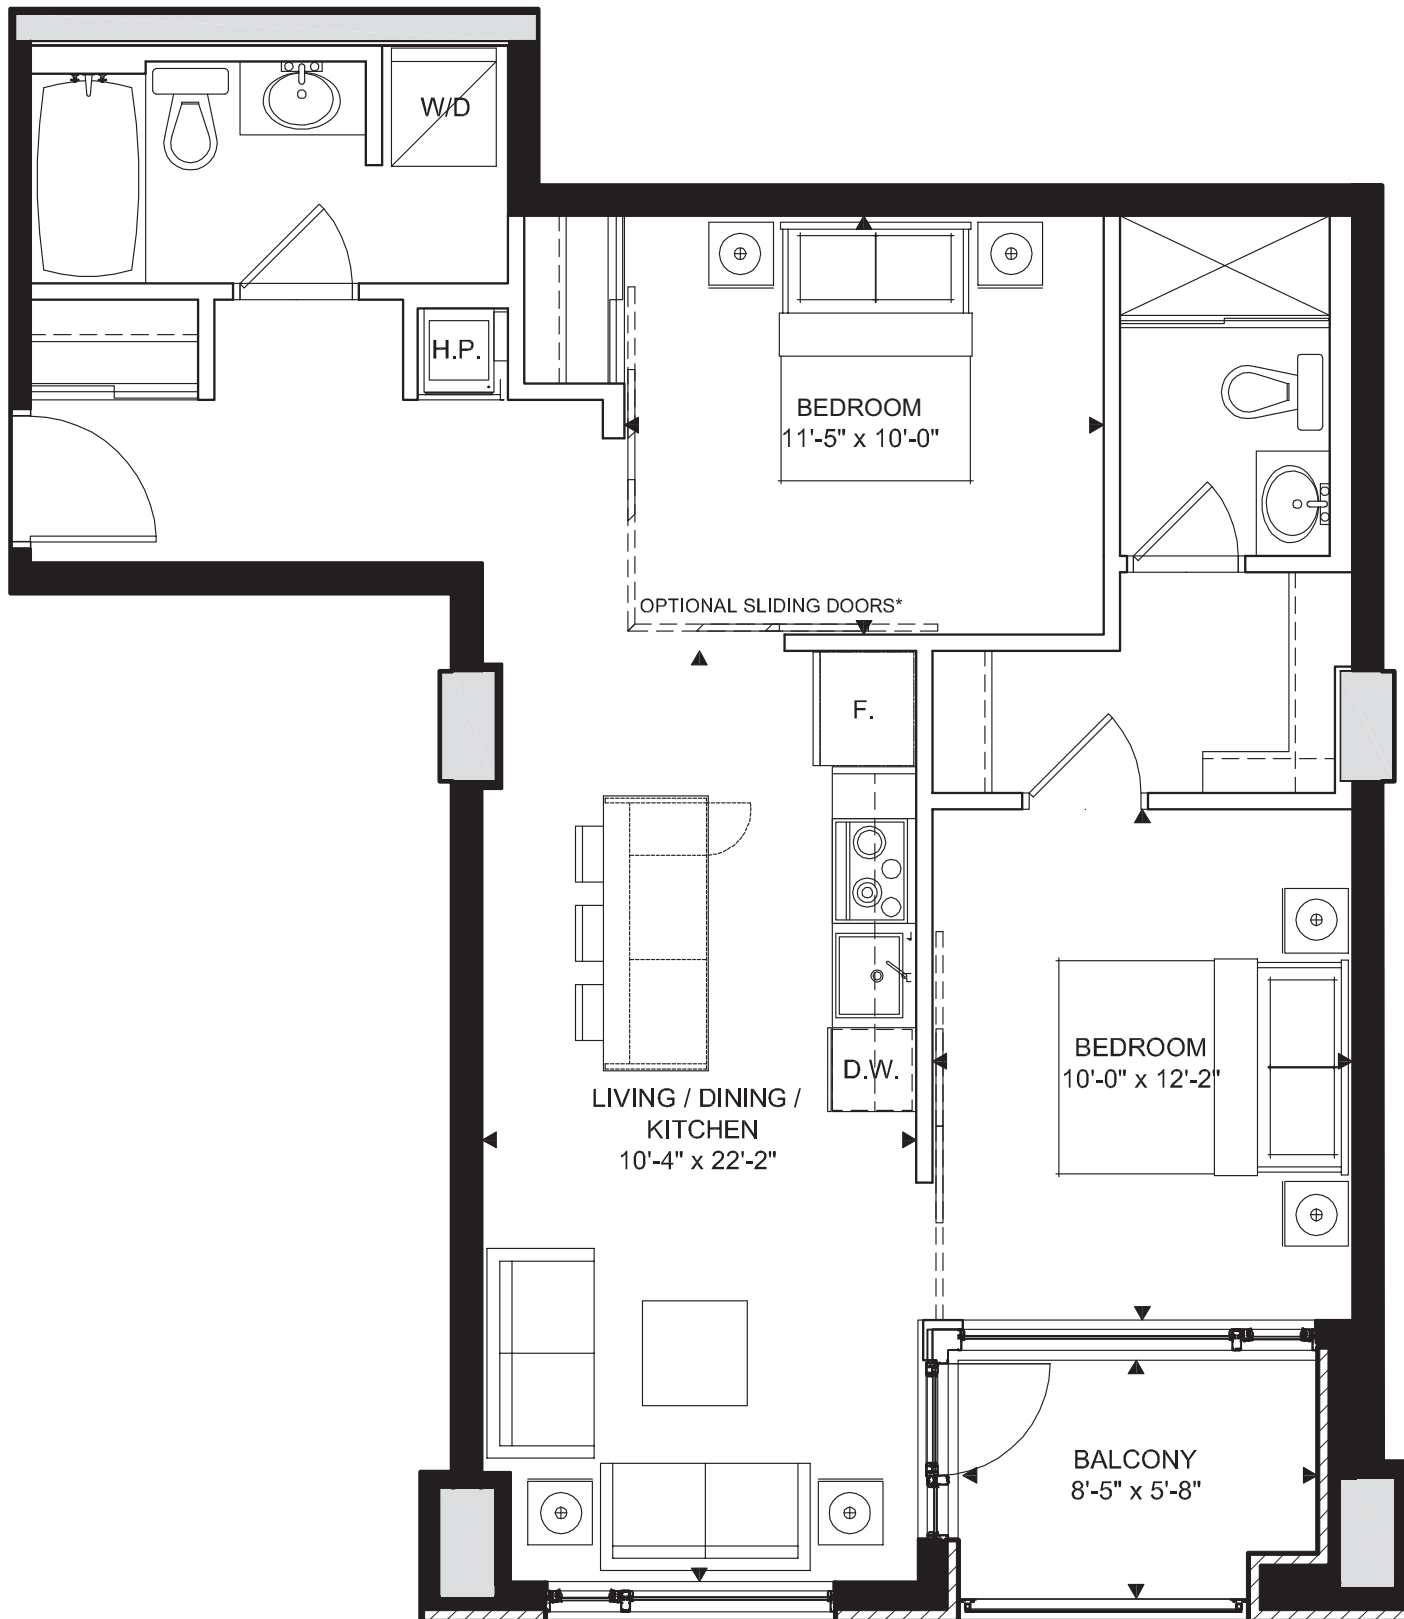

Suite Type Y

2 BEDROOM

862 TOTAL SQ. FT.

Suite 816 sq. ft. | Balcony 46 sq. ft.

Floors 3-8

307, 407, 507,
607, 707, 807

E & OE July 4, 2012

* WITH THE ADDITION OF THE OPTIONAL SLIDING DOORS, THE BEDROOM BECOMES A STUDY