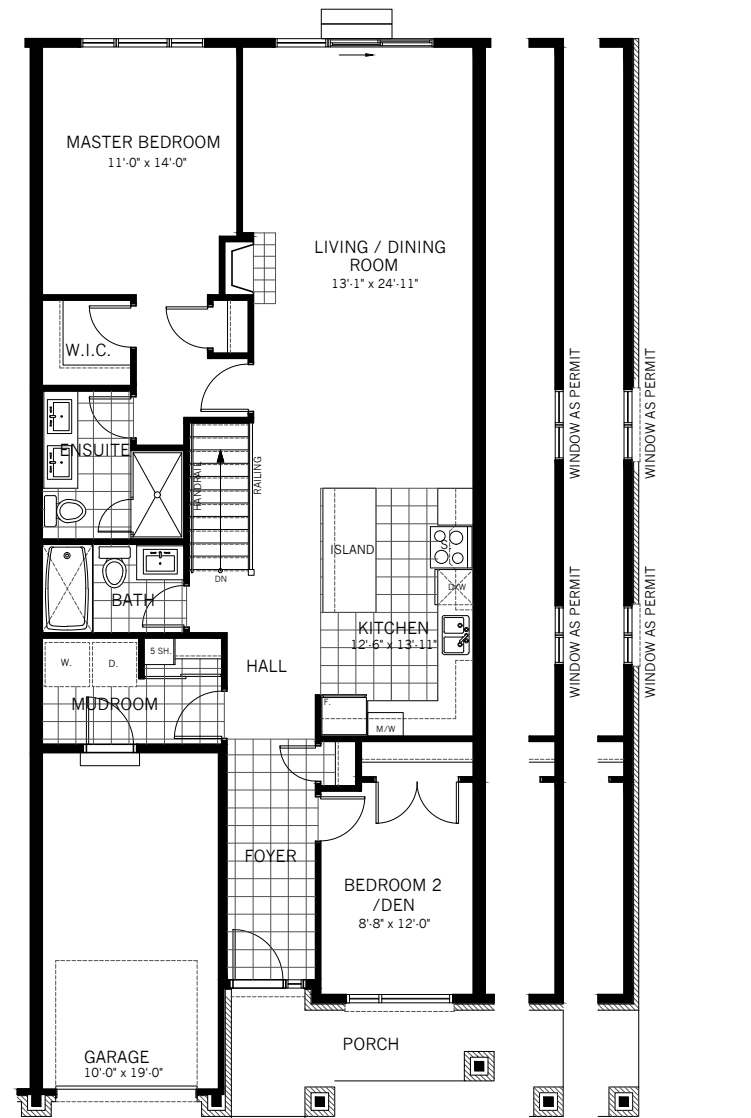

BASEMENT FLOOR PLAN
 FINISHED ROOM: 11 Sq. Ft. OPTIONAL FINISHED RECREATION ROOM: 380 Sq. Ft.

GROUND FLOOR PLAN - 1,230 sq.ft.

Actual usable floor space may vary from stated floor area. E. & O. E. Plans and specifications are subject to change without notice. March 2016.

Linden 1,241 sq ft

ASHCROFT
 BUILDING YOUR LIFESTYLE