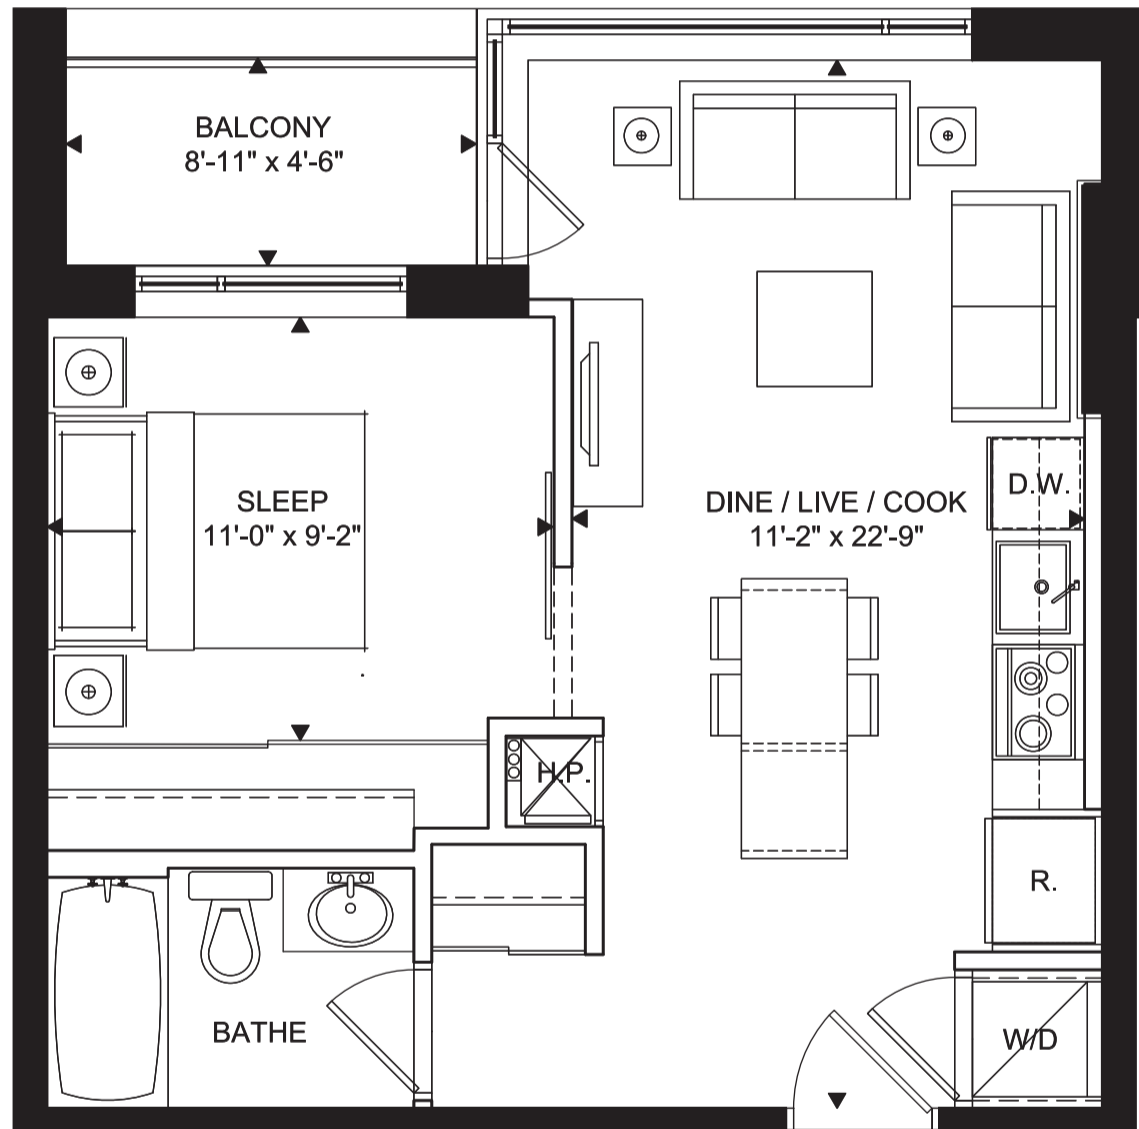

SUITE TYPE

BEDROOMS	SUITE SQ. FT.
1	525
	BALCONY
	40

565 SQ. FT.

101, 102, 103, 104, 204, 205, 206, 207, 304, 305, 306, 307, 314, 315, 316, 317, 404, 405, 406, 407, 414, 415, 416, 417, 504, 505, 506, 507, 514, 515, 516, 517, 604, 605, 606, 607, 614, 615, 616, 617, 704, 705, 706, 707, 804, 805, 806, 807

E. & O.E. Mar 2010

SCALE: 1 : 50

A — 1 BEDROOM — 565 SQ. FT.

Includes balconies or terrace as per plan