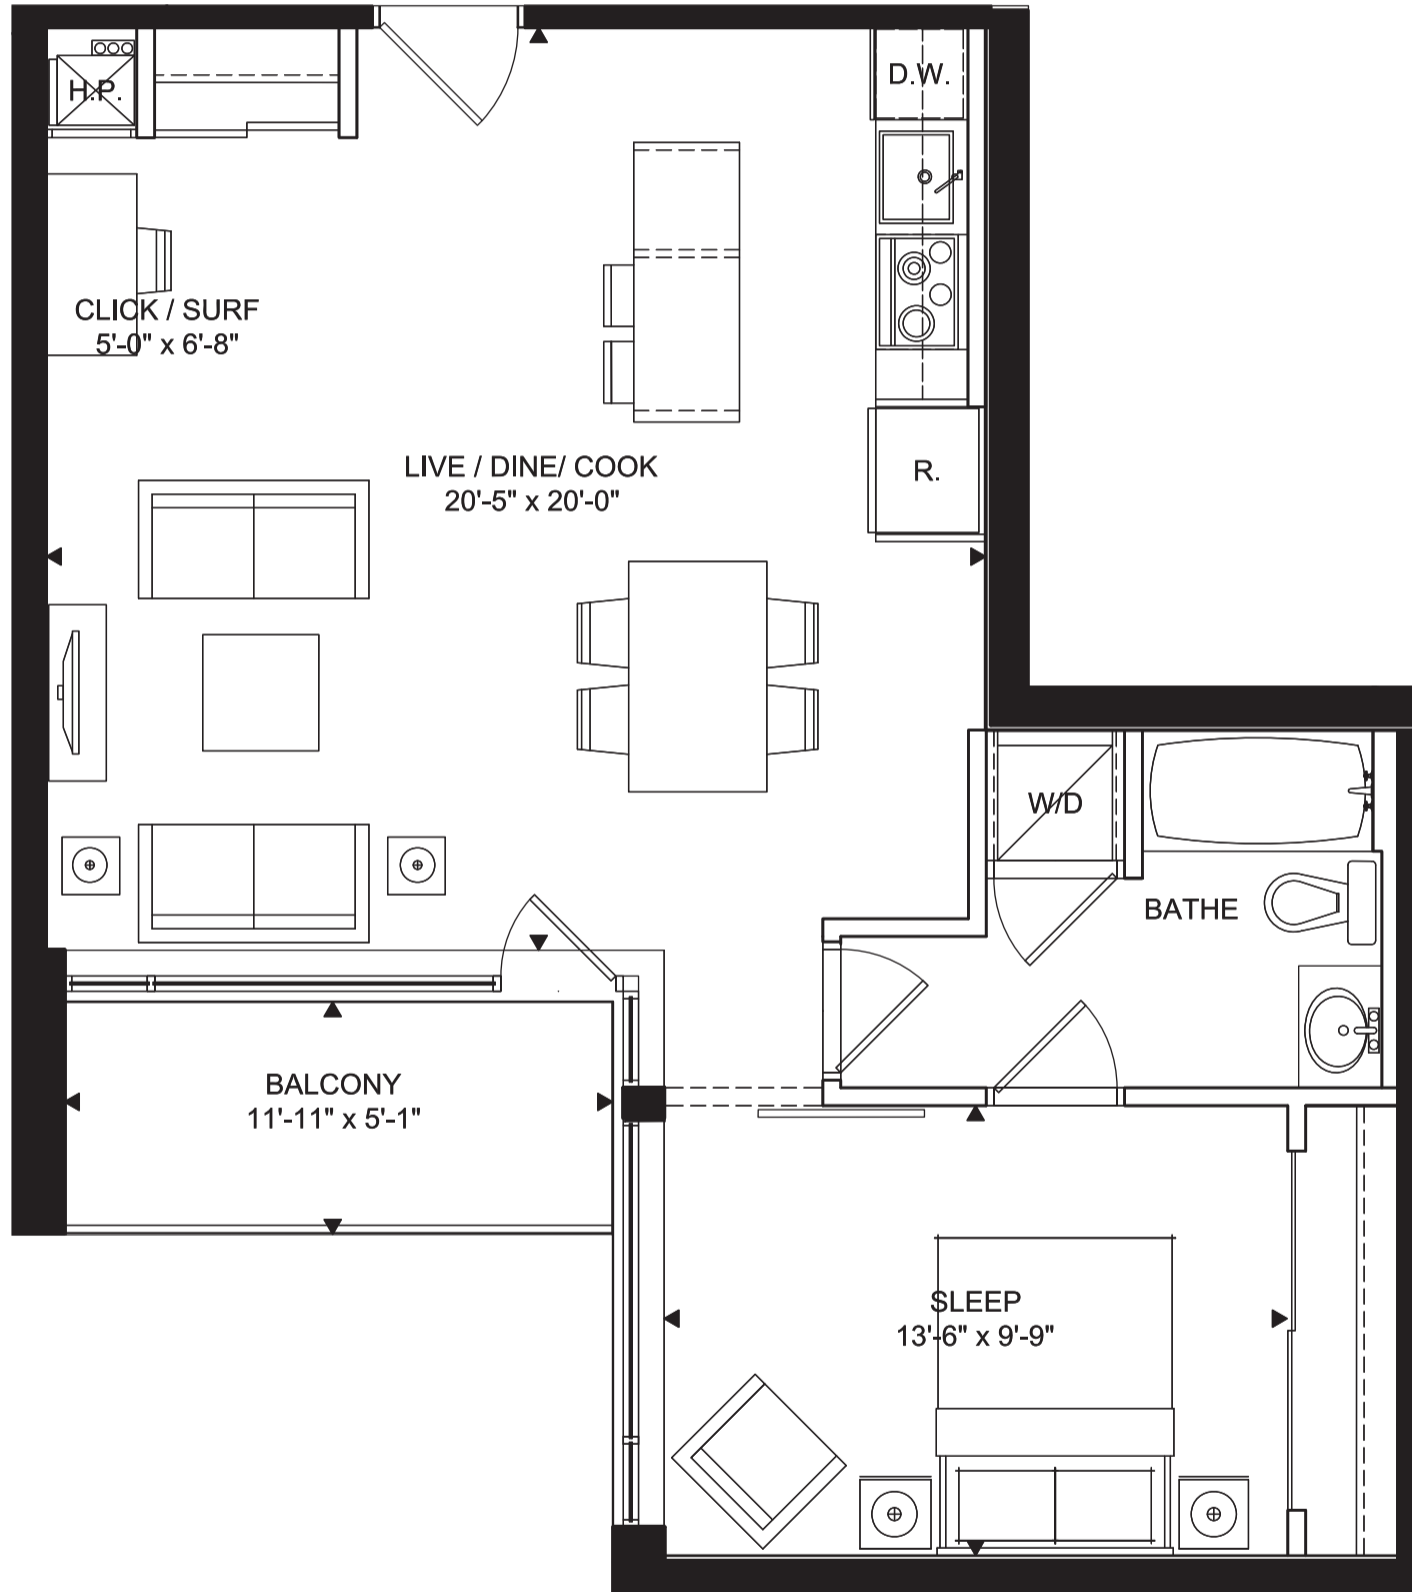

SUITE TYPE

BEDROOMS	SUITE SQ. FT.
1 + DEN	735
	BALCONY 60

311, 411, 511, 611
710, 810 **795** SQ. FT.

E. & O.E. Mar 2010

SCALE: 1 : 50

C — 1 BEDROOM + DEN — 795 SQ. FT.

Includes balconies or terrace as per plan