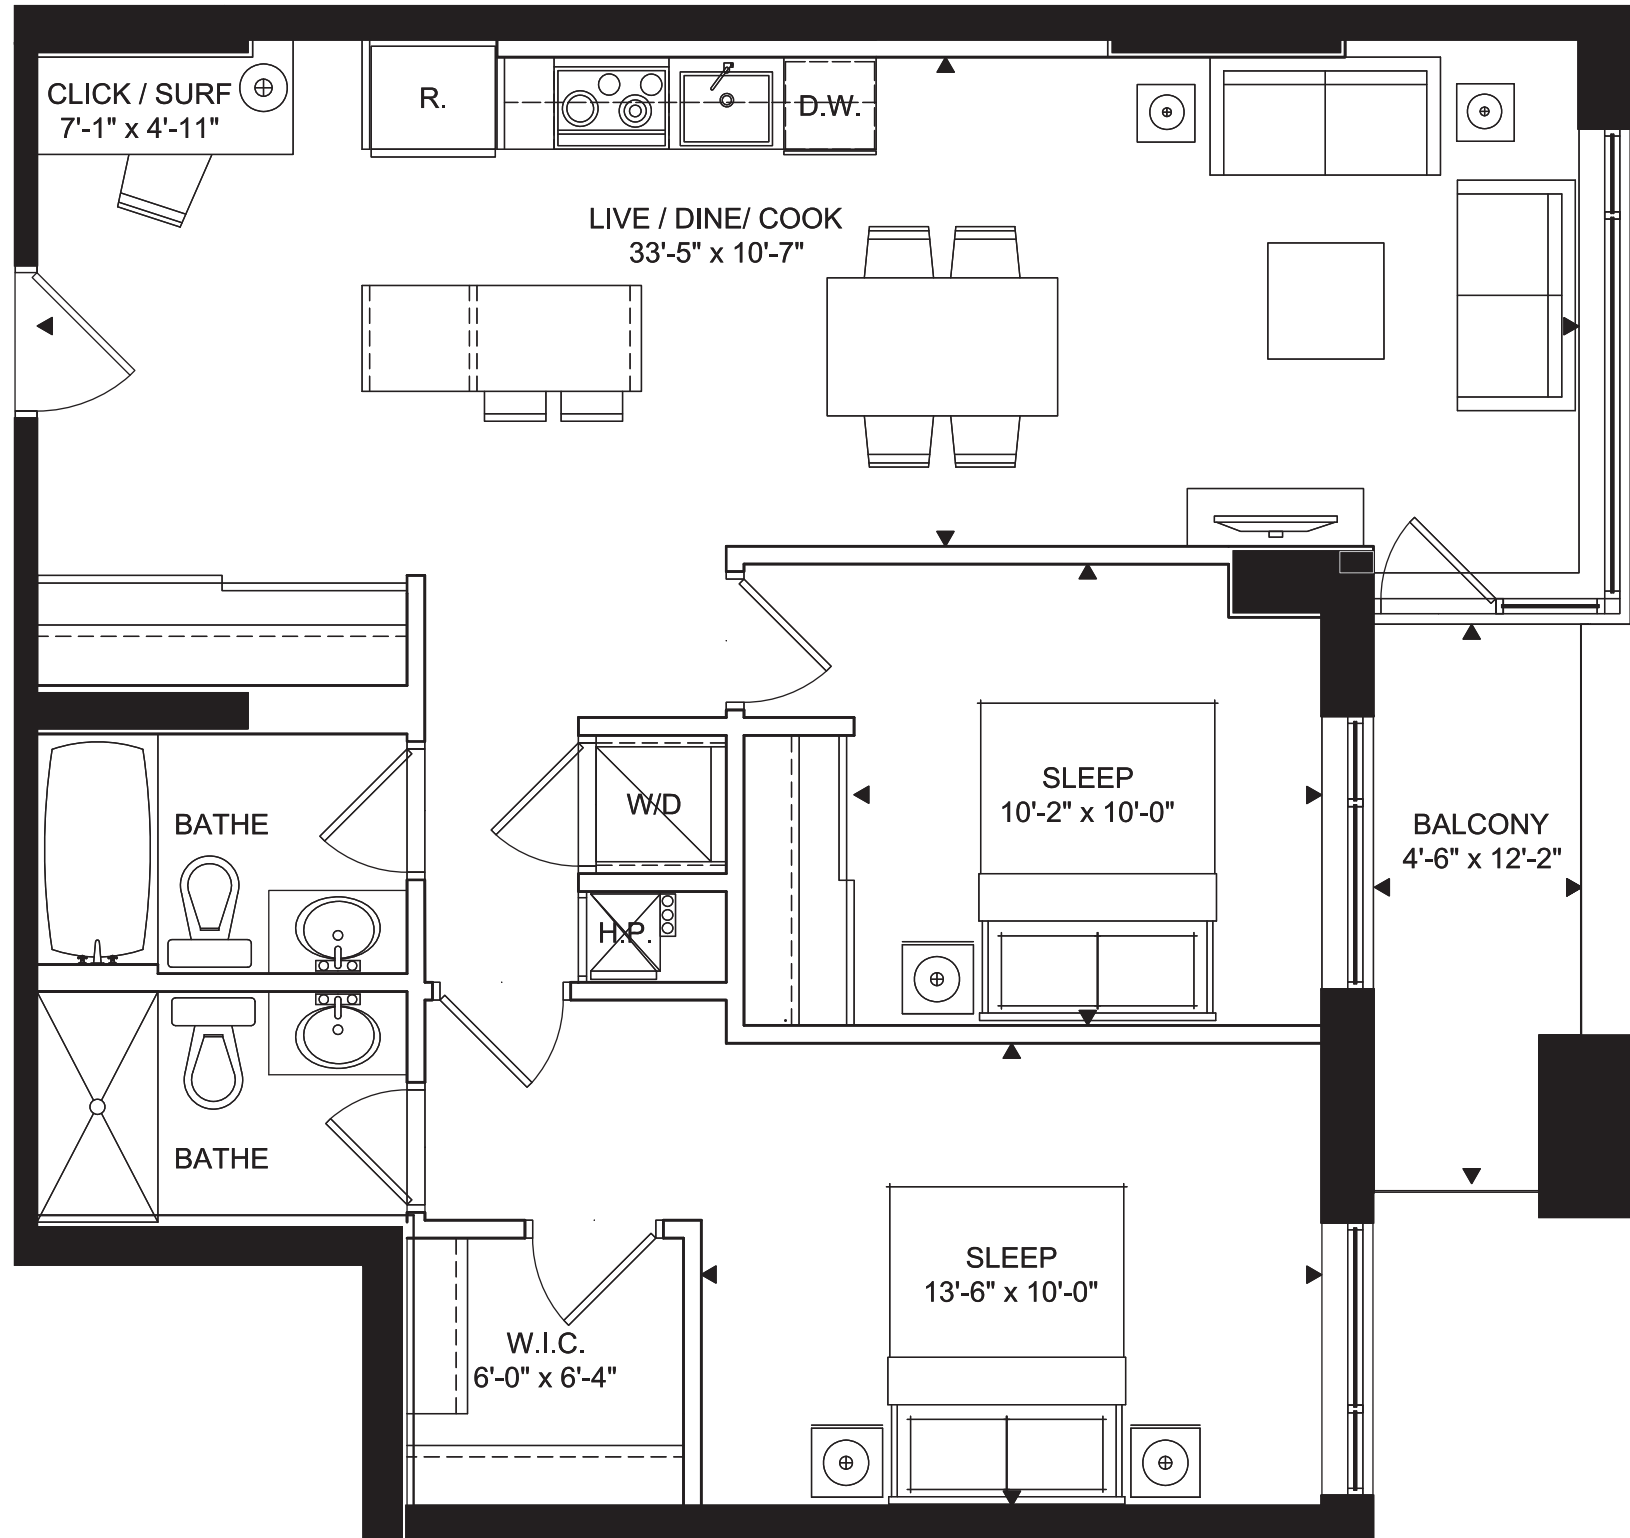

SUITE TYPE

BEDROOMS	SUITE SQ. FT.
2 + DEN	984
	BALCONY
	53

201, 301, 323, 401, 423, 501, 523, 601, 623
1037 SQ. FT.

E. & O.E. Mar 2010

SCALE: 1 : 50

J — 2 BEDROOM + DEN — 1037 SQ. FT.

Includes balconies or terrace as per plan