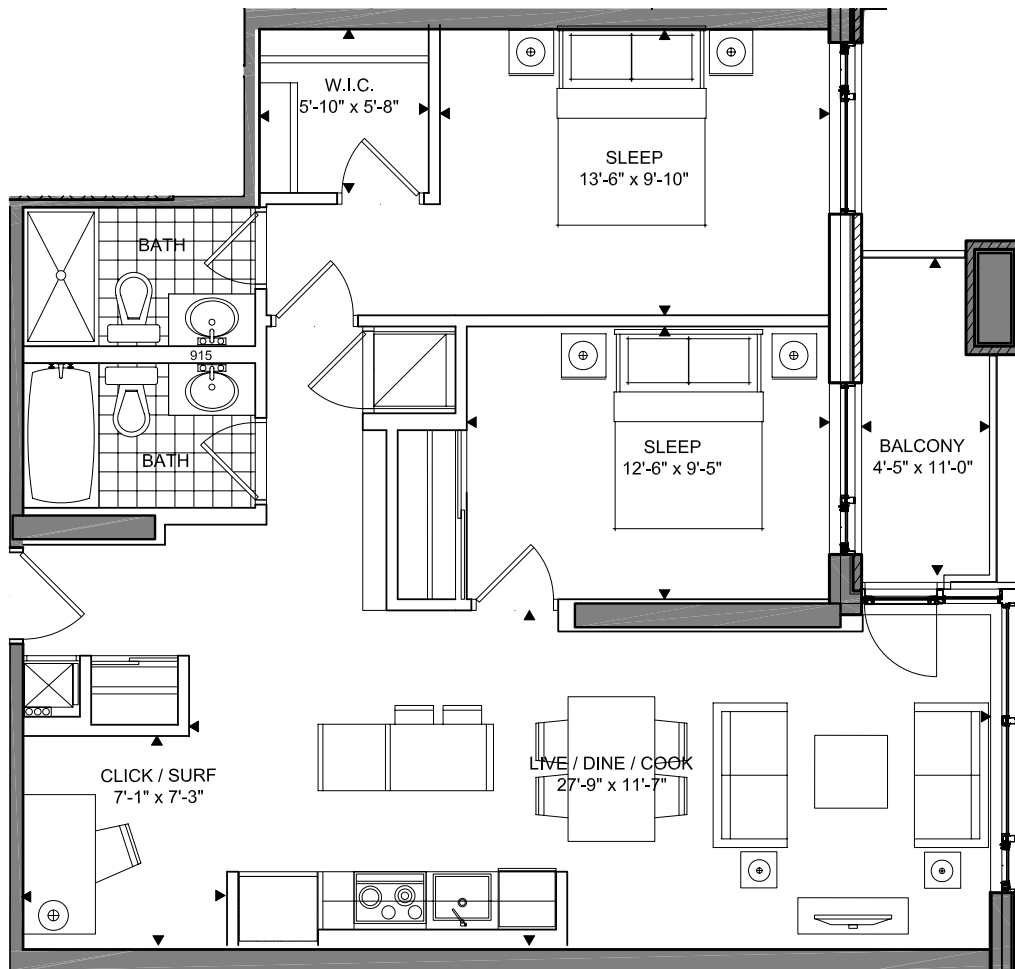

111 RICHMOND ROAD
OTTAWA ONTARIO

3rd to 6th FLOOR

UNIT TYPE JR
TWO BEDROOM

323,423,523,623

UNIT AREA = 984 sq.ft.
PLUS 50 sq.ft OF BALCONY = 1034 sq.ft