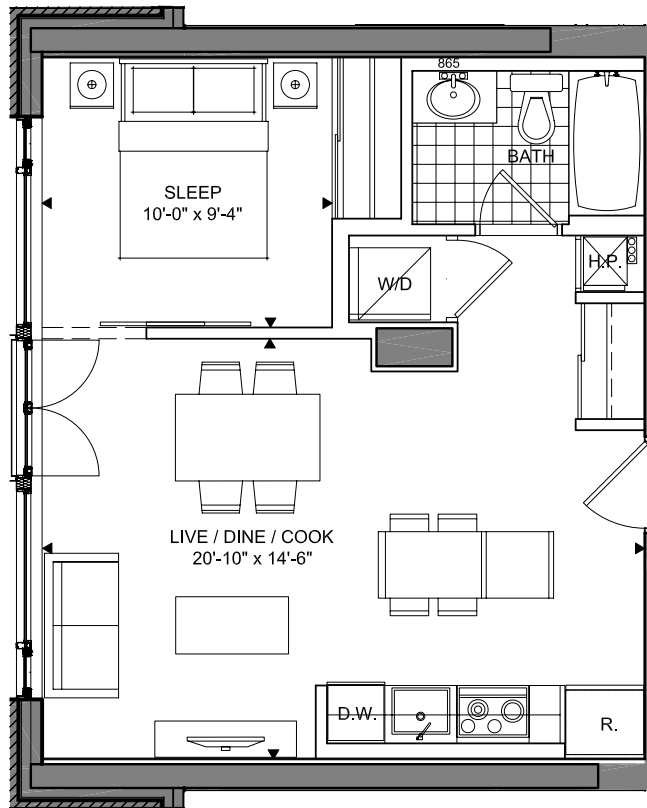

111 RICHMOND ROAD
OTTAWA ONTARIO

3rd to 8th FLOOR

UNIT TYPE U
ONE BEDROOM
312,412,512,612,711,811

UNIT AREA = 585 sq.ft.