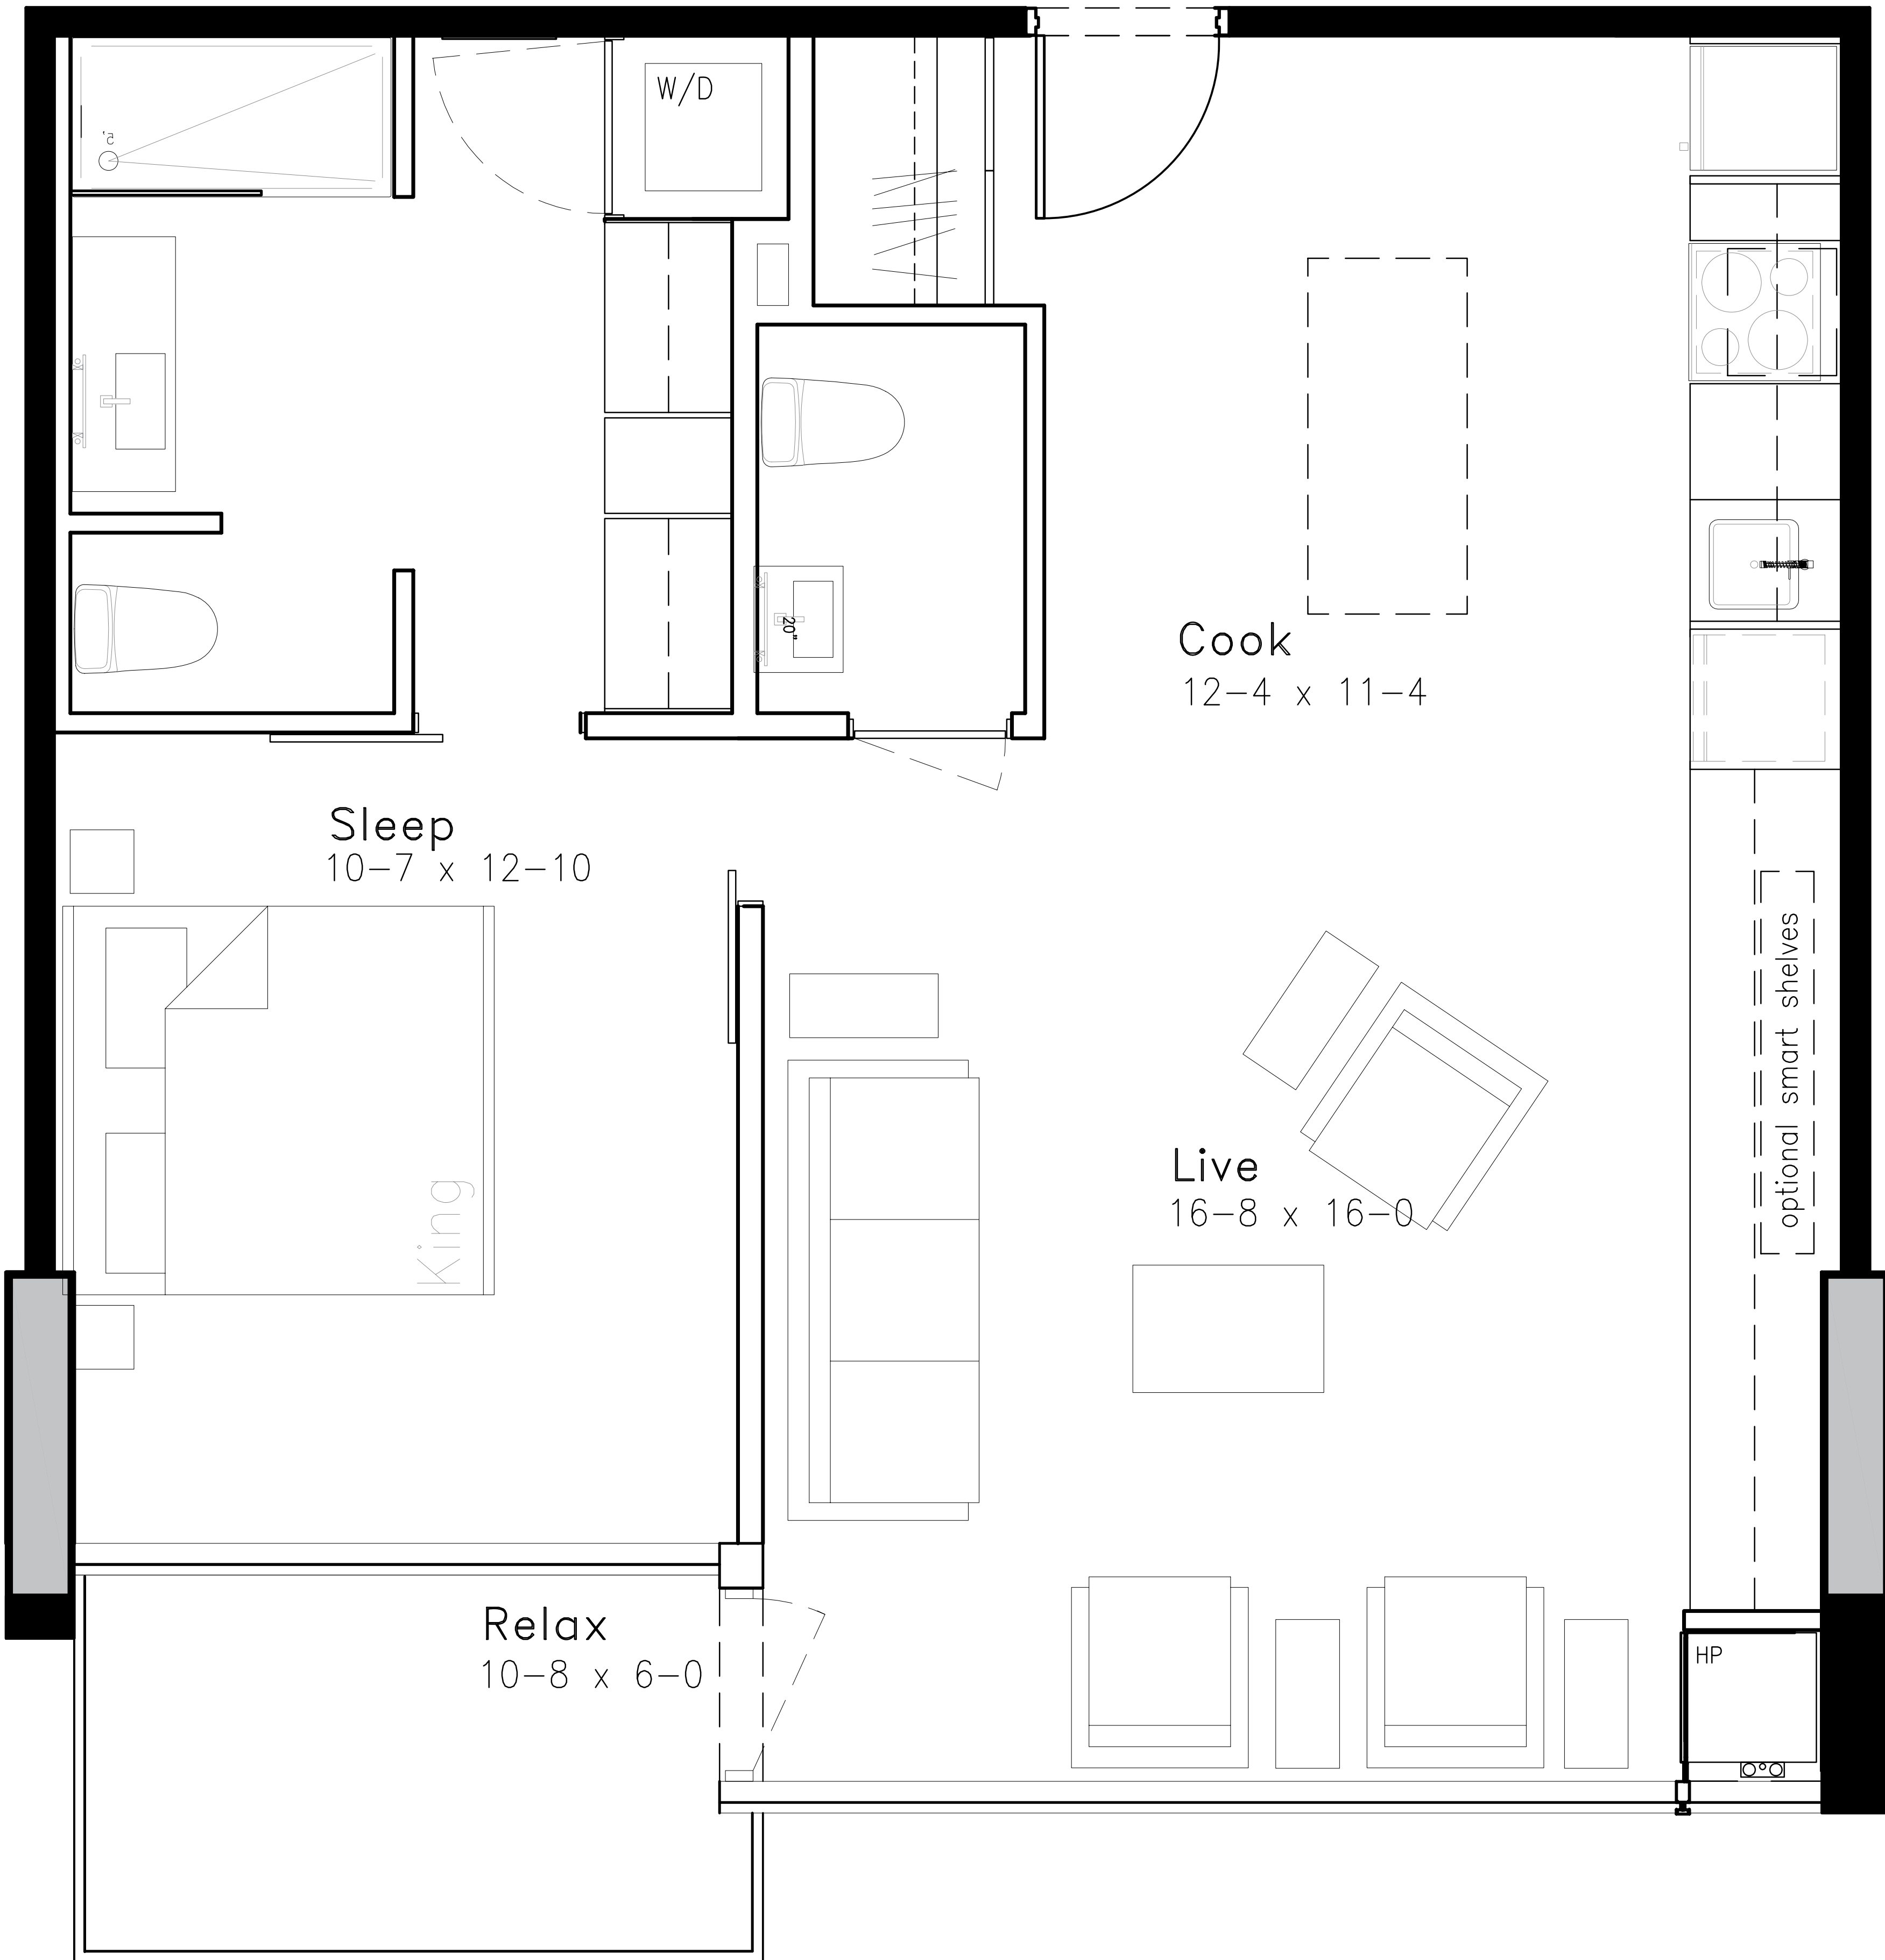

# SUITE TYPE F-REV

**1** BEDROOM  
 805 TOTAL SQ. FT.  
 Suite 740 sq. ft. | Balcony 65 sq. ft.

Central Park Drive

314, 414, 514, 614

Floors 3-6

Experimental Farm

E & OE June 2012