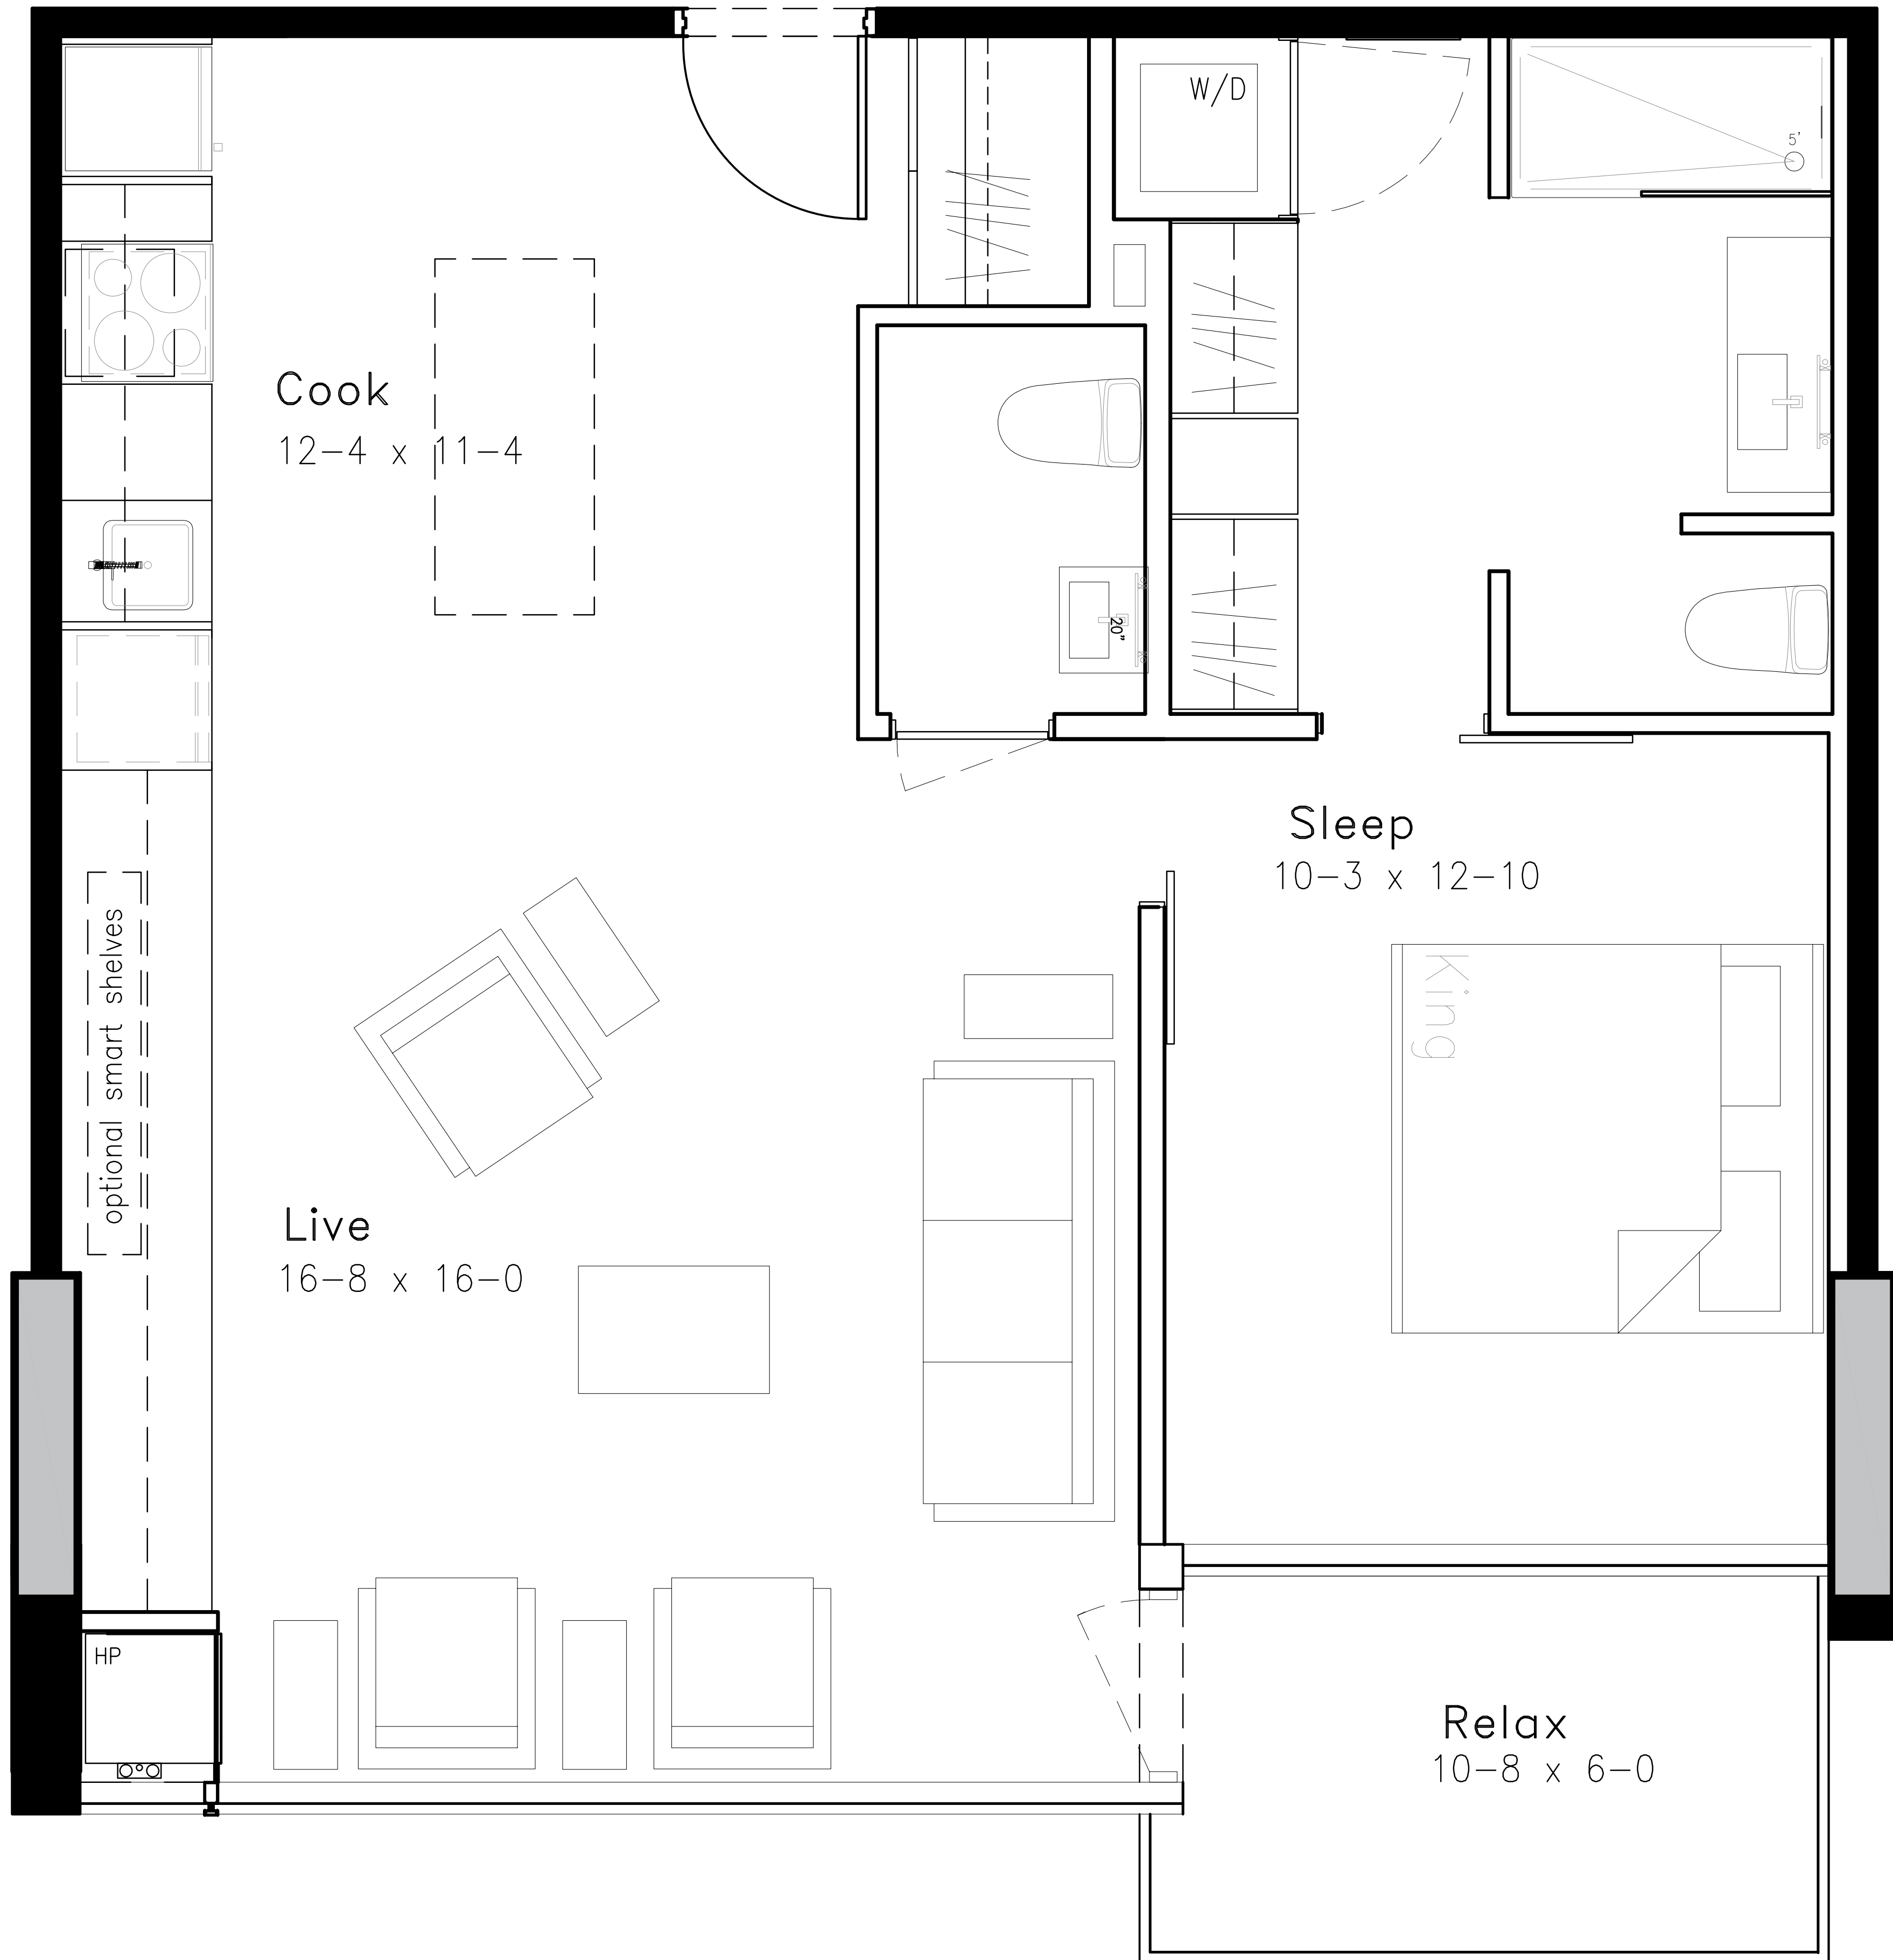

SUITE TYPE F

1 BEDROOM
 805 TOTAL SQ. FT.
 Suite 740 sq. ft. | Balcony 65 sq. ft.

Central Park Drive

315, 415, 515, 615

Floors 3-6

Experimental Farm

E & OE June 2012

AT CENTRAL PARK