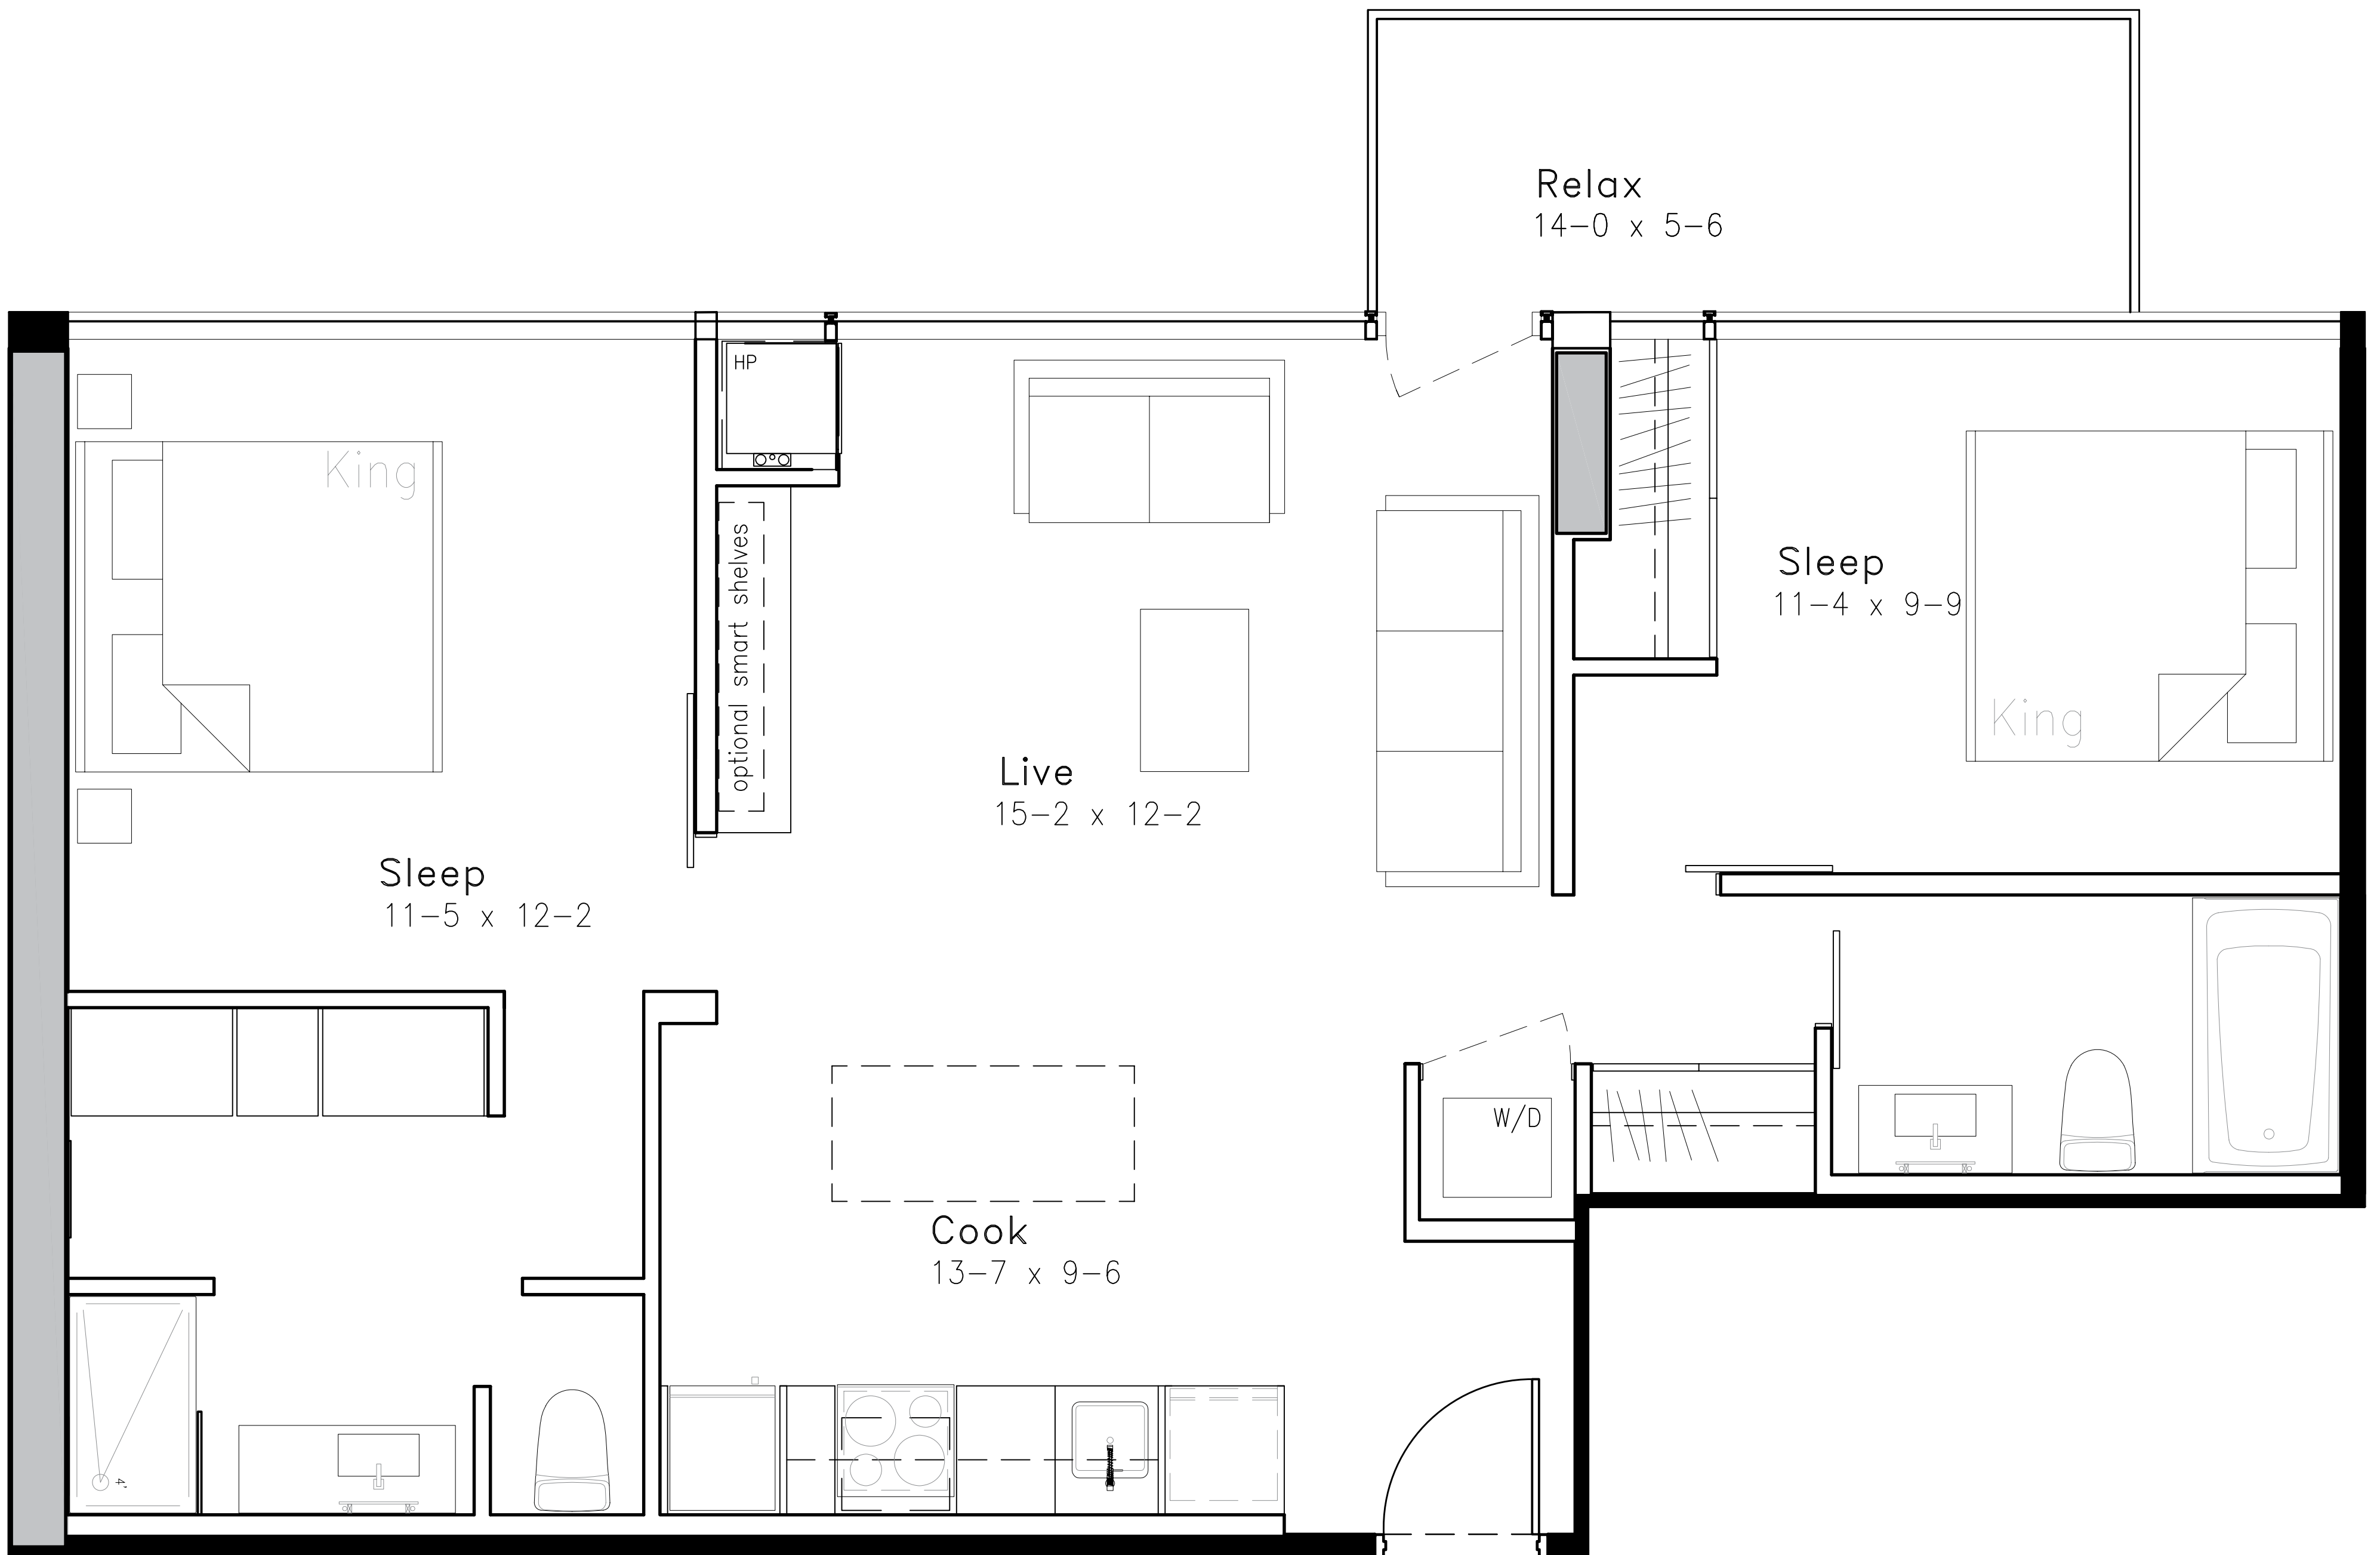

SUITE TYPE K

2 BEDROOM
932 TOTAL SQ. FT.
Suite 855 sq. ft. | Balcony 77 sq. ft.

Central Park Drive

305, 405, 505, 605

Floors 3-6

Experimental Farm

E & OE June 2012