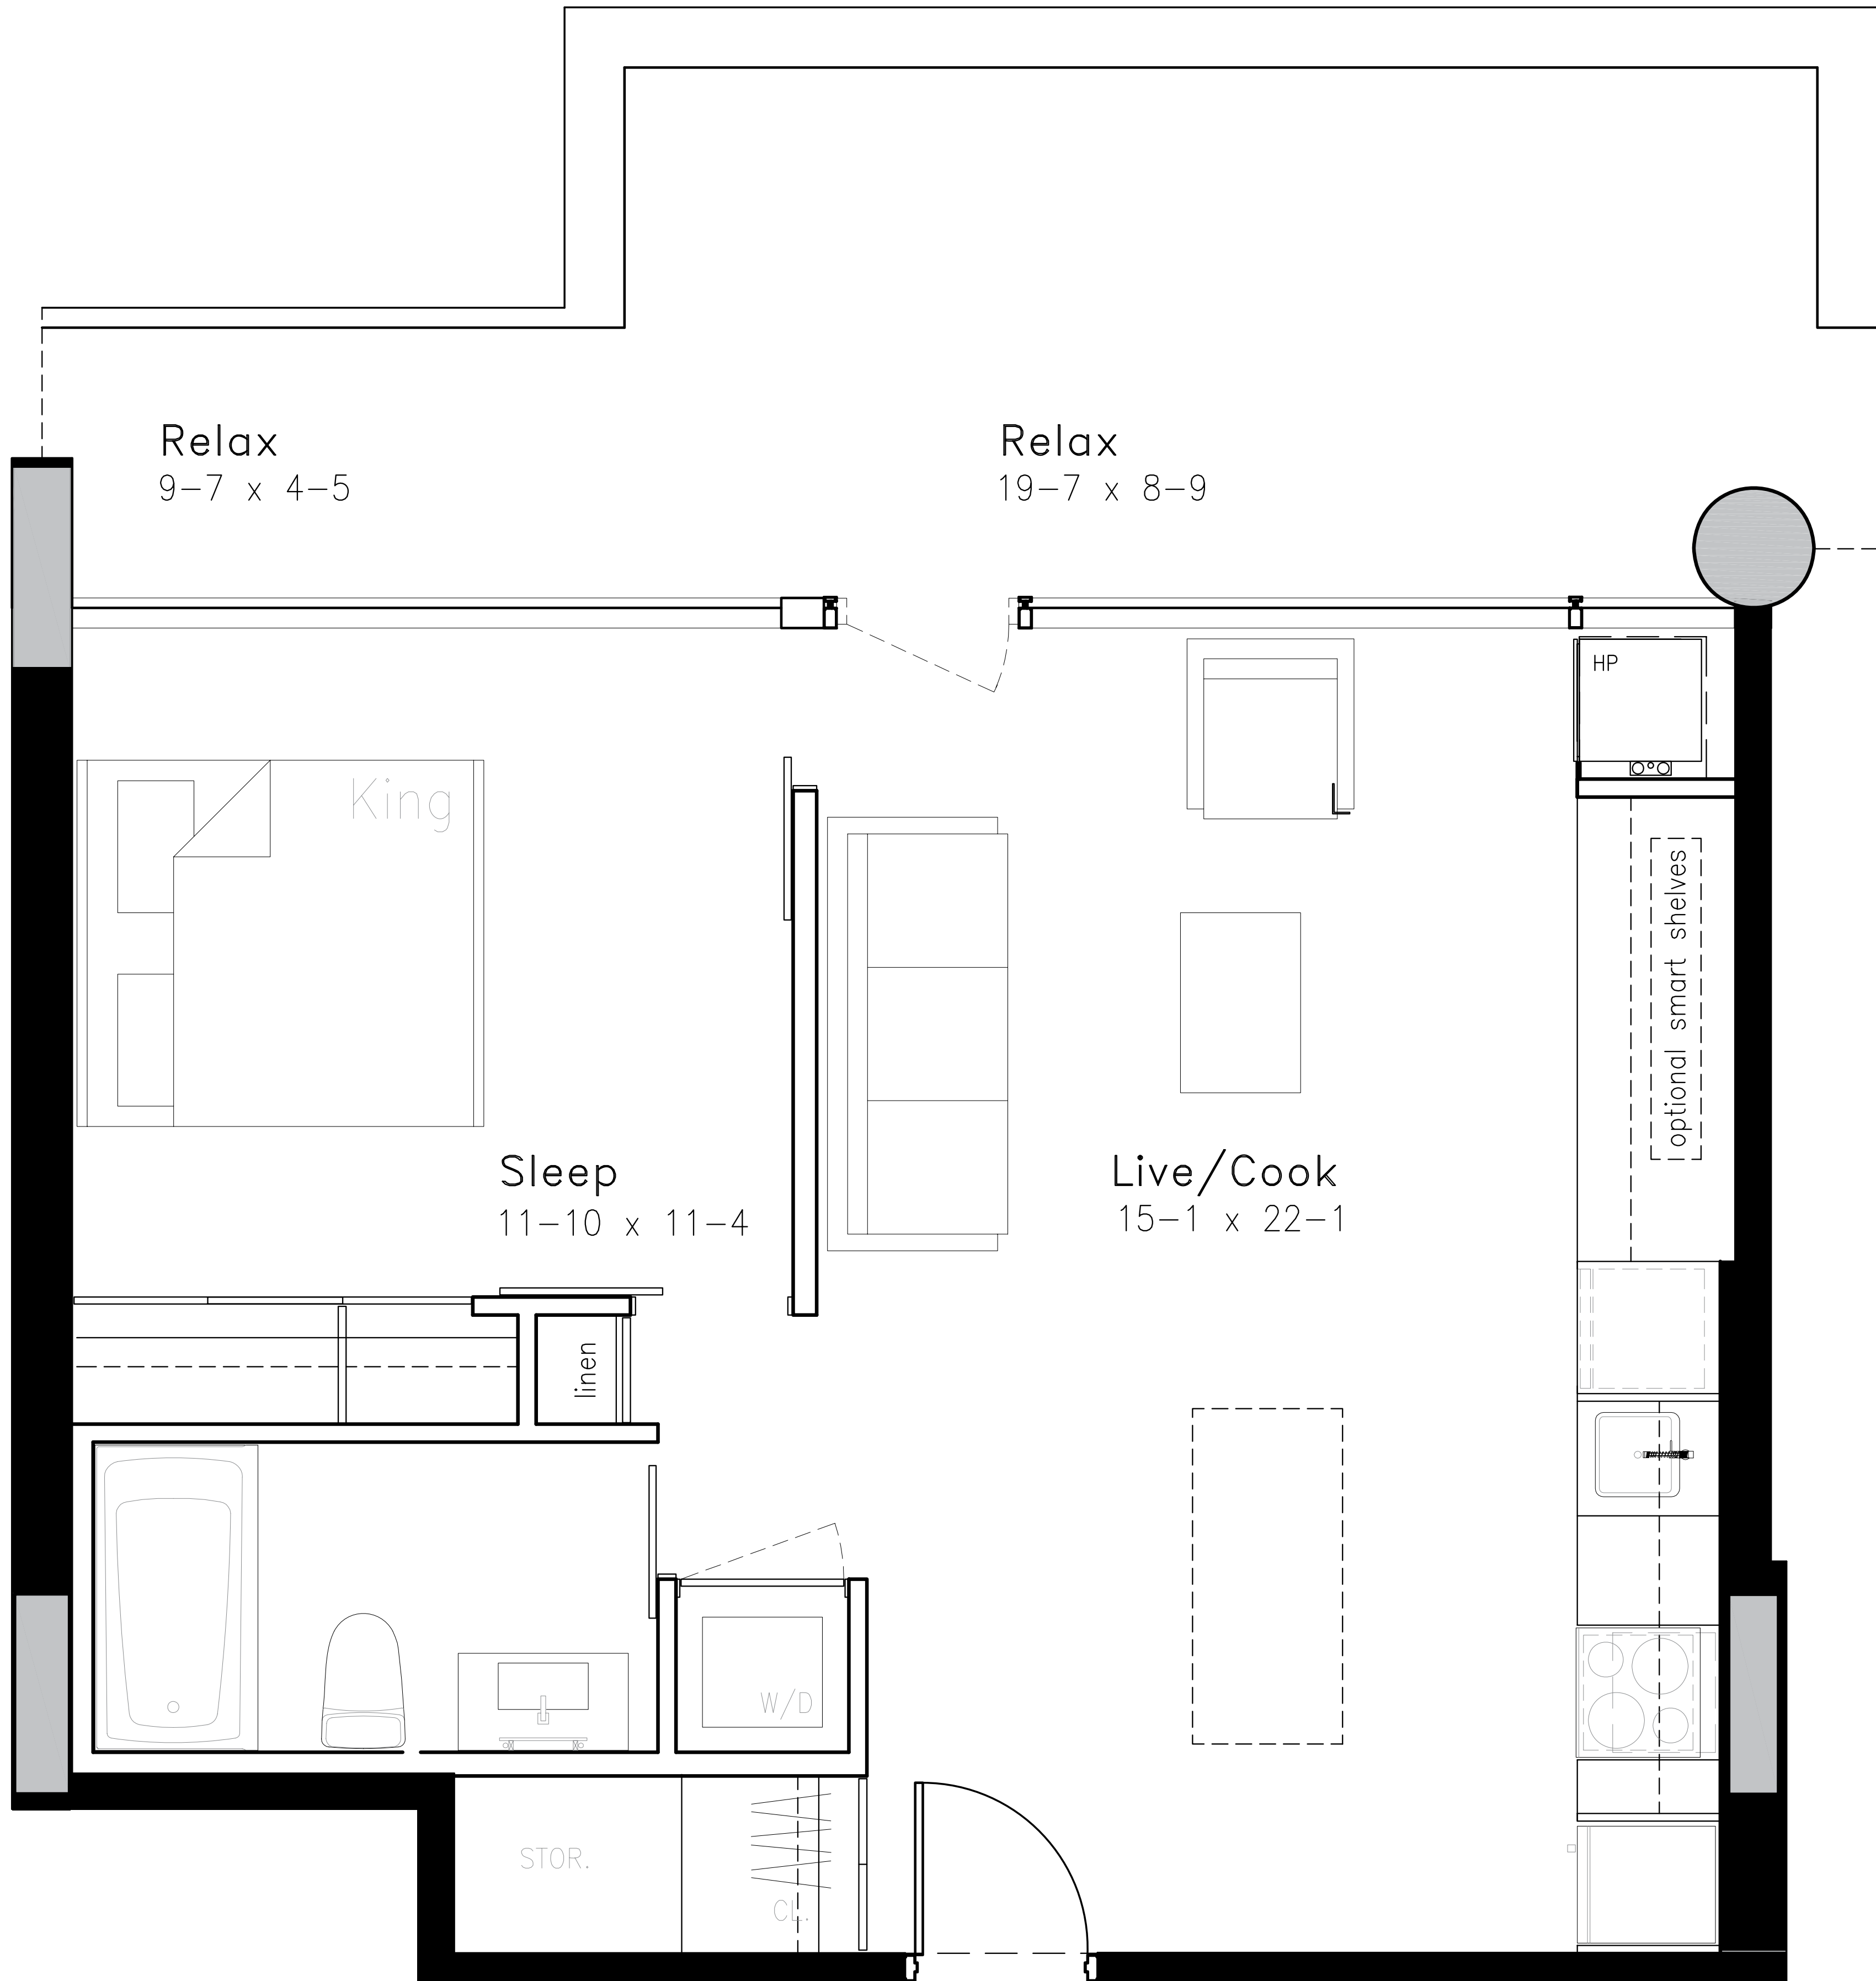

SUITE TYPE R

1 BEDROOM
 865 TOTAL SQ. FT.
 Suite 615 sq. ft. | Balcony 250 sq. ft.

Central Park Drive

207

Floor 2

Experimental Farm

E & OE June 2012

AT CENTRAL PARK