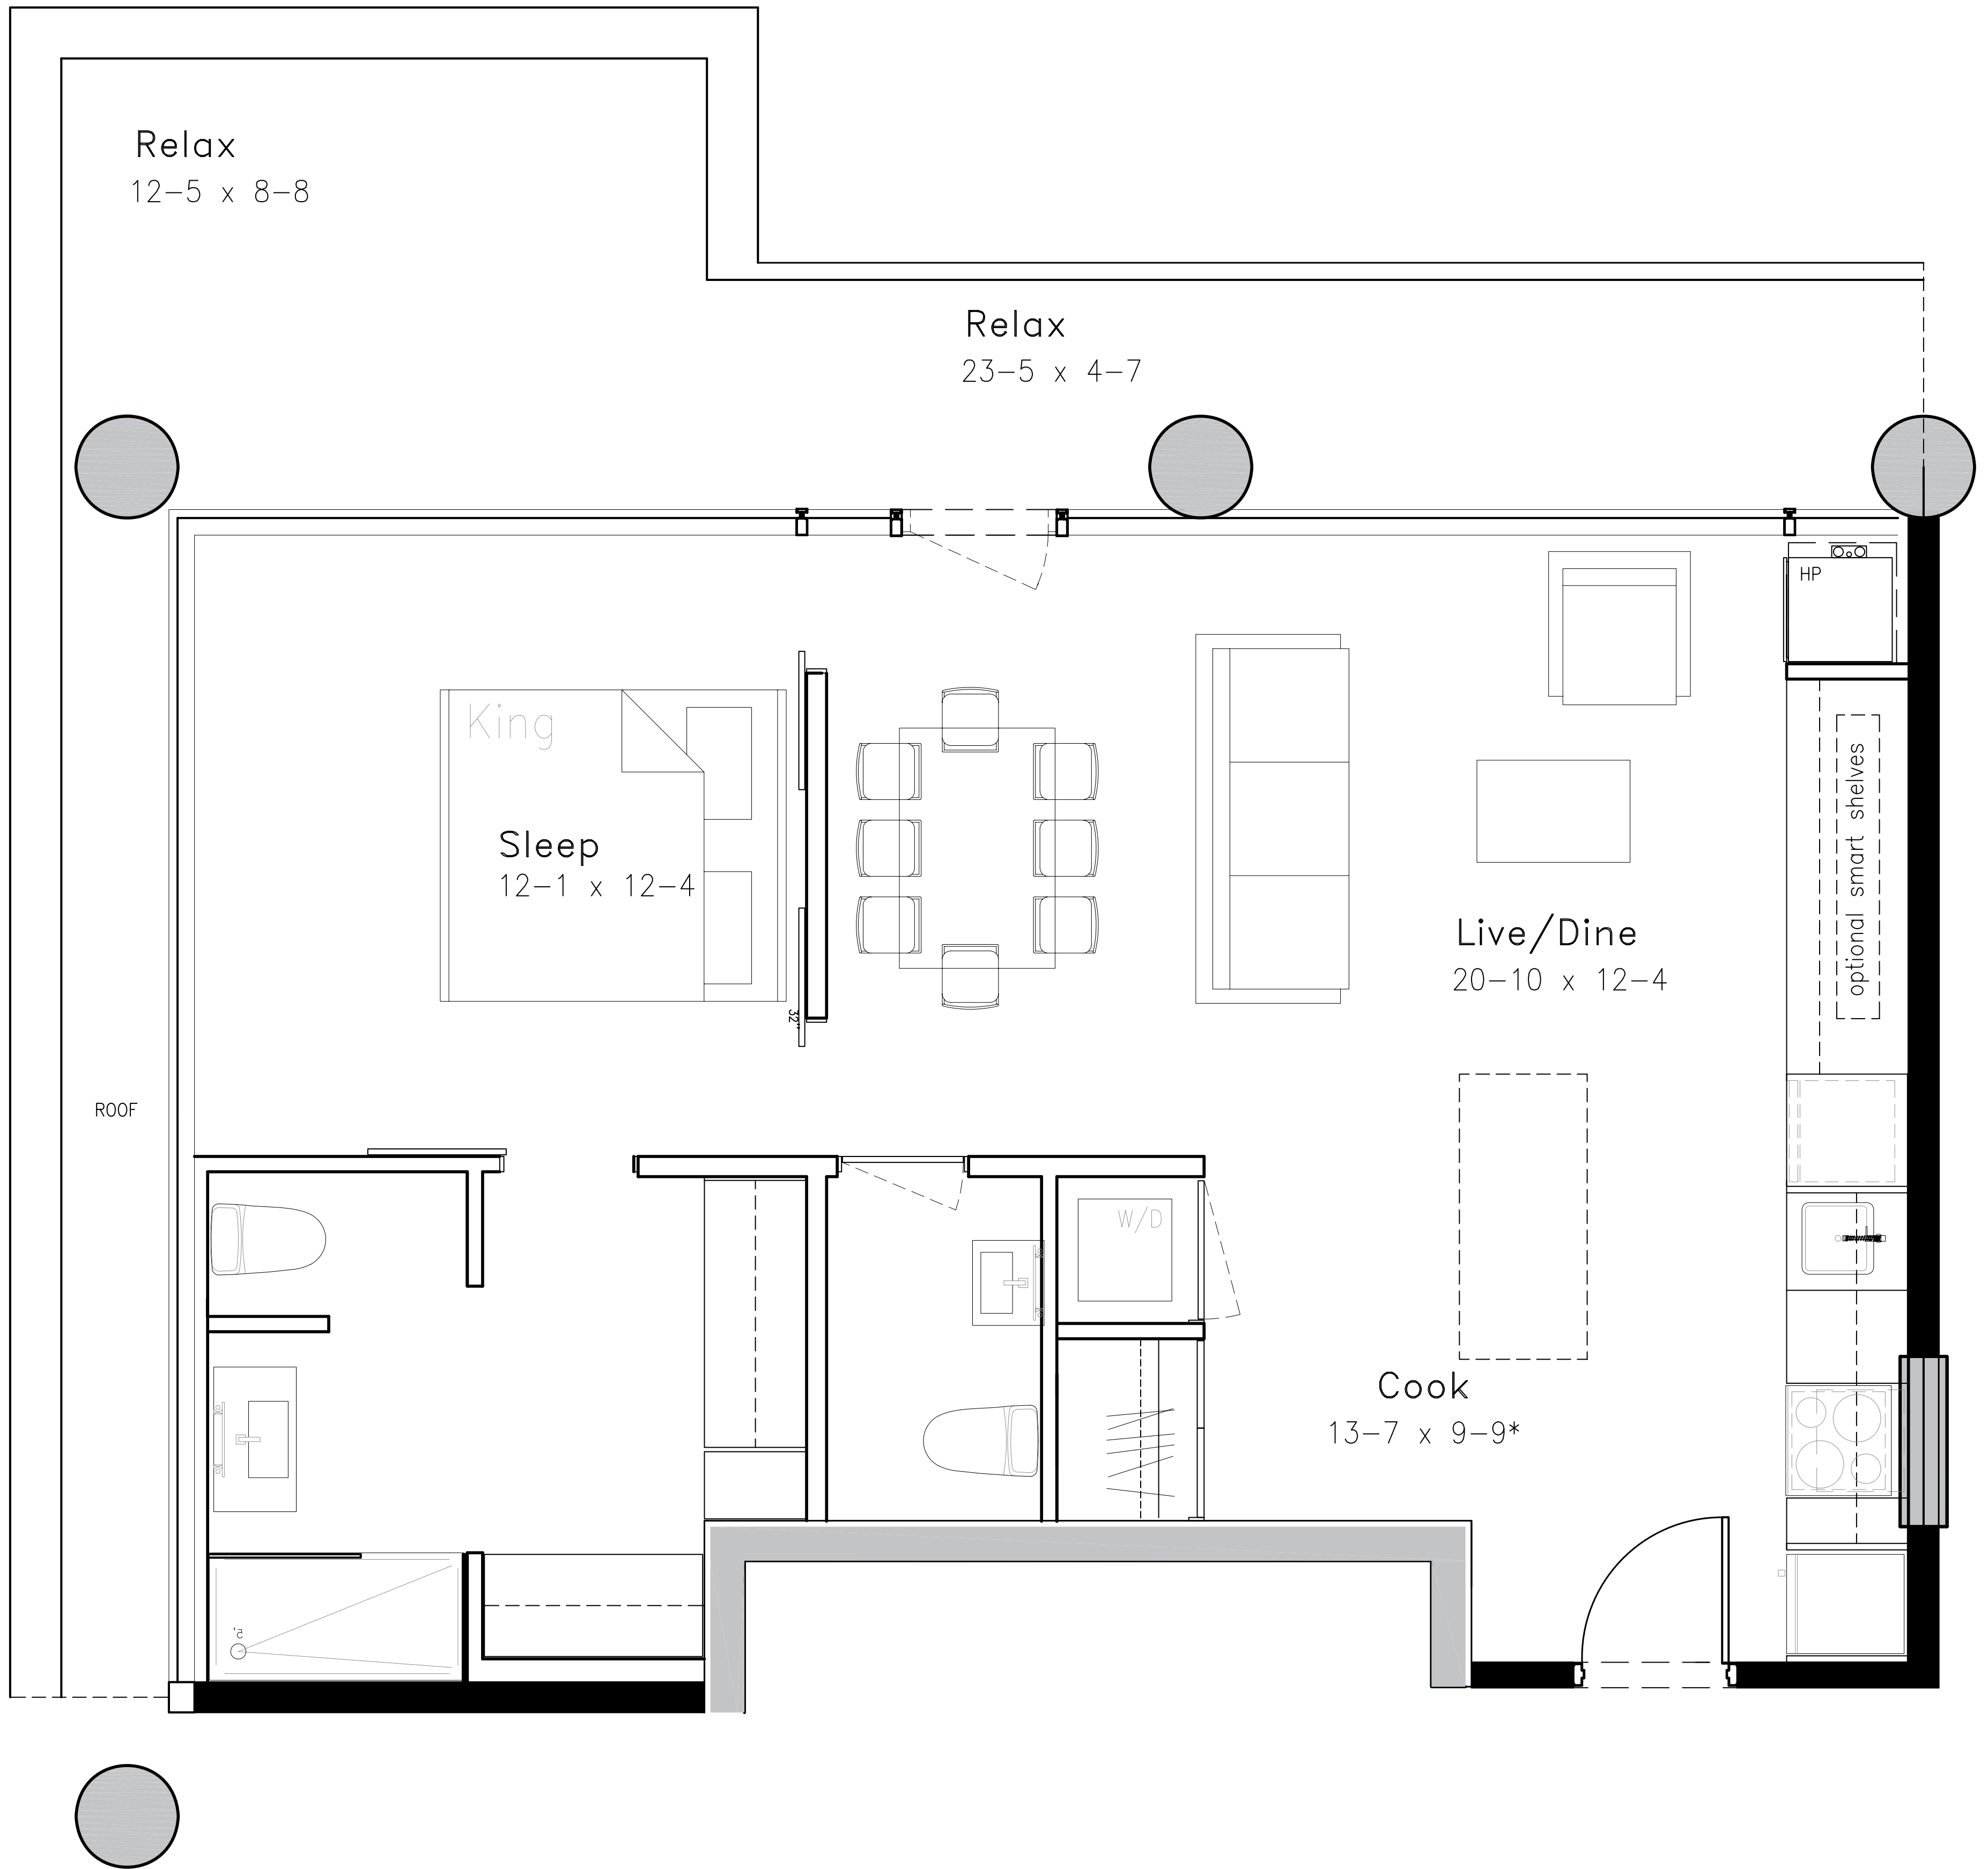

SUITE TYPE T

1 BEDROOM
 925 TOTAL SQ. FT.
 Suite 715 sq. ft. | Balcony 210 sq. ft.

Central Park Drive

201

Floor 2

Experimental Farm

E & OE June 2012