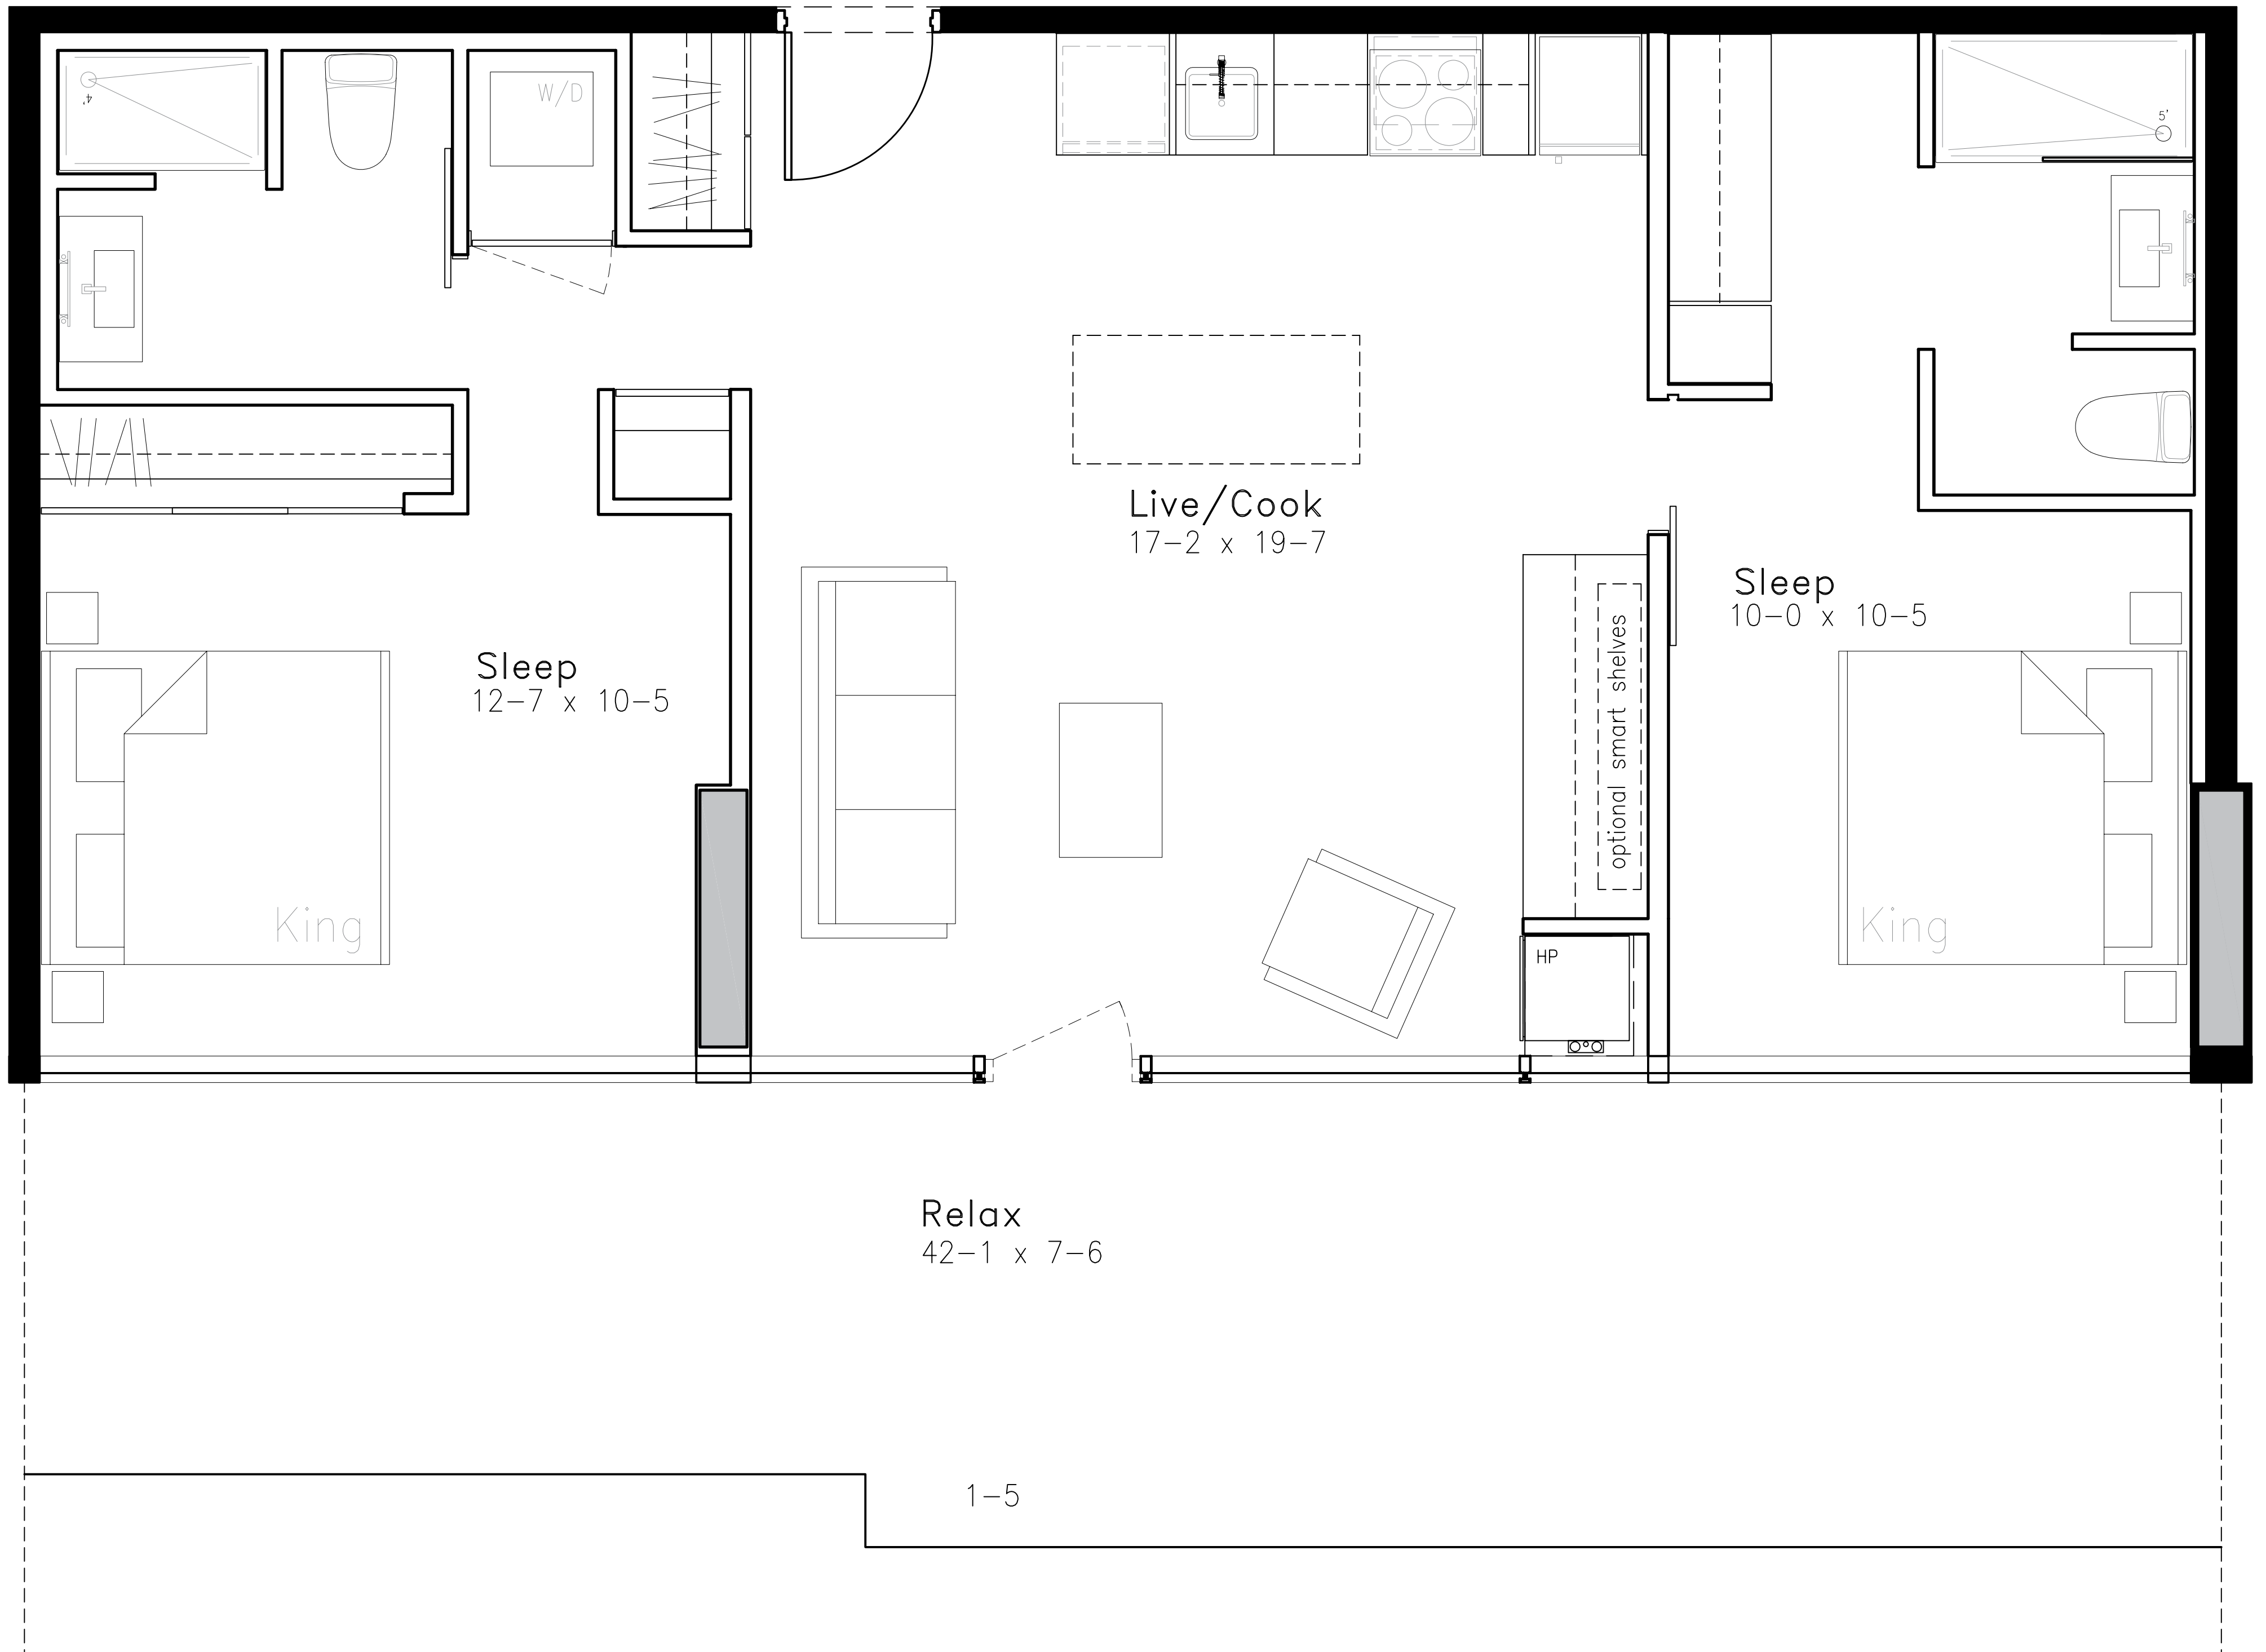

# SUITE TYPE V

**2** BEDROOM  
 1,212 TOTAL SQ. FT.  
 Suite 860 sq. ft. | Balcony 352 sq. ft.

Central Park Drive

211

Floor 2

Experimental Farm

E & OE June 2012

AT CENTRAL PARK