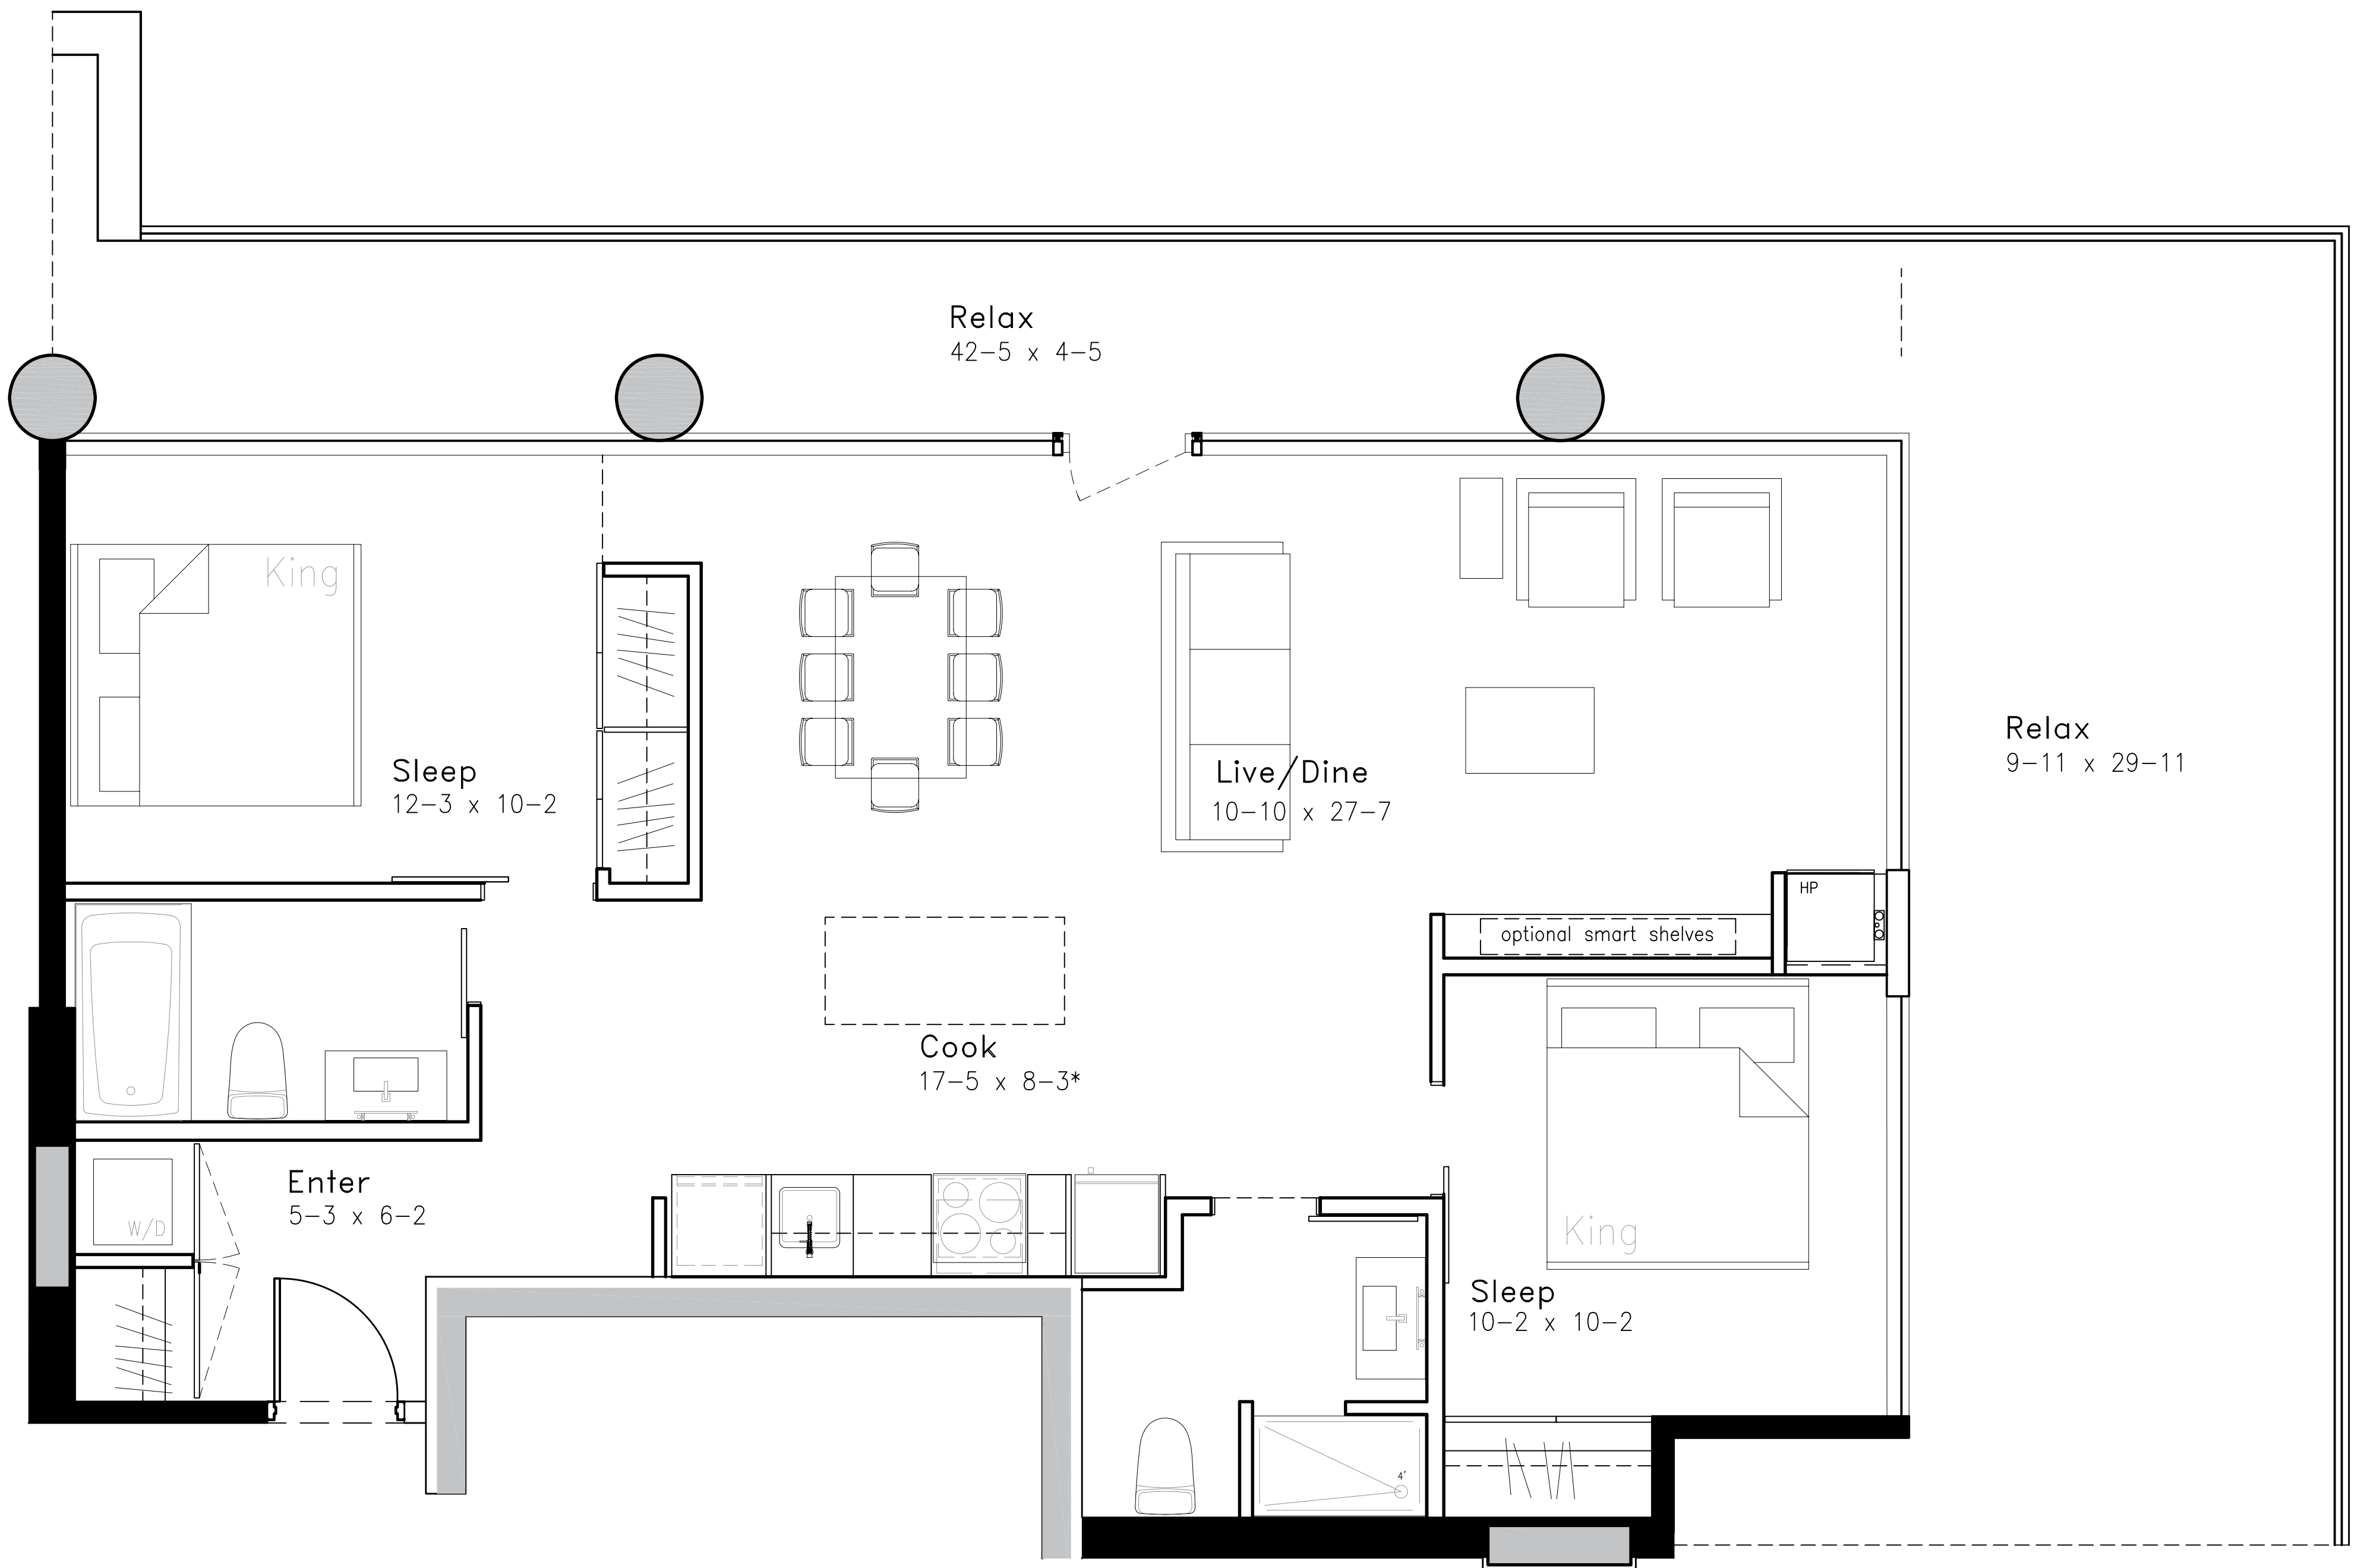

# SUITE TYPE X

**2** BEDROOM  
1,460 TOTAL SQ. FT.  
Suite 945 sq. ft. | Balcony 515 sq. ft.

Central Park Drive

208

Floor 2

Experimental Farm

E & OE June 2012

AT CENTRAL PARK