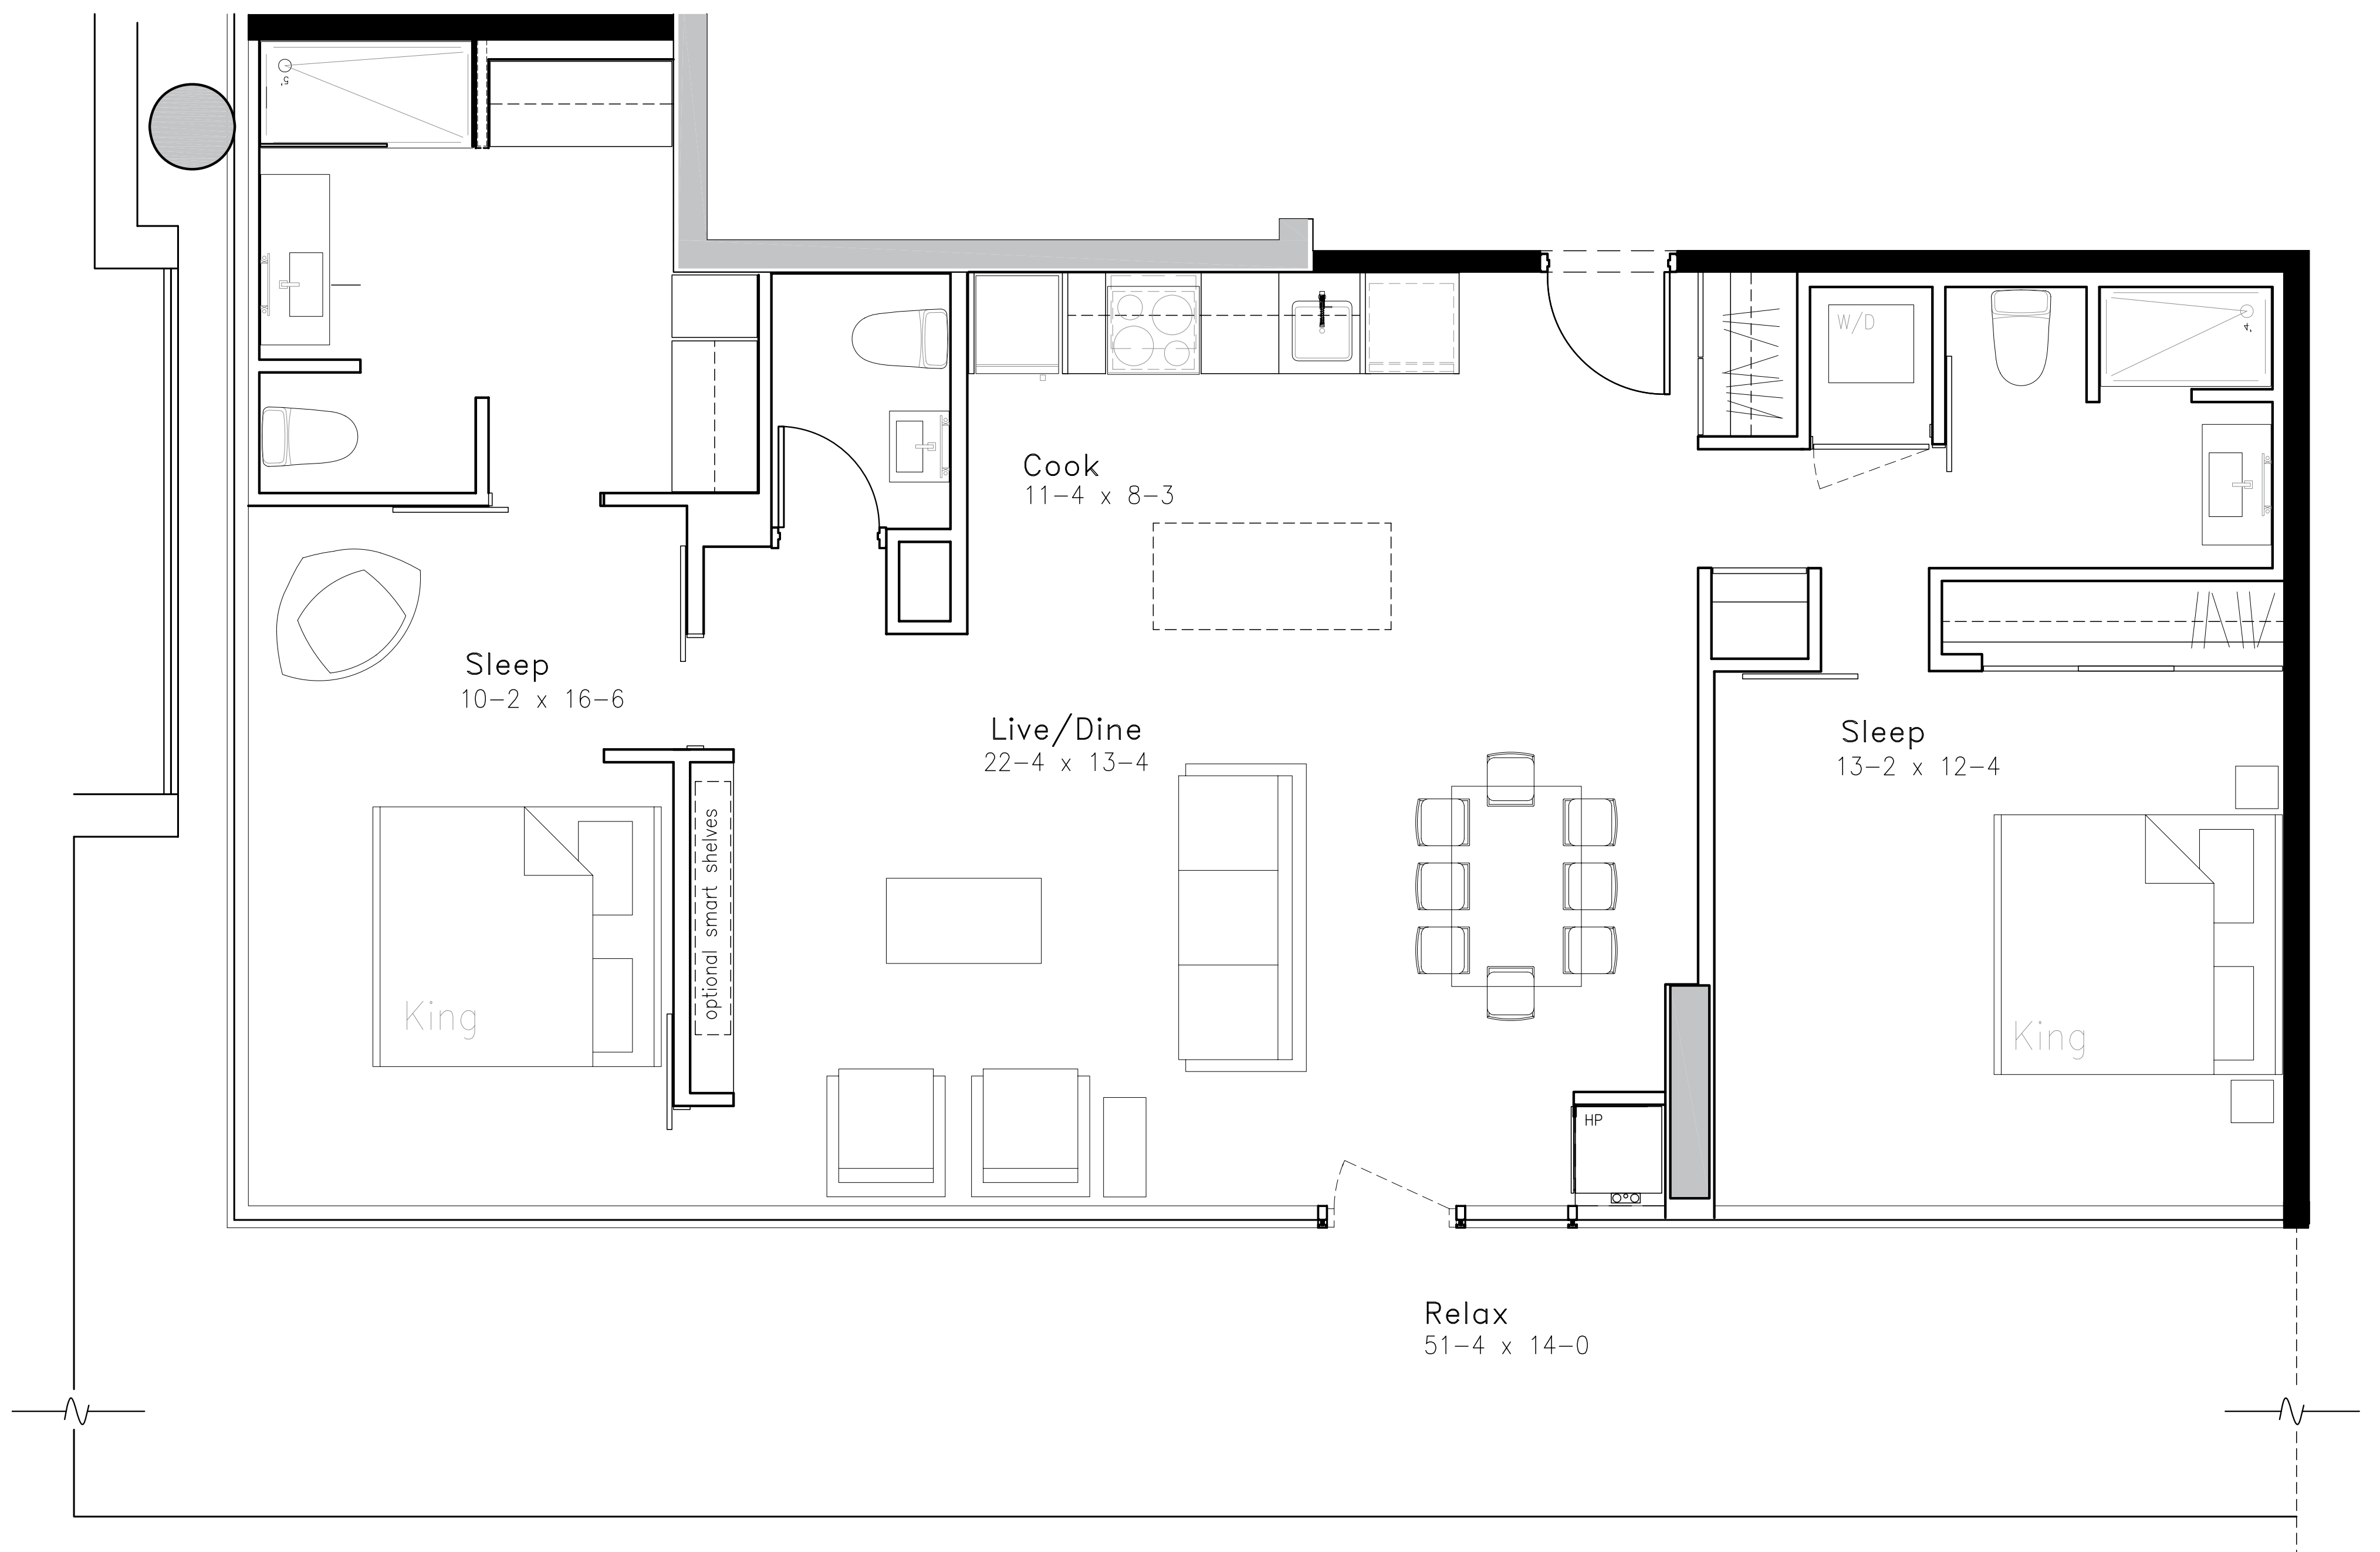

SUITE TYPE Z

2 BEDROOM
1,212 TOTAL SQ. FT.
Suite 860 sq. ft. | Balcony 352 sq. ft.

Central Park Drive

214

Floor 2

Experimental Farm

E & OE June 2012