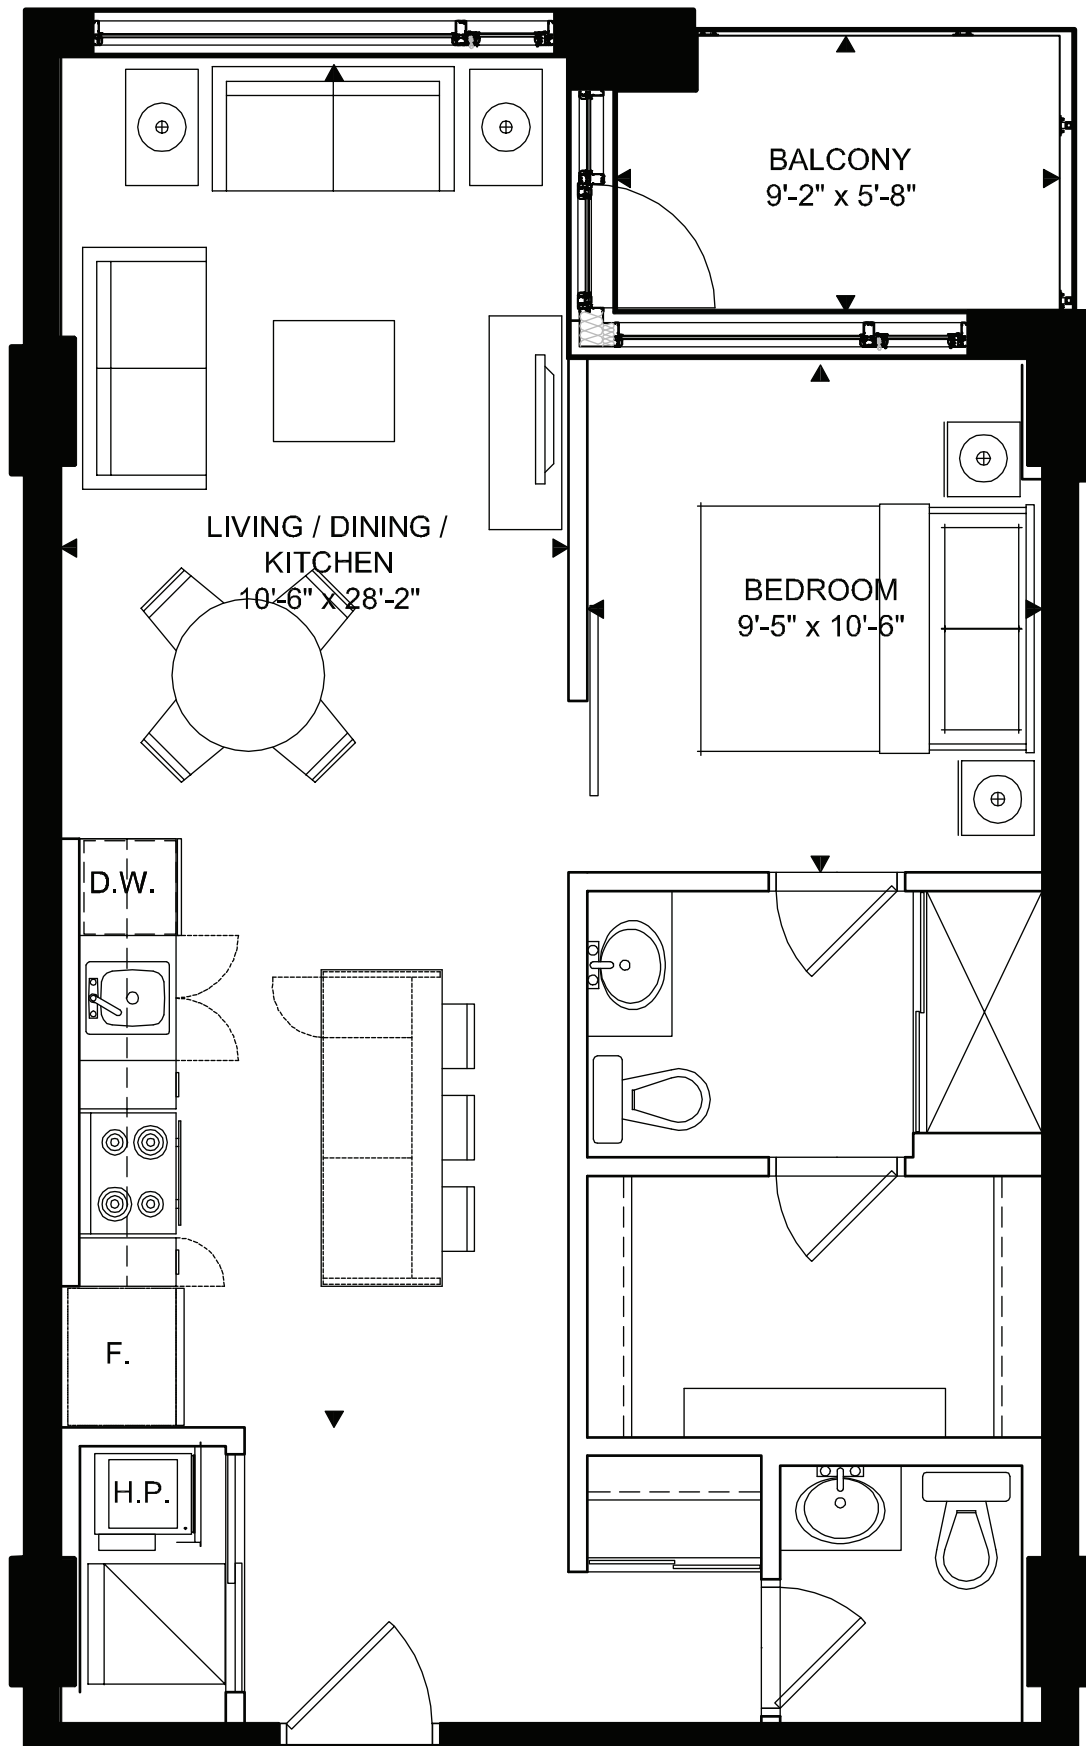

Suite Type V

1 BEDROOM

746 TOTAL SQ. FT.

Suite 696 sq. ft. | Balcony 50 sq. ft.

2nd floor

Floors 3-8

207, 304, 309, 404,
409, 504, 509, 604,
609, 704, 709, 804,
809

E & OE October 14, 2011