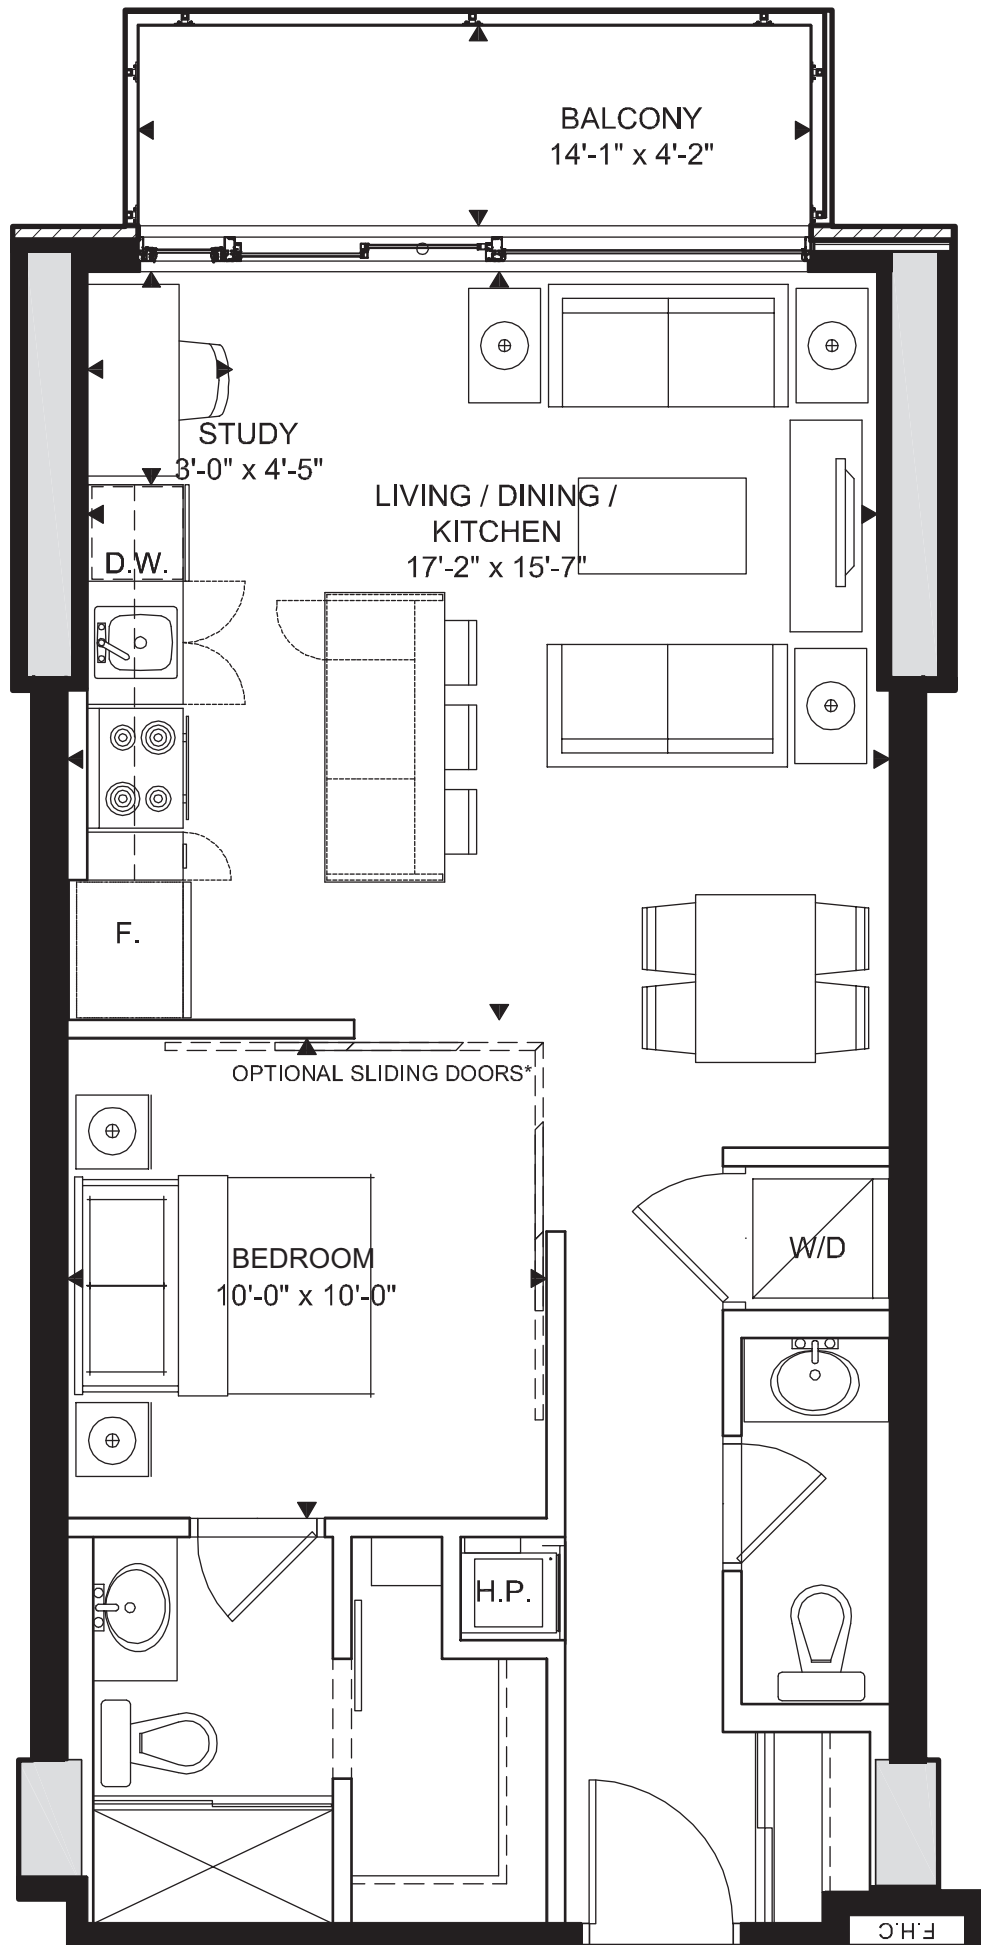

Suite Type G 2

1 BEDROOM

697 TOTAL SQ. FT.

Suite 641 sq. ft. | Balcony 59 sq. ft.

Floors 3-8

303, 310, 403,
410, 503, 510,
603, 610, 703,
710, 803, 810

E & OE July 4, 2012

* WITH THE ADDITION OF THE OPTIONAL SLIDING DOORS, THE BEDROOM BECOMES A STUDY