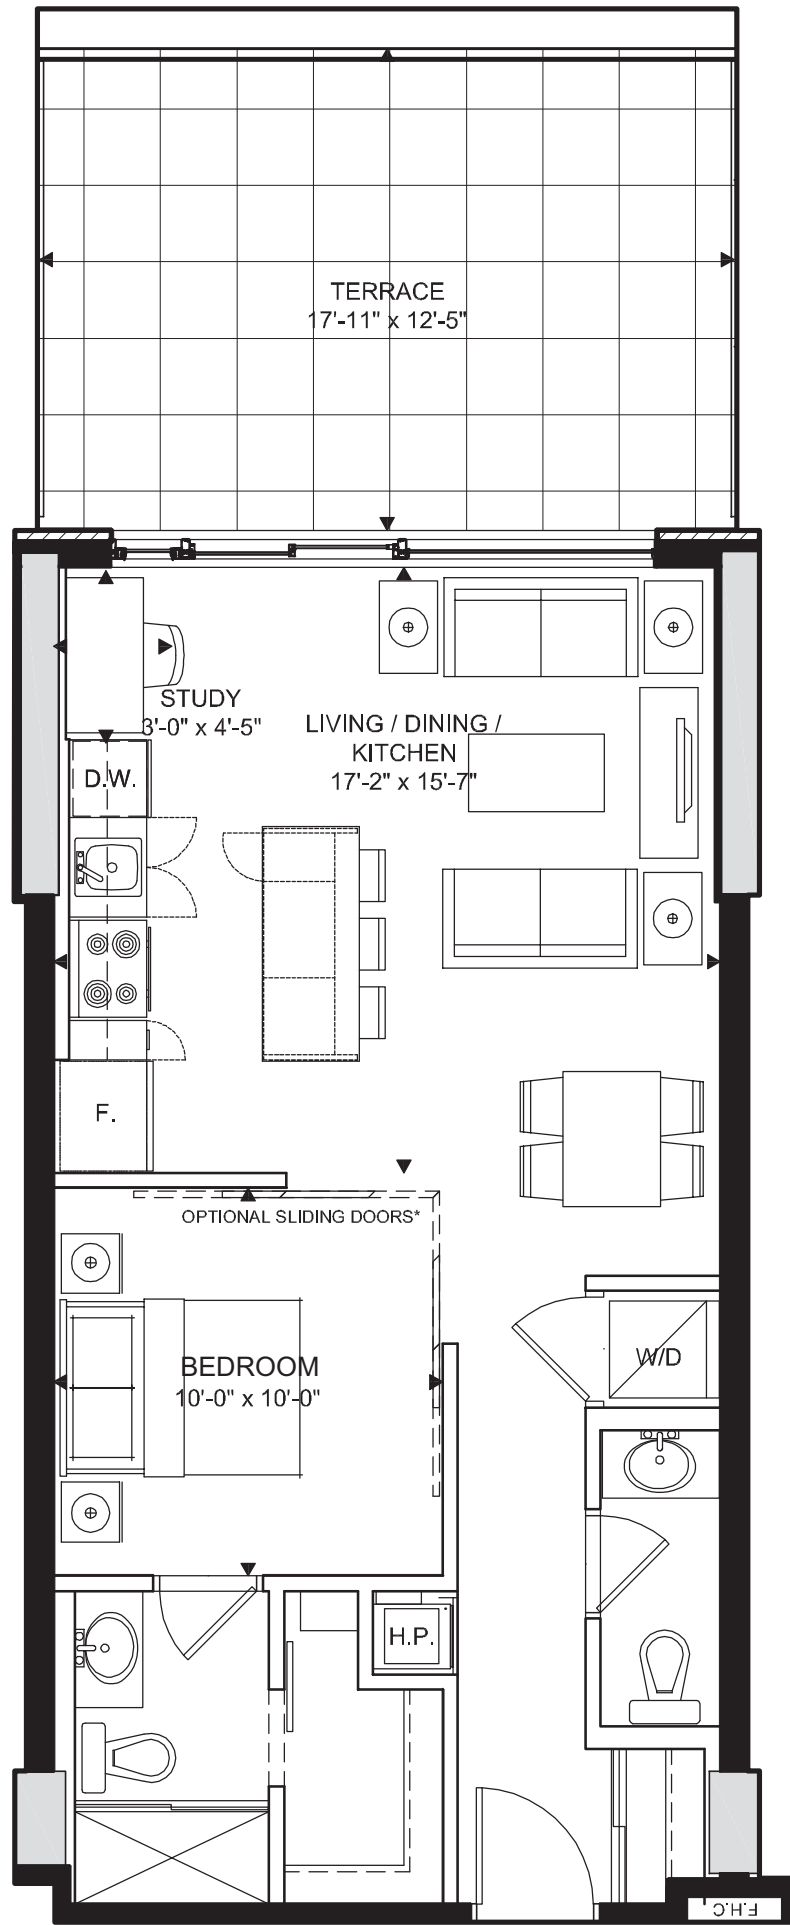

# Suite Type G T

## 1 BEDROOM

863 TOTAL SQ. FT.

Suite 641 sq. ft. | Terrace 222 sq. ft.

2nd Floor

203

E & OE July 4, 2012

\* WITH THE ADDITION OF THE OPTIONAL SLIDING DOORS, THE BEDROOM BECOMES A STUDY