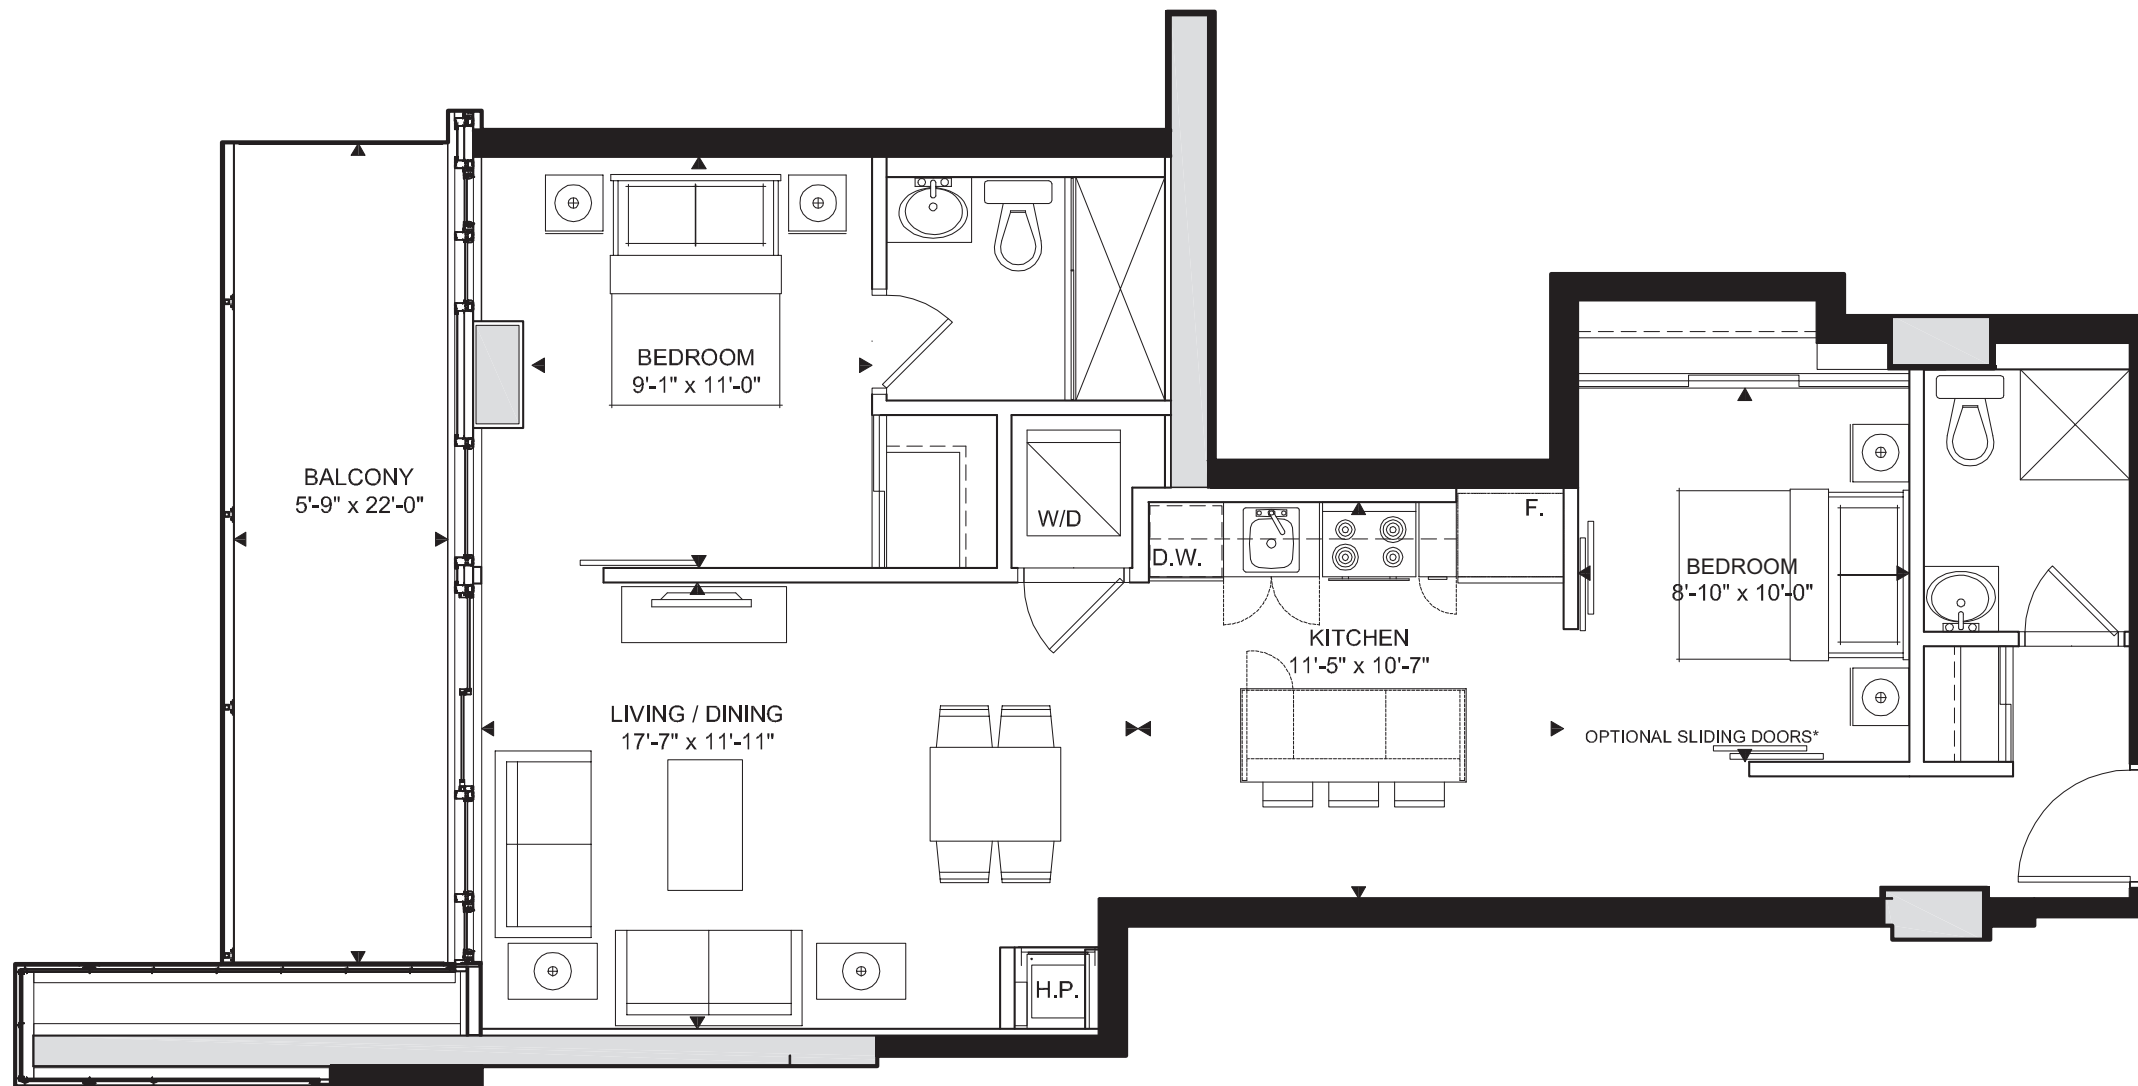

Suite Type K 1

2 BEDROOM

966 TOTAL SQ. FT.

Suite 840 sq. ft. | Balcony 126 sq. ft.

2nd floor

Floors 3-8

211, 313, 413, 513,
613, 713, 813

E & OE July 4, 2012

* WITH THE ADDITION OF THE OPTIONAL SLIDING DOORS, THE BEDROOM BECOMES A STUDY