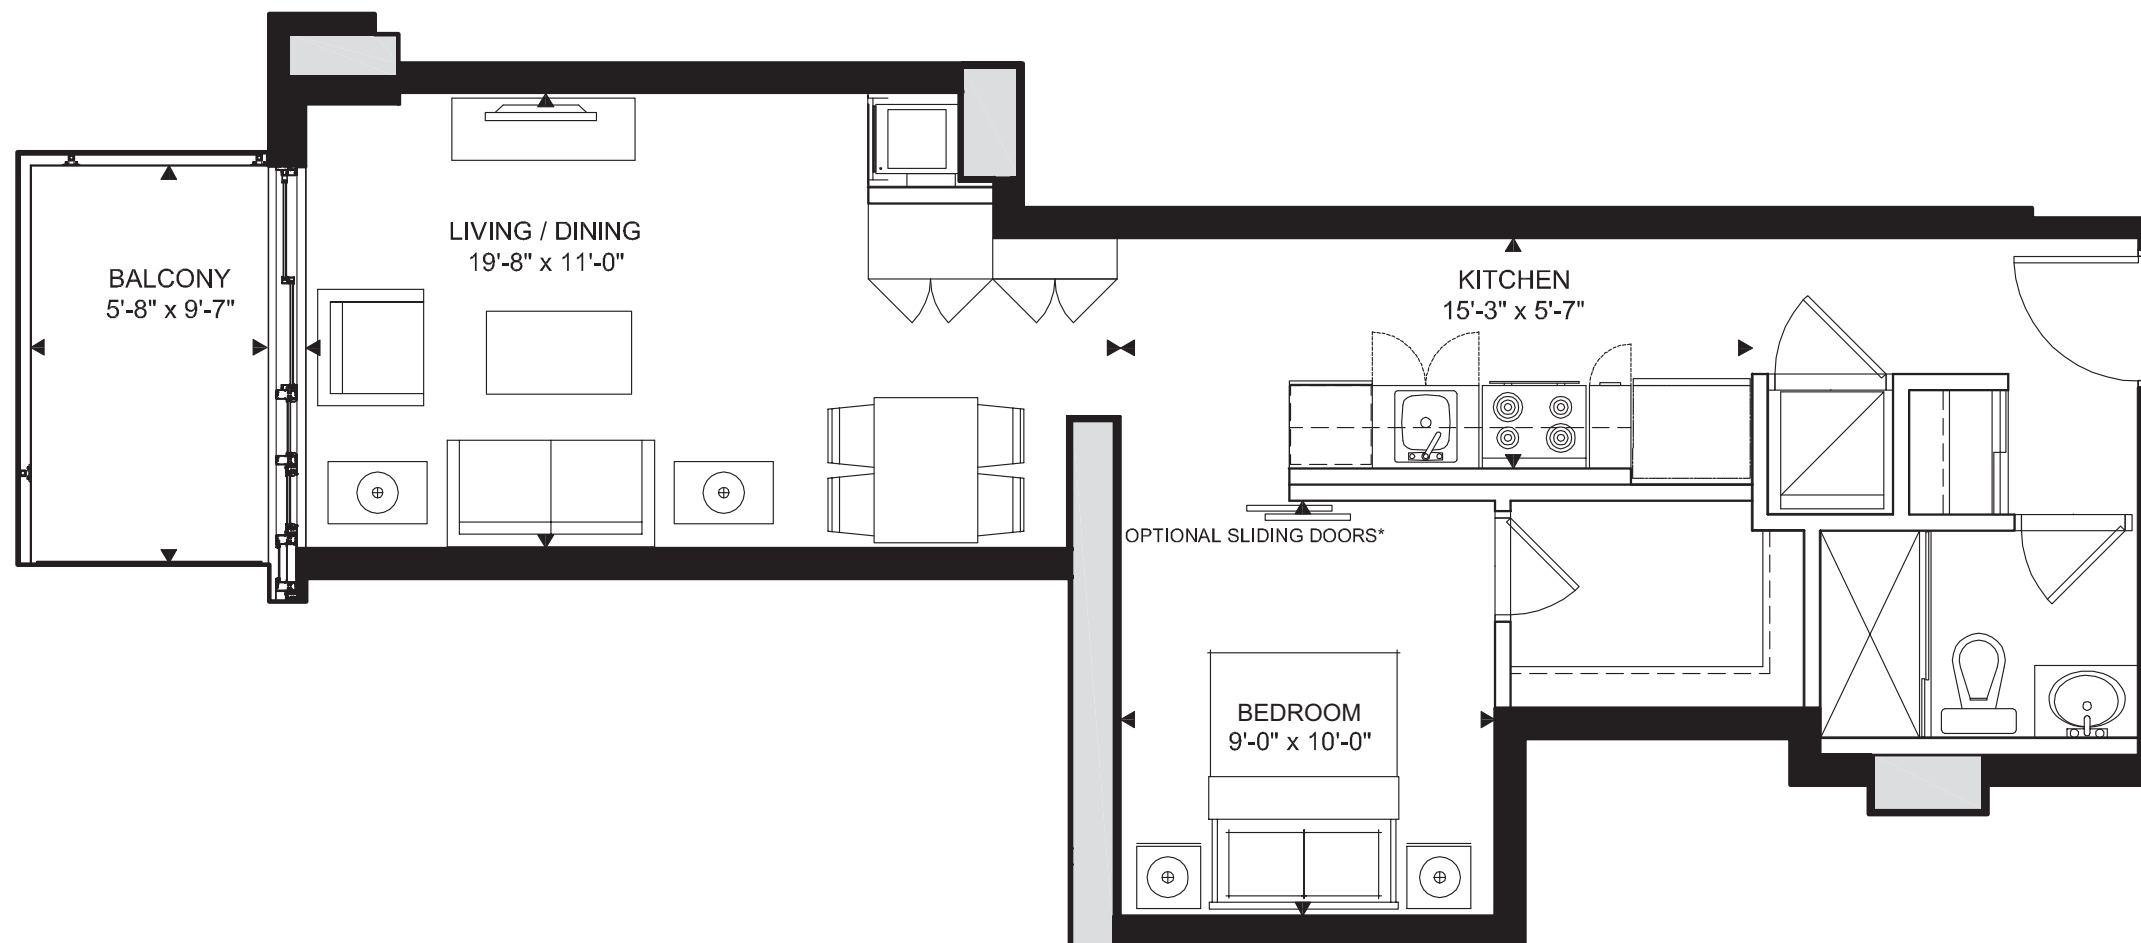

# Suite Type K 2

## 1 BEDROOM

650 TOTAL SQ. FT.

Suite 595 sq. ft. | Balcony 55 sq. ft.

2nd floor

Floors 3-8

212, 314, 414, 514,  
614, 714, 814

E & OE July 4, 2012

\* WITH THE ADDITION OF THE OPTIONAL SLIDING DOORS, THE BEDROOM BECOMES A STUDY