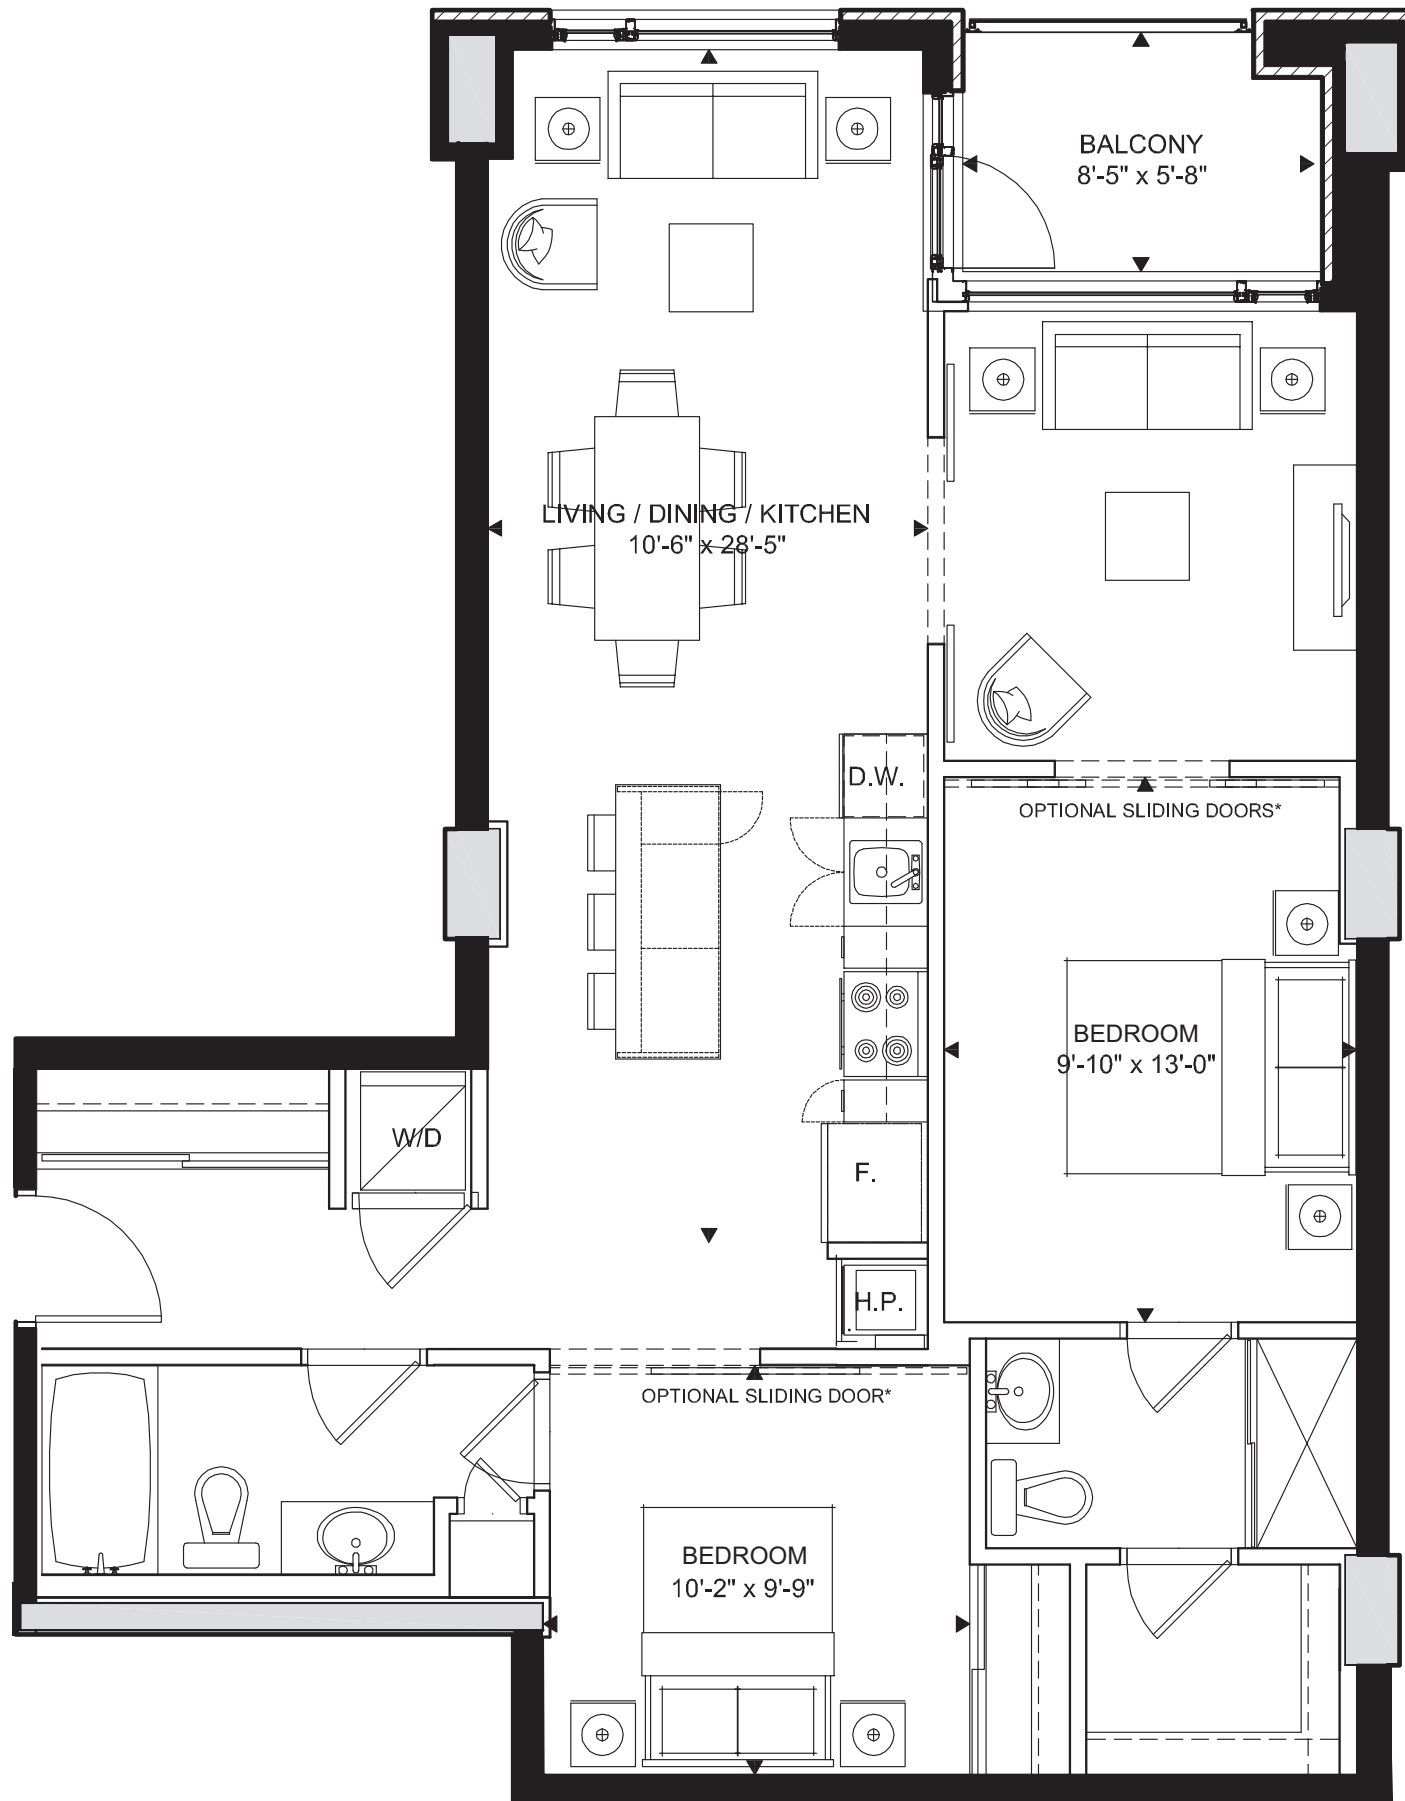

Suite Type W

2 BEDROOM PLUS DEN
1,036 TOTAL SQ. FT.
Suite 989 sq. ft. | Balcony 47 sq. ft.

Floors 3-8

306, 406, 506,
606, 706, 806

E & OE July 4, 2012

* WITH THE ADDITION OF THE OPTIONAL SLIDING DOORS, THE BEDROOM BECOMES A STUDY