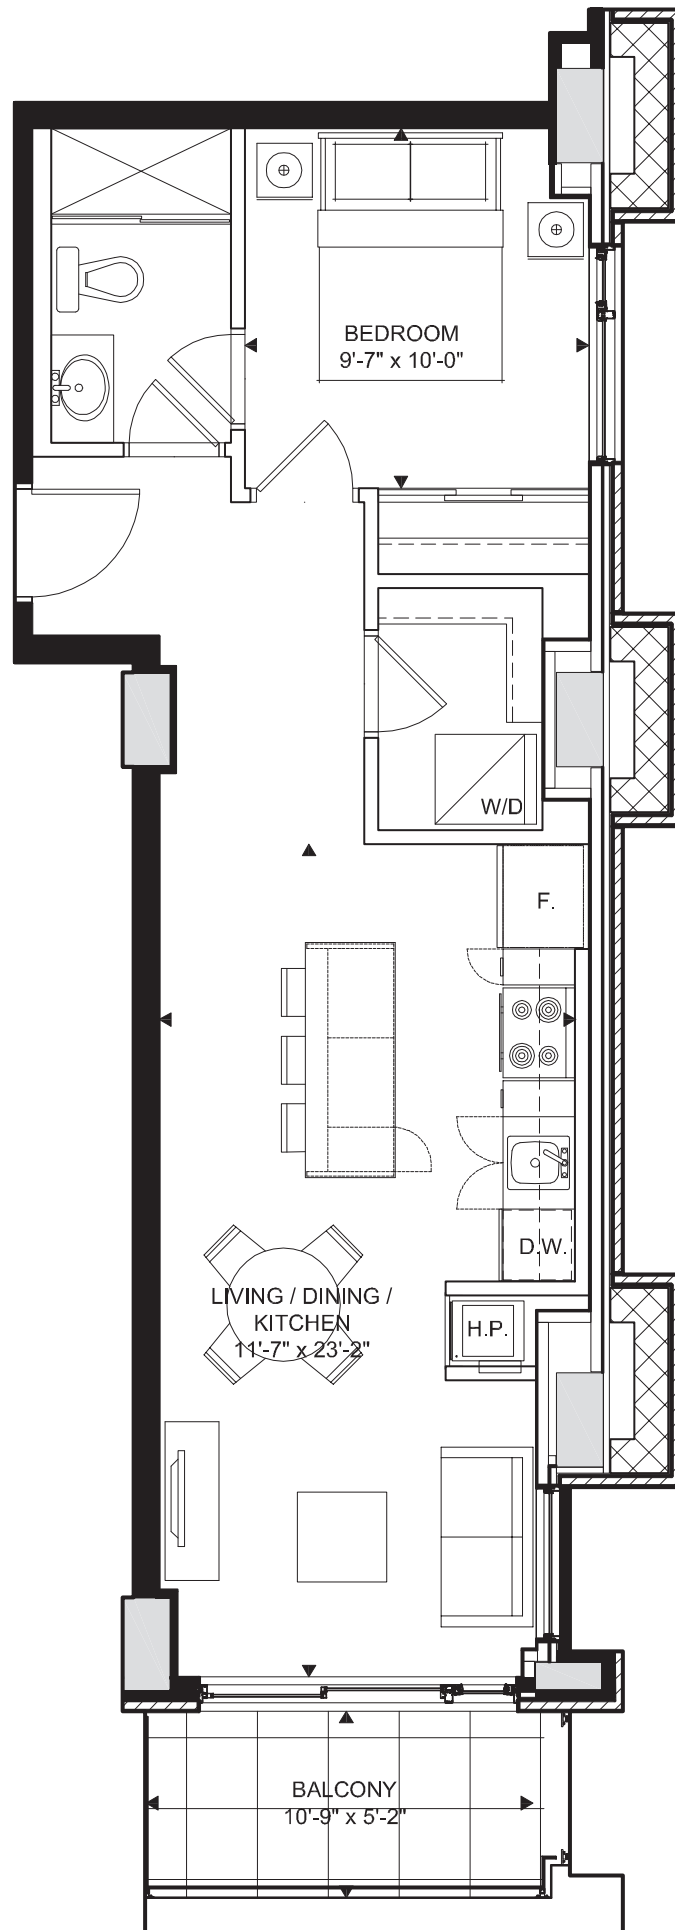

Suite Type M

1 BEDROOM

690 TOTAL SQ. FT.

Suite 634 sq. ft. | Terrace 56 sq. ft.

2nd Floor

206

E & OE July 4, 2012

WEST

Q the new you