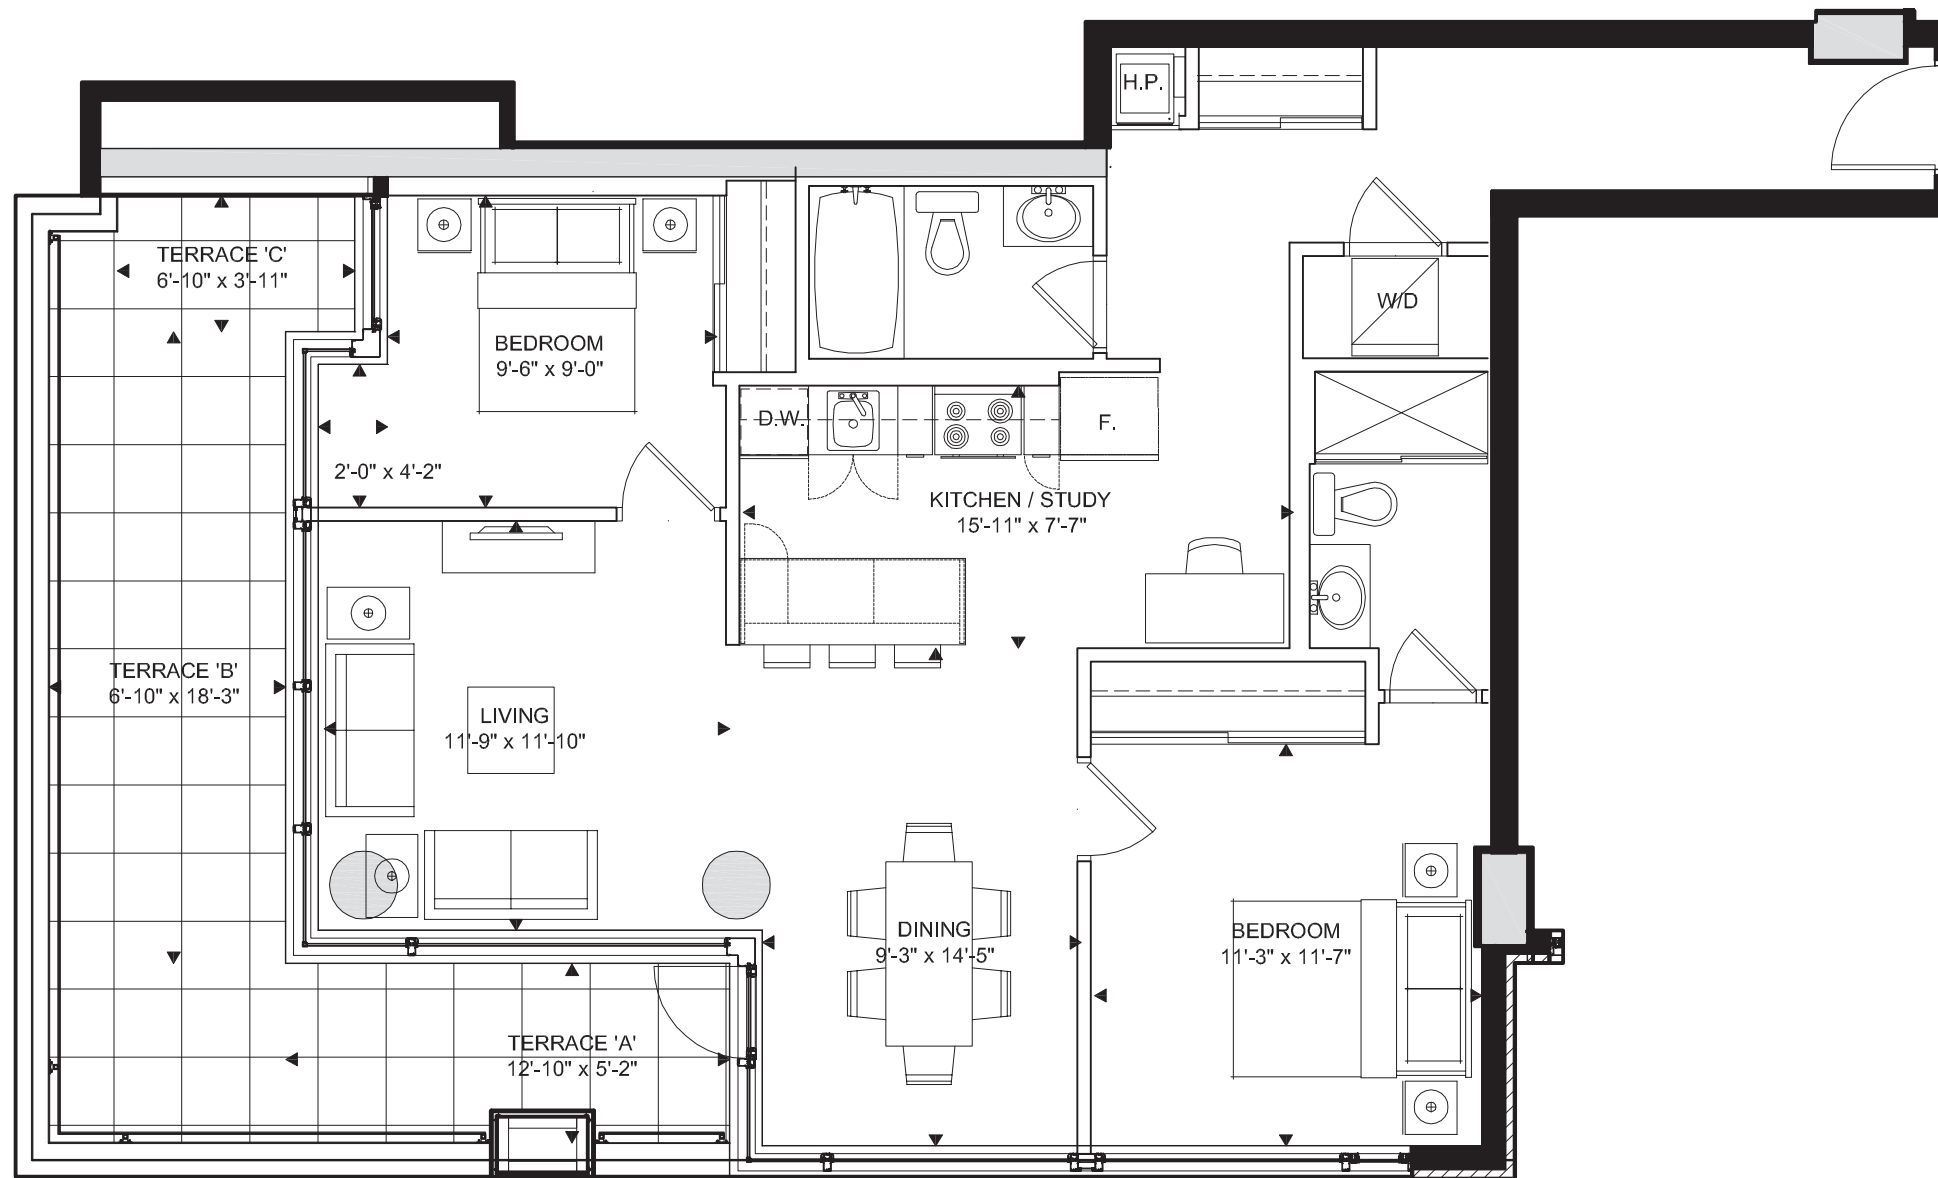

Suite Type T 2

2 BEDROOM

1,318 TOTAL SQ. FT.

Suite 1,058 sq. ft. | Balcony 260 sq. ft.

2nd Floor

210

E & OE July 4, 2012