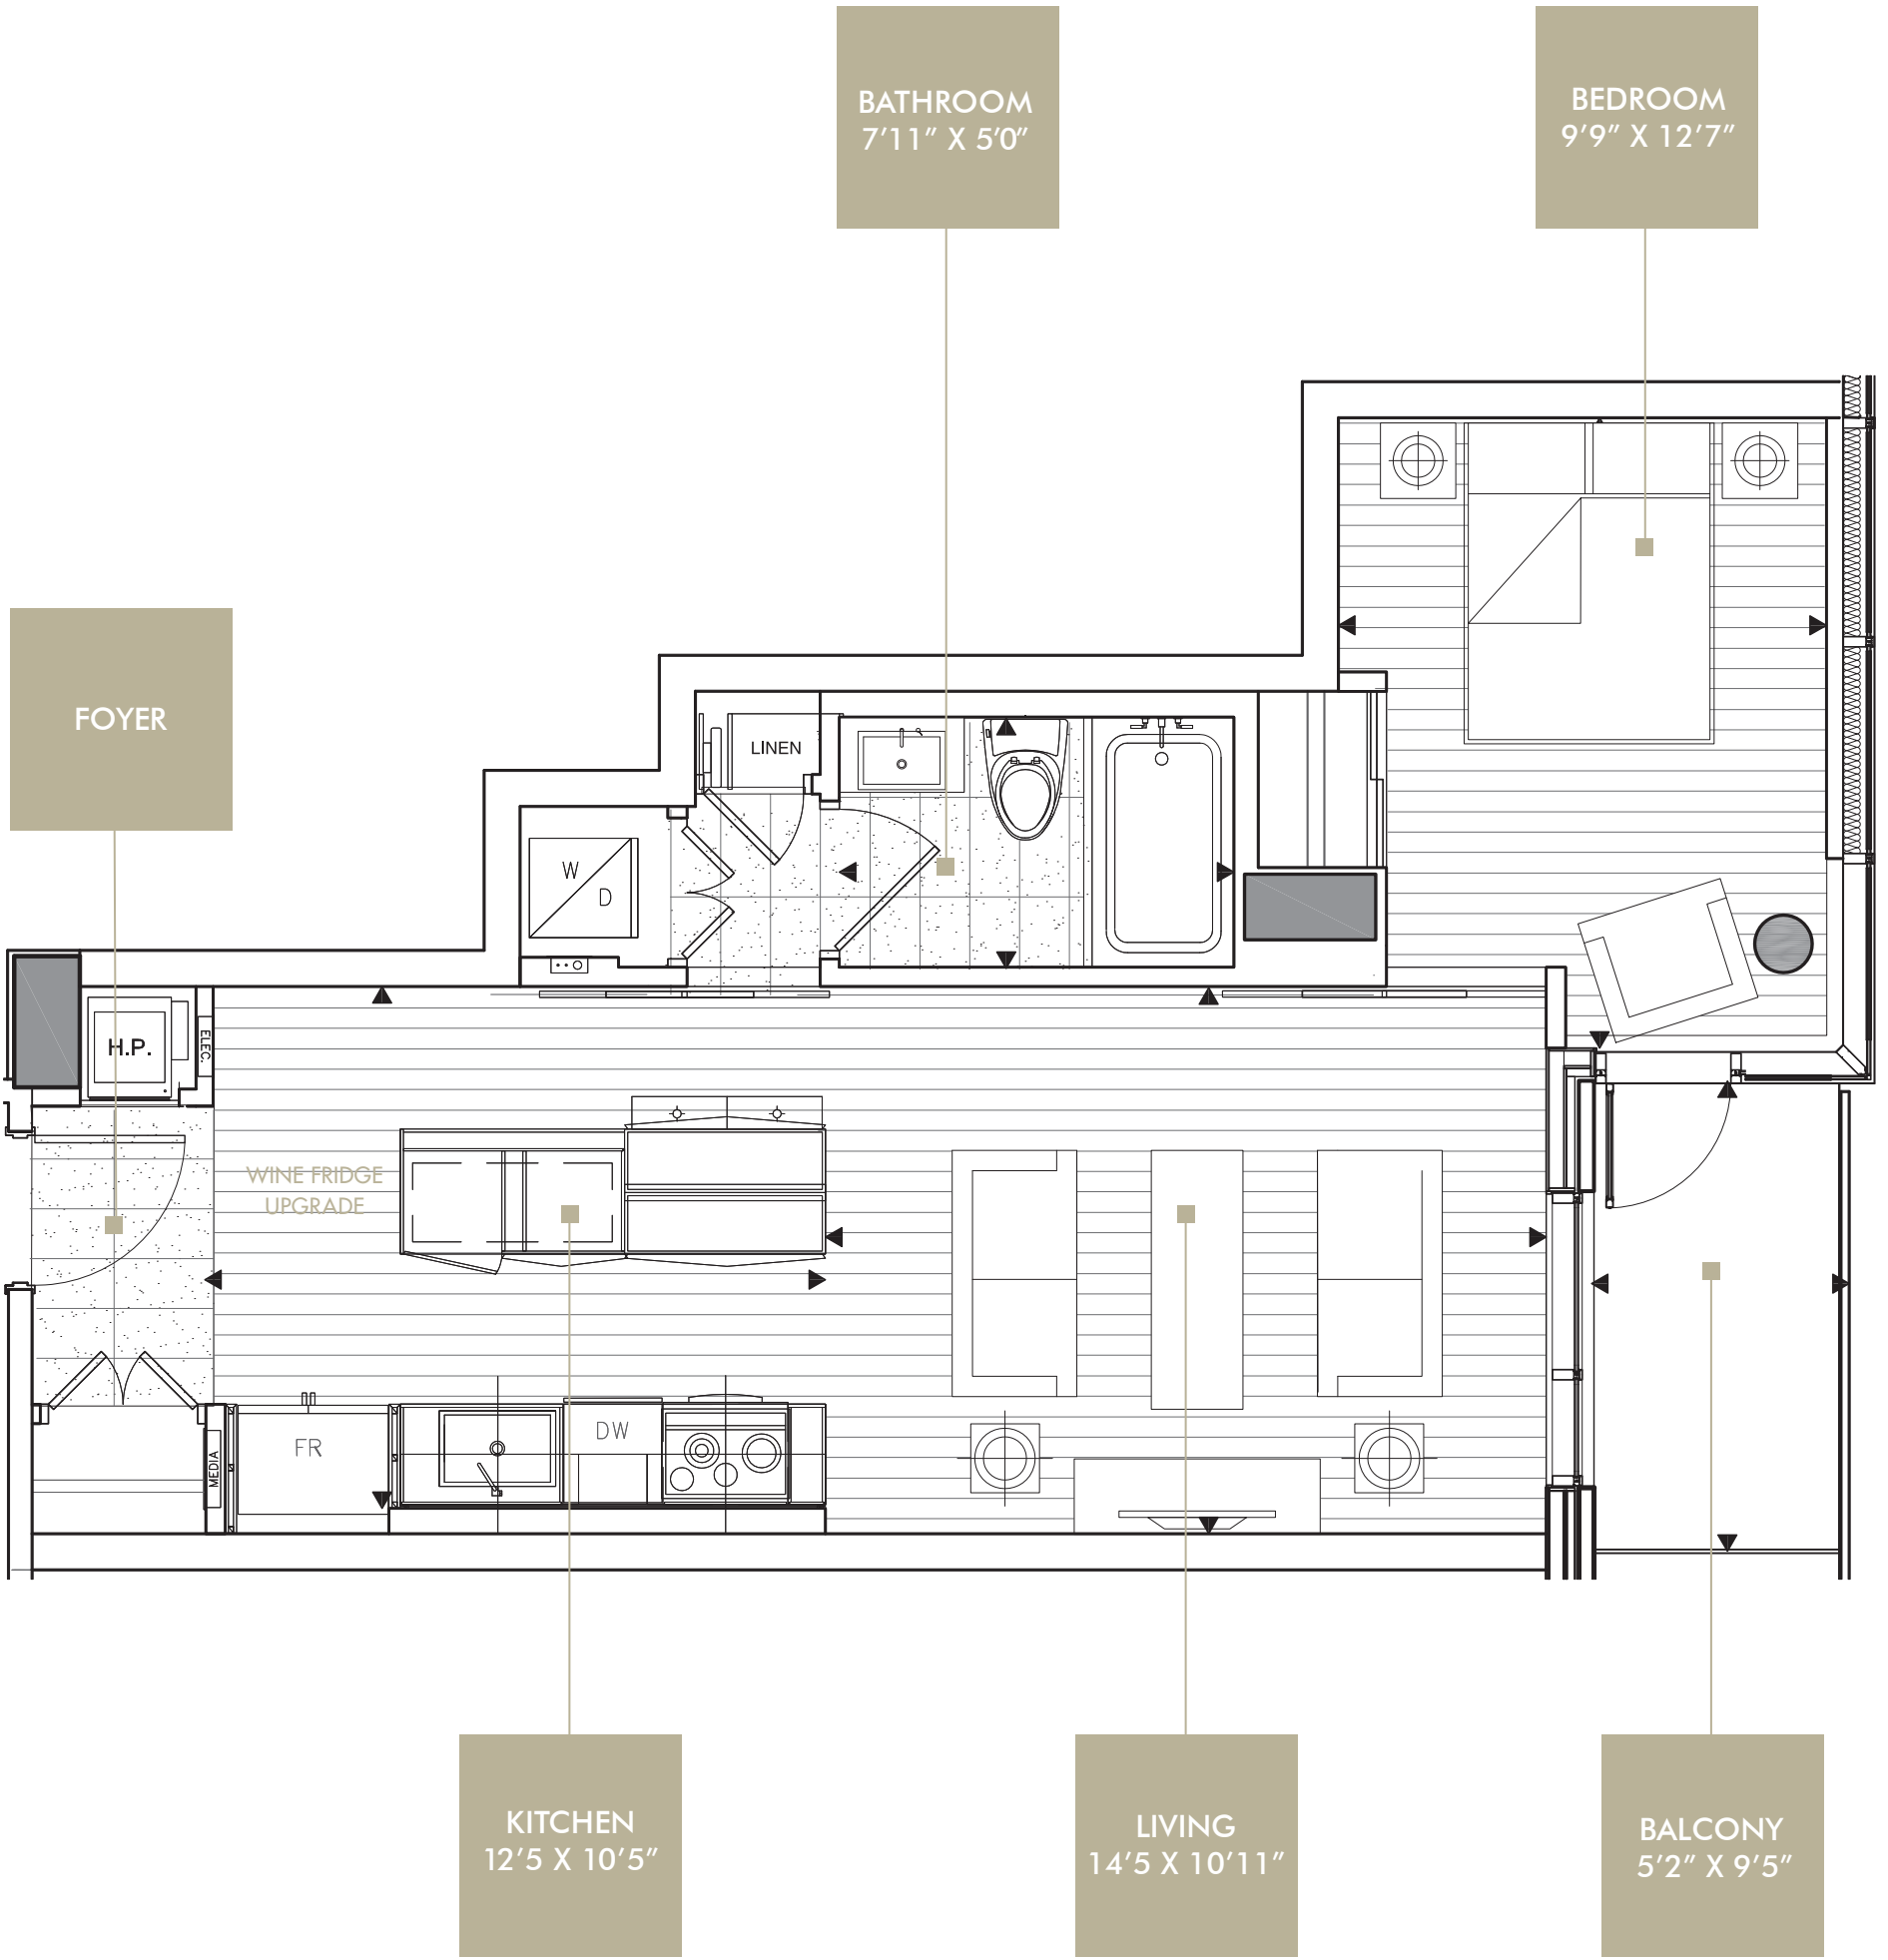

residence 5

ONE BEDROOM
643 SQUARE FEET
(Includes 48 sq. ft. balcony)
(MODEL Q-E)

N

re
RESIDENCES
101 Queen Street
Ottawa Canada
K1P 0B7

Sizes and specifications subject to change without notice. E.O.& E. Oct. 2015
Square footage may vary from floor to floor and purchaser accepts same.