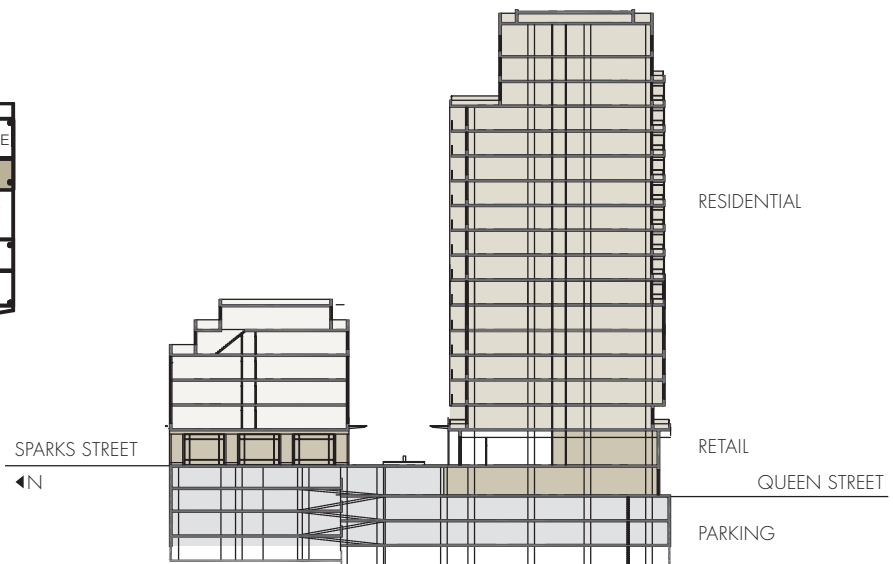

residence 5

ONE BEDROOM
643 SQUARE FEET
(Includes 48 sq. ft. balcony)
(MODEL Q-E)

N

re
RESIDENCES
101 Queen Street
Ottawa Canada
K1P 0B7

Sizes and specifications subject to change without notice. E.O.& E. Oct. 2015
Square footage may vary from floor to floor and purchaser accepts same.