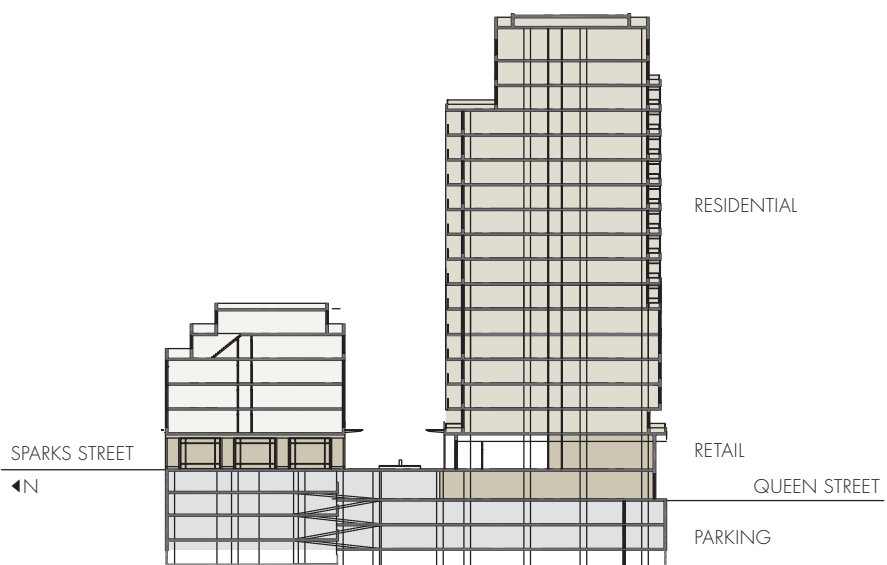

residence 6

ONE BEDROOM
 621 SQUARE FEET
 (Includes 48 sq. ft. balcony)
 (MODEL Q-F)

KITCHEN
 12'7" X 10'2"

LIVING
 14'5" X 10'8"

BALCONY
 5'2" X 9'4"

FOYER

BATHROOM
 7'11" X 5'0"

BEDROOM
 10'1" X 11'9"