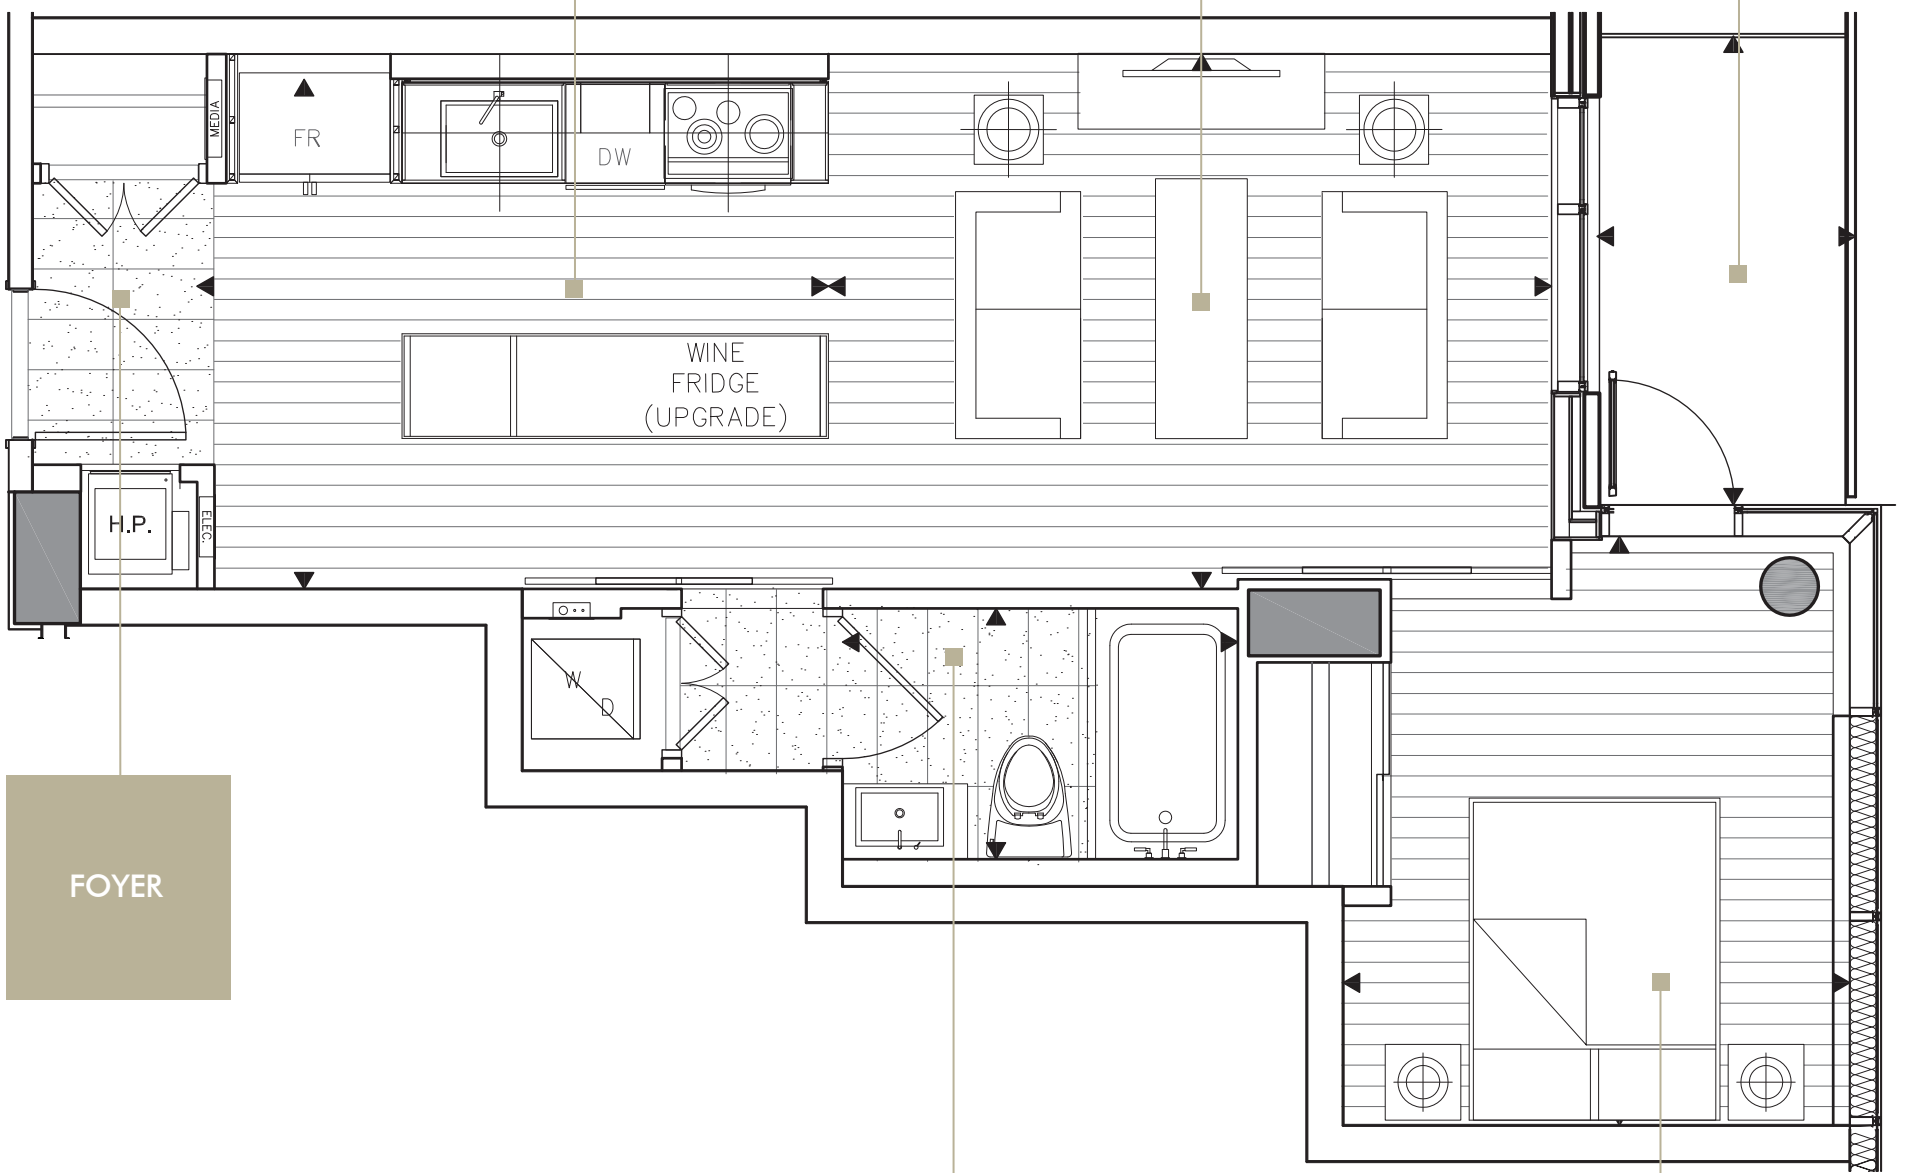

residence 6

ONE BEDROOM
 621 SQUARE FEET
 (Includes 48 sq. ft. balcony)
 (MODEL Q-F)

KITCHEN
 12'7" X 10'2"

LIVING
 14'5" X 10'8"

BALCONY
 5'2" X 9'4"

FOYER

BATHROOM
 7'11" X 5'0"

BEDROOM
 10'1" X 11'9"

re
RESIDENCES
 101 Queen Street
 Ottawa Canada
 K1P 0B7

Sizes and specifications subject to change without notice. E.O.& E. Oct. 2015
 Square footage may vary from floor to floor and purchaser accepts same.