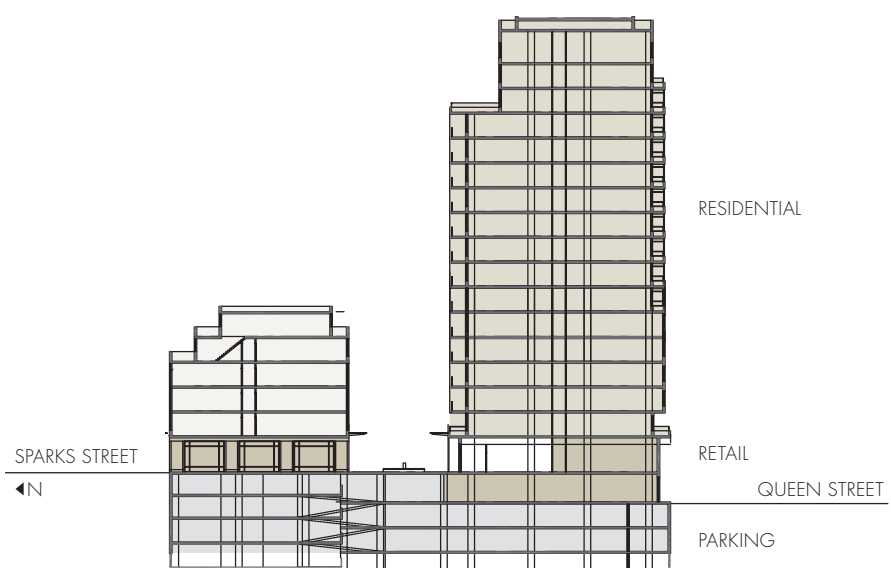

# residence 8

ONE BEDROOM  
 650 SQUARE FEET  
 (Includes 55 sq. ft. balcony)  
 (MODEL Q-H)

*re*  
**RESIDENCES**  
 101 Queen Street  
 Ottawa Canada  
 K1P 0B7

Sizes and specifications subject to change without notice. E.O.& E. Oct. 2015  
 Square footage may vary from floor to floor and purchaser accepts same.