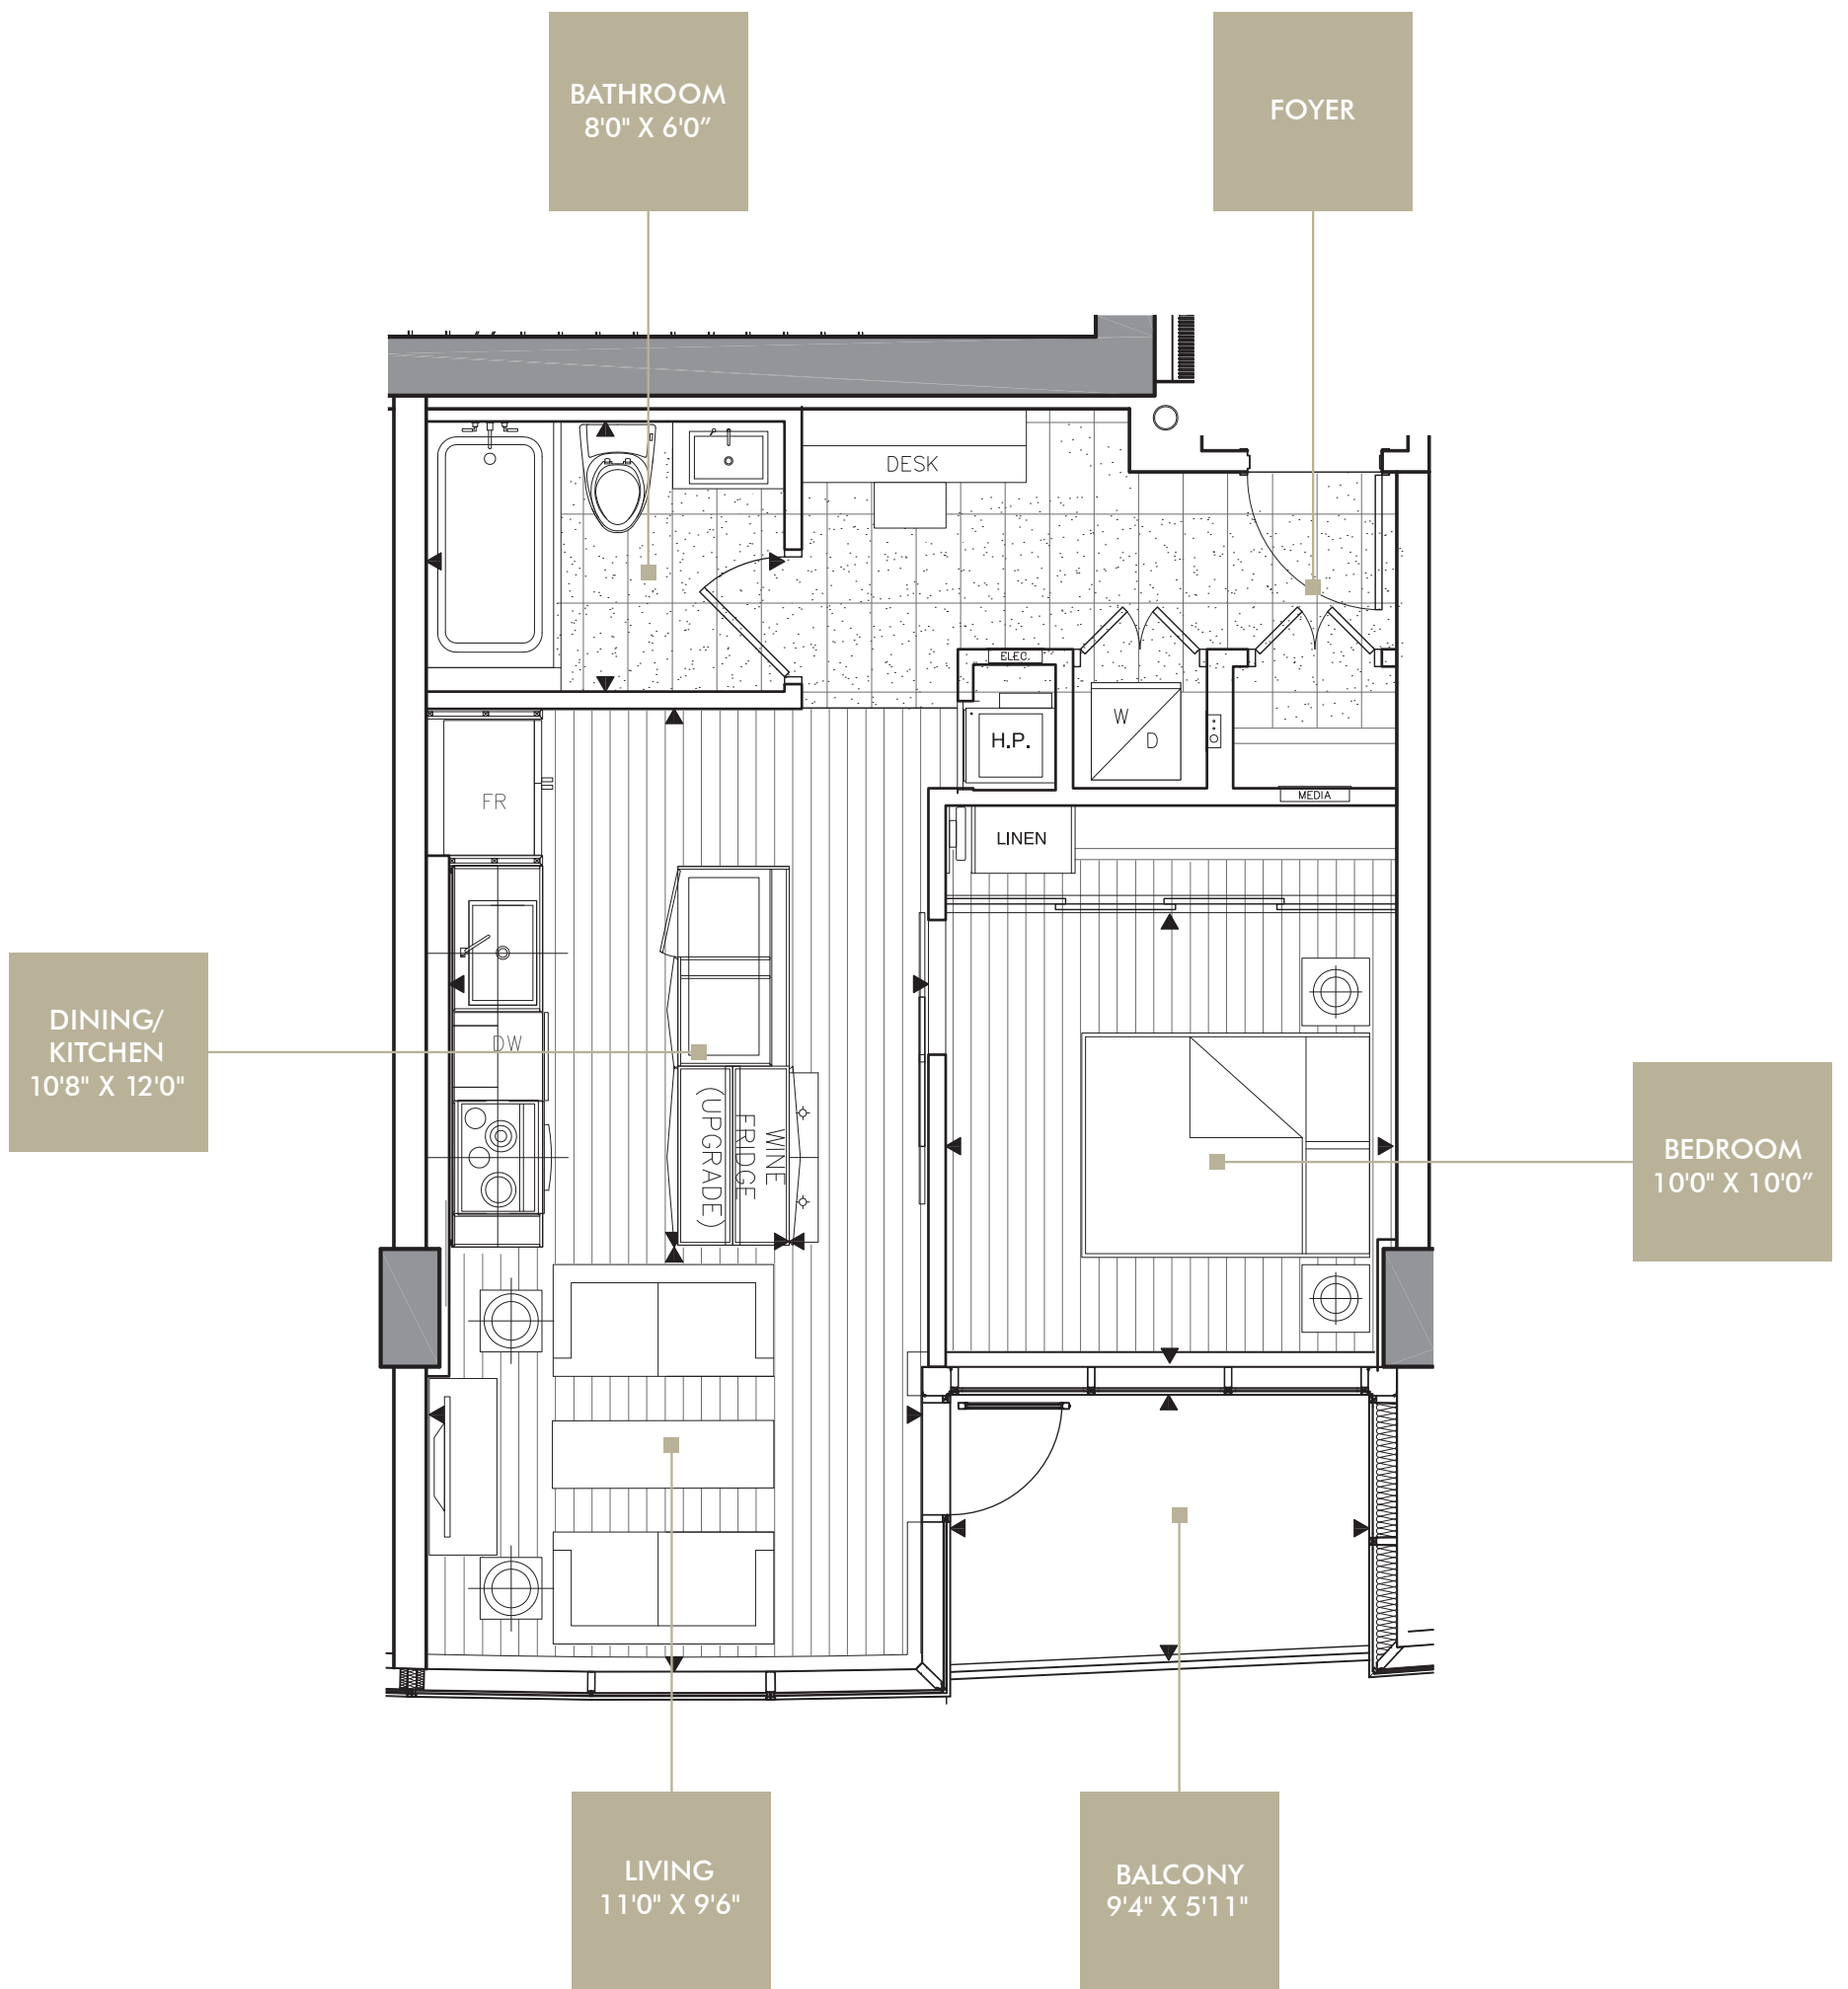

# residence 8

ONE BEDROOM  
 650 SQUARE FEET  
 (Includes 55 sq. ft. balcony)  
 (MODEL Q-H)

*re*  
**RESIDENCES**  
 101 Queen Street  
 Ottawa Canada  
 K1P 0B7

Sizes and specifications subject to change without notice. E.O.& E. Oct. 2015  
 Square footage may vary from floor to floor and purchaser accepts same.