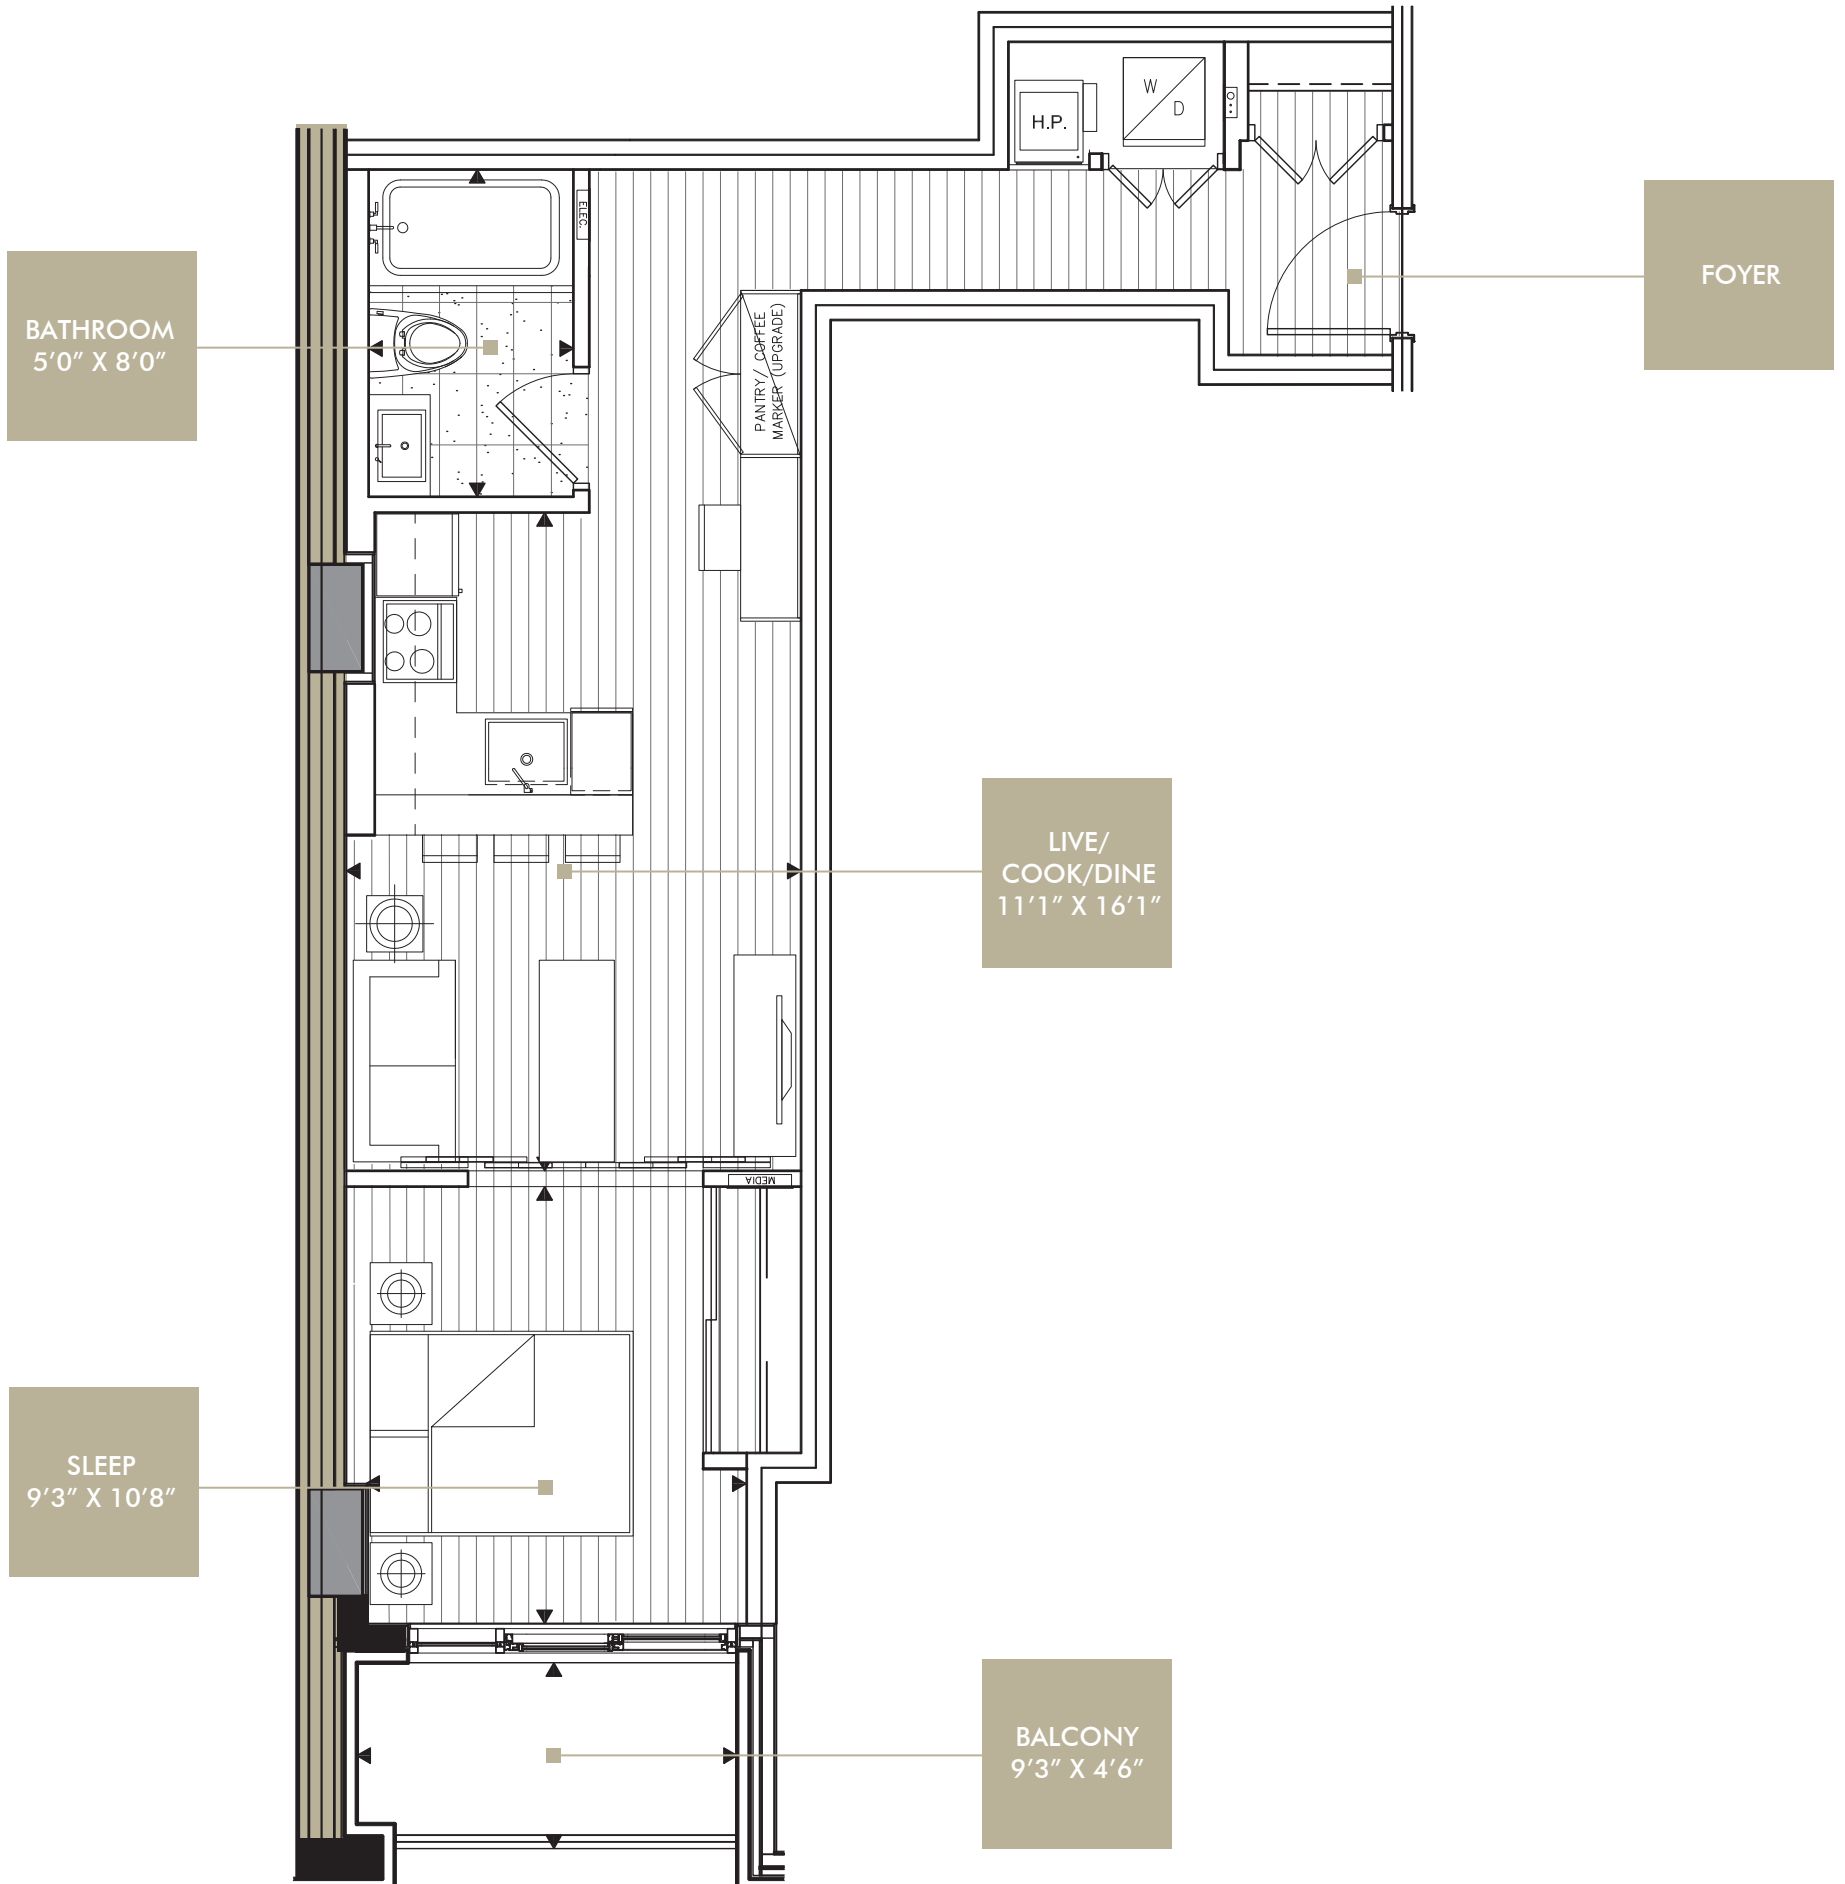

residence J1

ONE BEDROOM
 595 SQUARE FEET
 (Includes 42 sq. ft. balcony)
 (MODEL Q-L)

LEVEL 2 - 9

re
 RESIDENCES
 101 Queen Street
 Ottawa Canada
 K1P 0B7

Sizes and specifications subject to change without notice. E.O.& E. Oct. 2015
 Square footage may vary from floor to floor and purchaser accepts same.