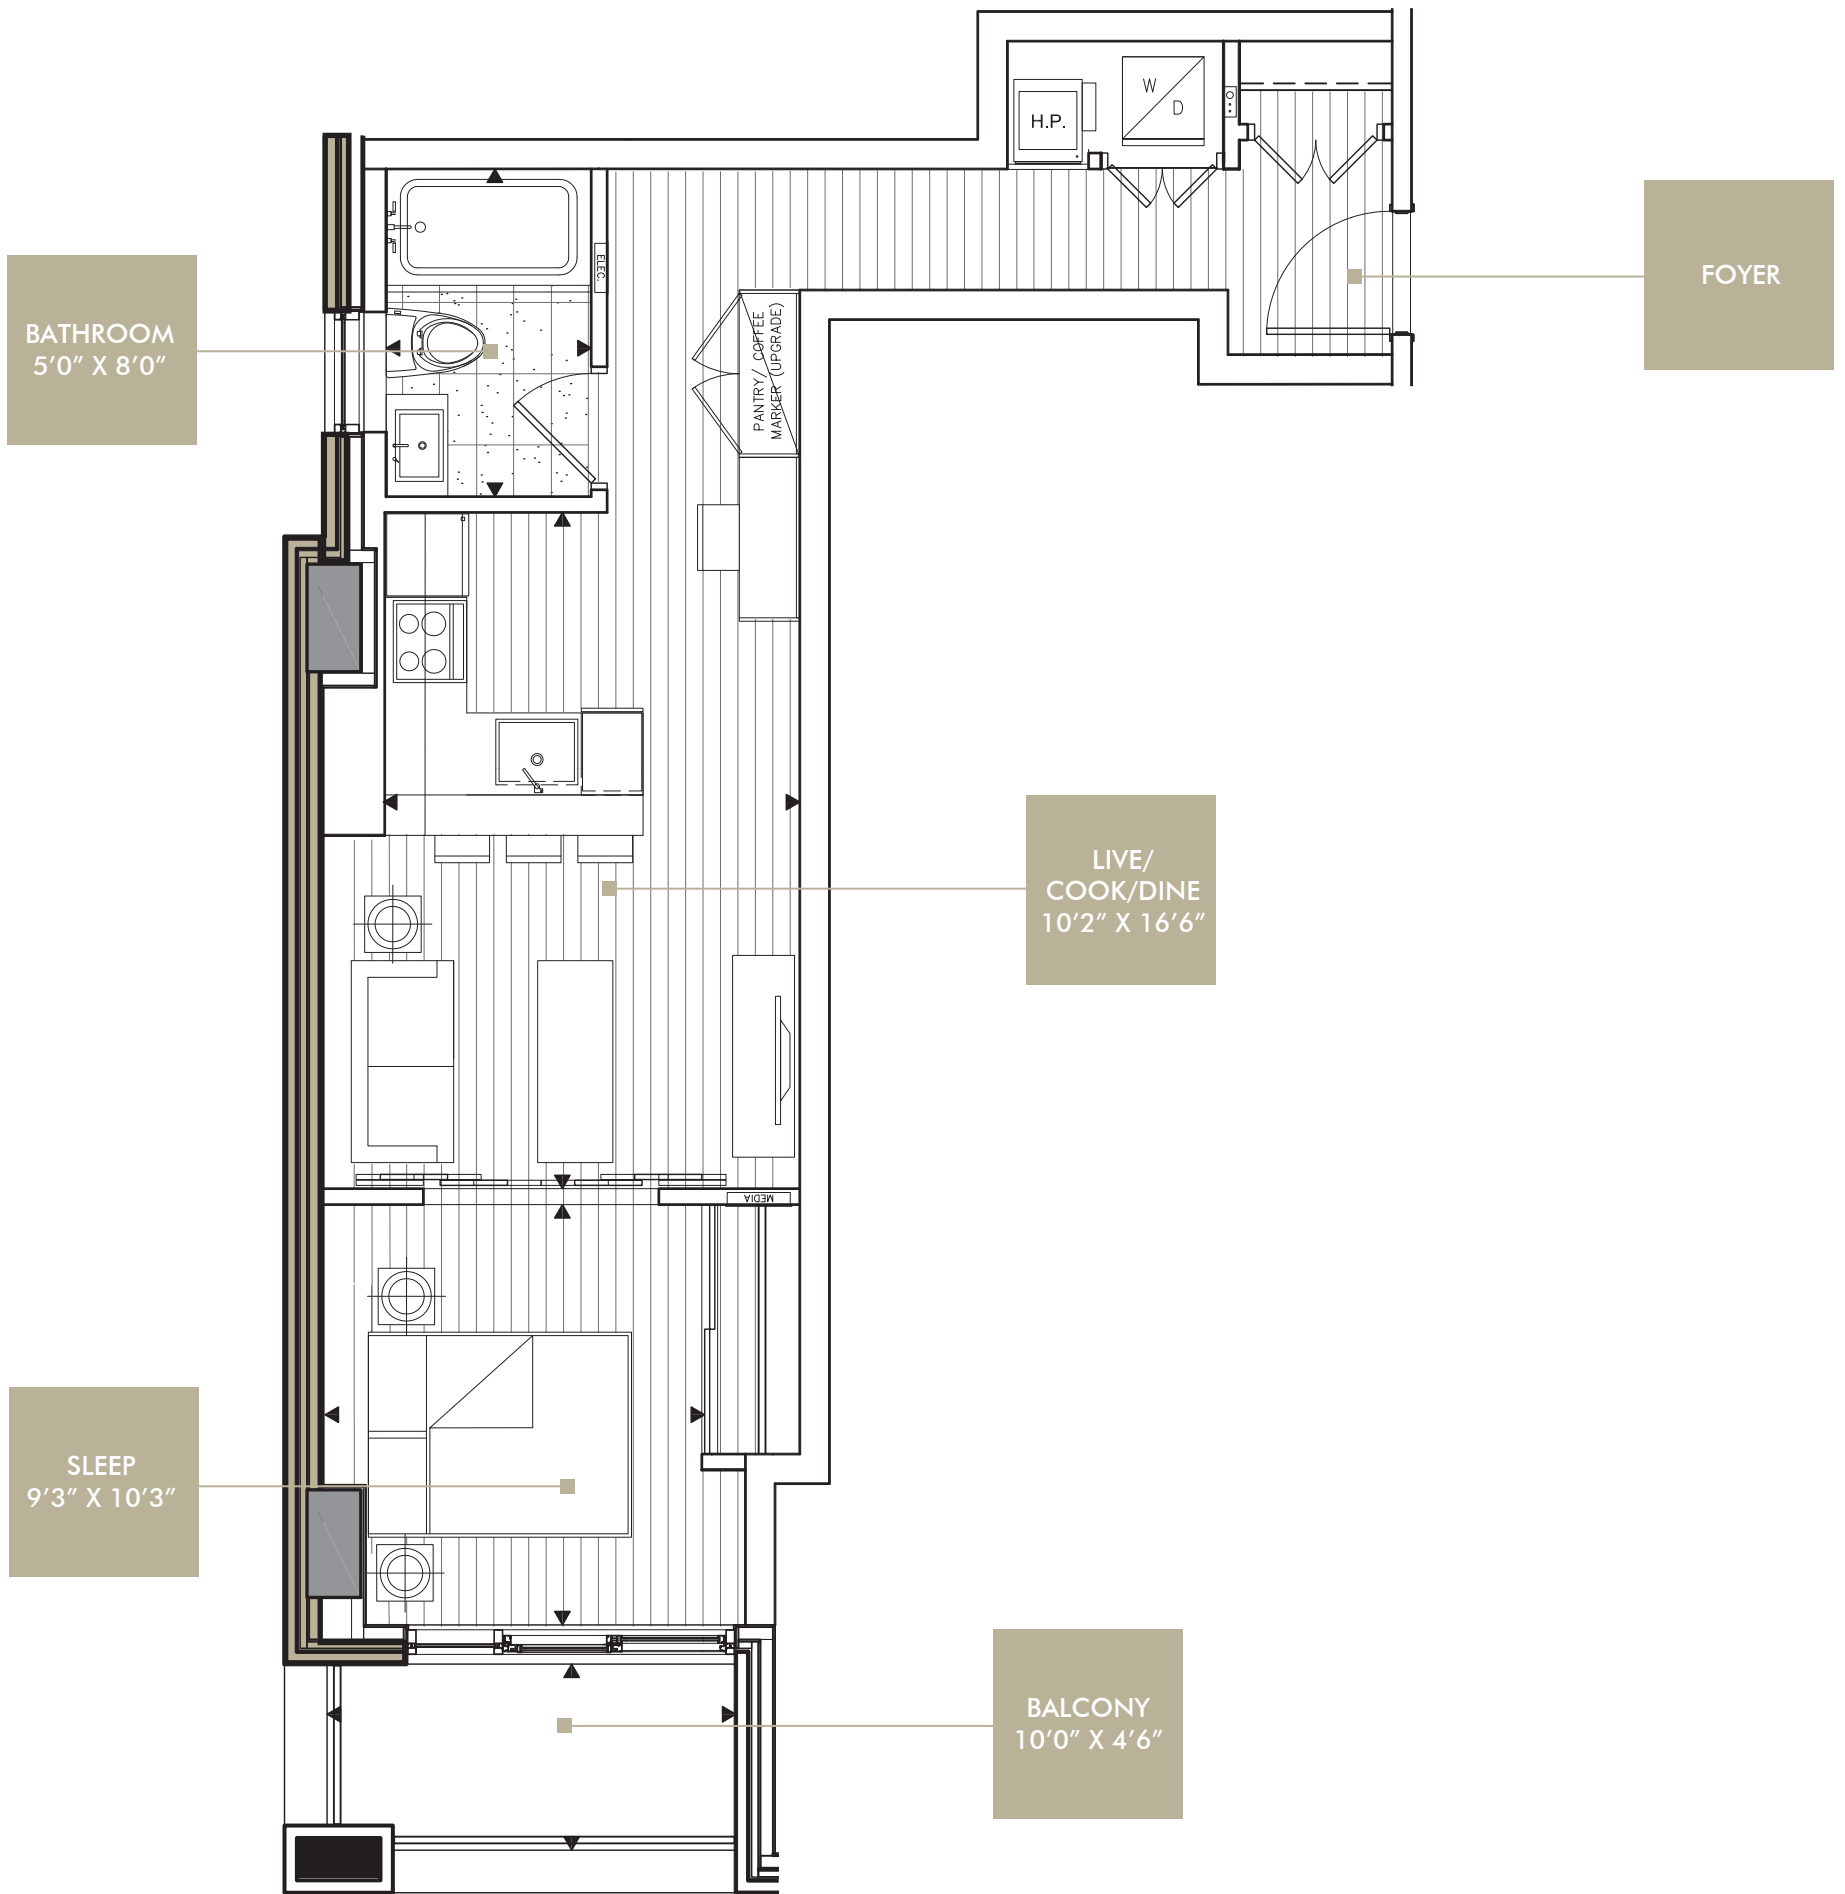

residence J1A

ONE BEDROOM
 595 SQUARE FEET
 (Includes 42 sq. ft. balcony)
 (MODEL Q-0)

re
RESIDENCES
 101 Queen Street
 Ottawa Canada
 K1P 0B7

Sizes and specifications subject to change without notice. E.O.& E. Oct. 2015
 Square footage may vary from floor to floor and purchaser accepts same.