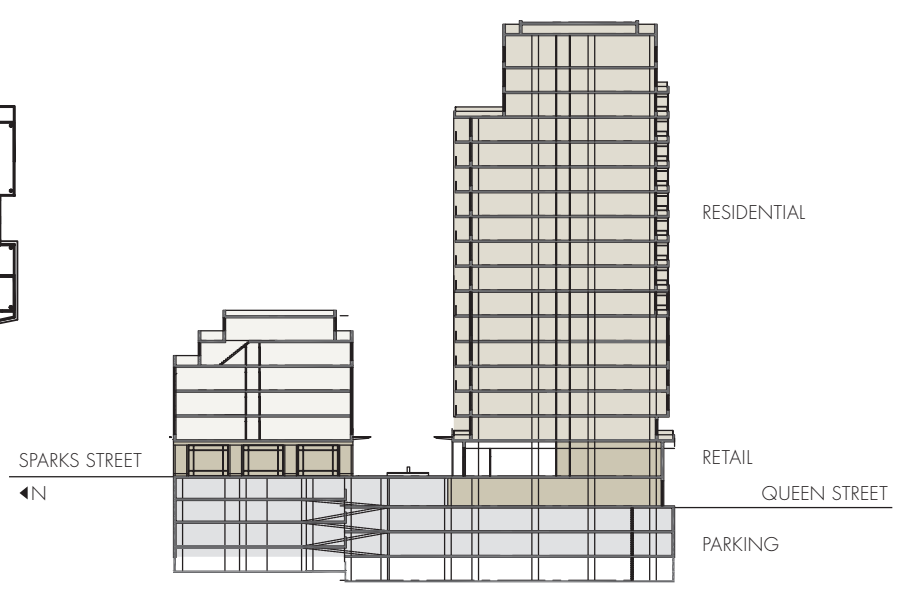

residence J1A

ONE BEDROOM
 595 SQUARE FEET
 (Includes 42 sq. ft. balcony)
 (MODEL Q-0)

re
RESIDENCES
 101 Queen Street
 Ottawa Canada
 K1P 0B7

Sizes and specifications subject to change without notice. E.O.& E. Oct. 2015
 Square footage may vary from floor to floor and purchaser accepts same.