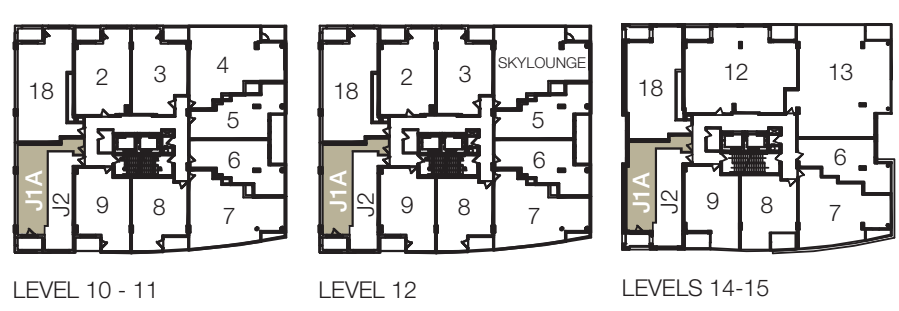

residence J1A

ONE BEDROOM
 595 SQUARE FEET
 (Includes 42 sq. ft. balcony)
 (MODEL Q-0)

re
RESIDENCES
 101 Queen Street
 Ottawa Canada
 K1P 0B7

Sizes and specifications subject to change without notice. E.O.& E. Oct. 2015
 Square footage may vary from floor to floor and purchaser accepts same.