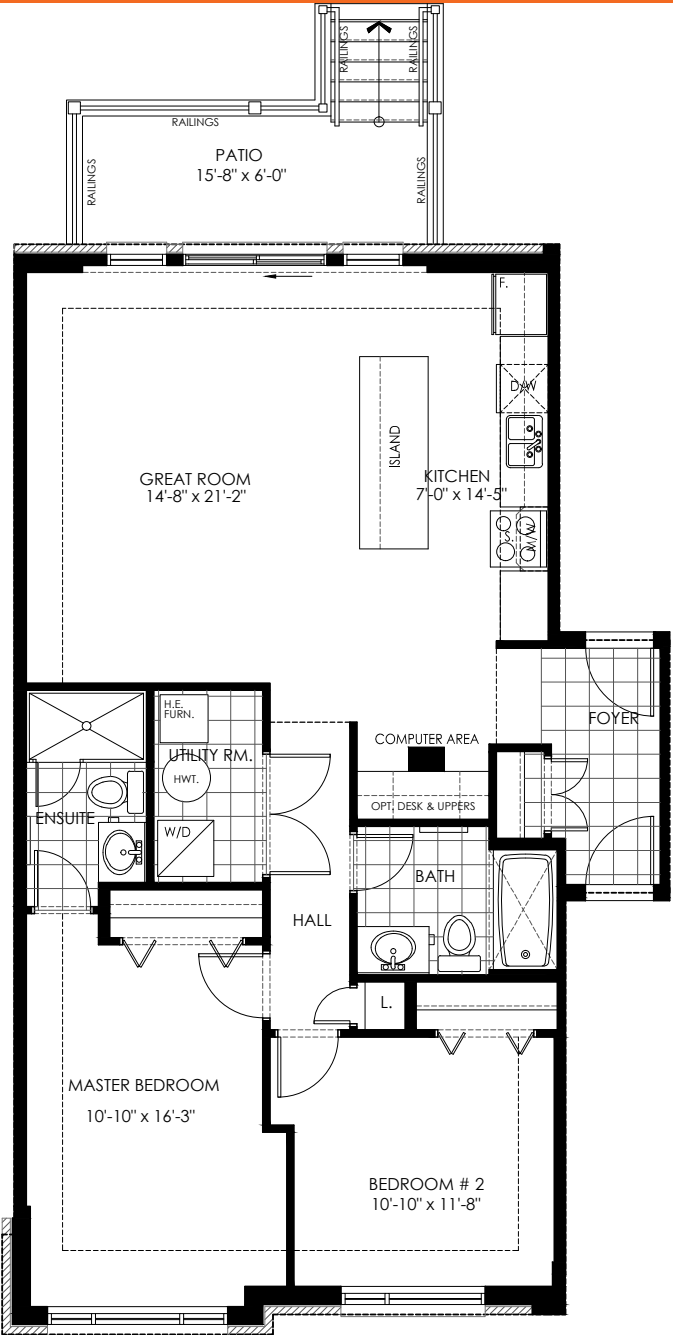

Unit 207A (Lower Level) - 1,072 sq.ft. (99.6m<sup>2</sup>)  
 Unit 207C (Ground Level) - 1,072 sq.ft. (99.6m<sup>2</sup>)

Unit 207 C

Unit 207 A, C

Actual usable floor space may vary from stated floor area. E. & O. E. Plans and specifications are subject to change without notice. September 2016.

# Unit 207A,C