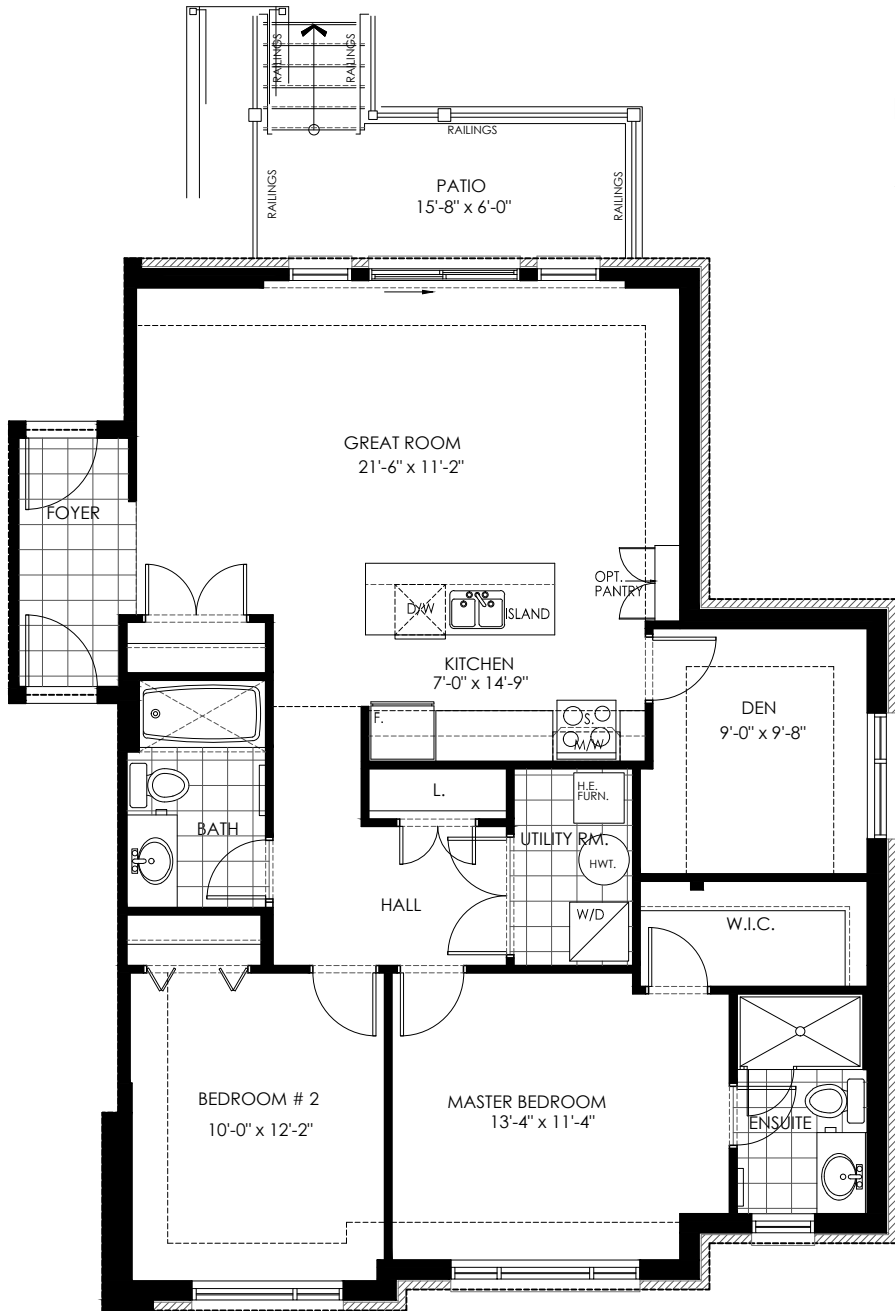

Unit 207 B (Lower Level) - 1,202 sq.ft. (111.7m²) Unit
 207 D (Ground Level) - 1,202 sq.ft. (111.7m²)

Unit 207 D

Unit 207 B, D

Actual usable floor space may vary from stated floor area. E. & O. E. Plans and specifications are subject to change without notice. September 2016.

Unit 207B,D

ASHCROFT
 BUILDING YOUR LIFESTYLE